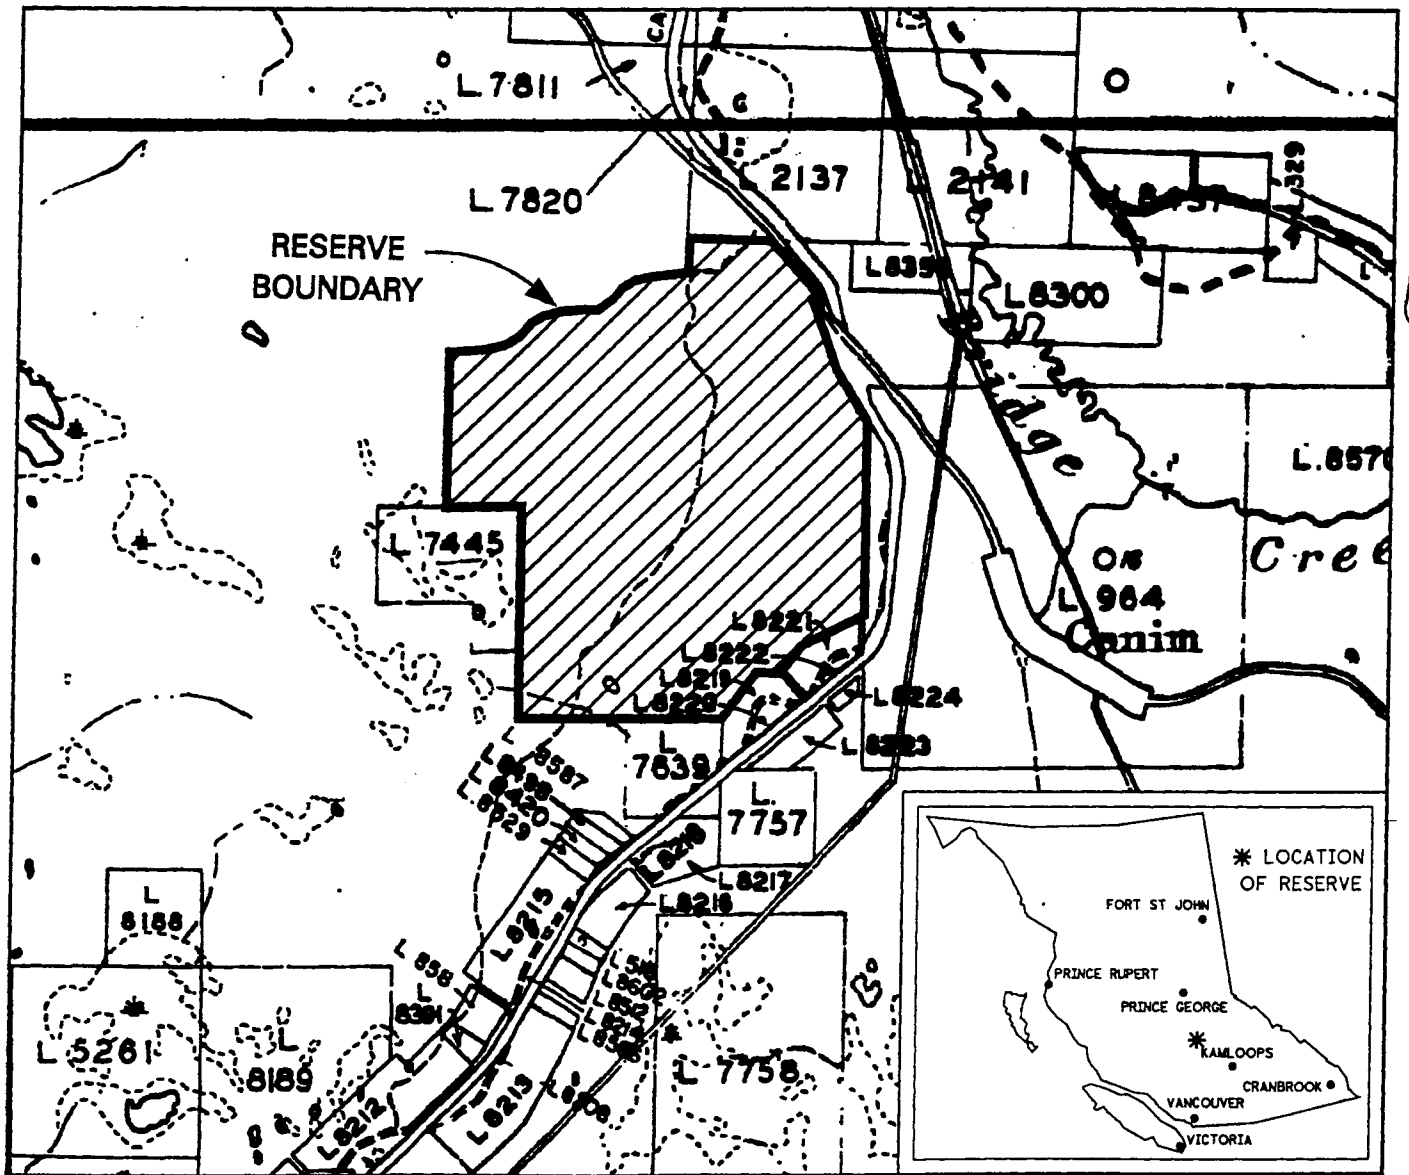

PROVINCE OF BRITISH COLUMBIA
MINISTRY OF ENERGY, MINES AND PETROLEUM RESOURCES
MINERAL TITLES BRANCH

99 MILE SUBDIVISION

This is a summary sketch of the area shown in black on Mineral Titles Reference Maps (File 12000 01)

LAND DISTRICT: LILLOOET		MINING DIVISION: CLINTON	
MAPS: 092PIIW		SCALE 1: 31680	SKETCH PREPARED BY: LCK