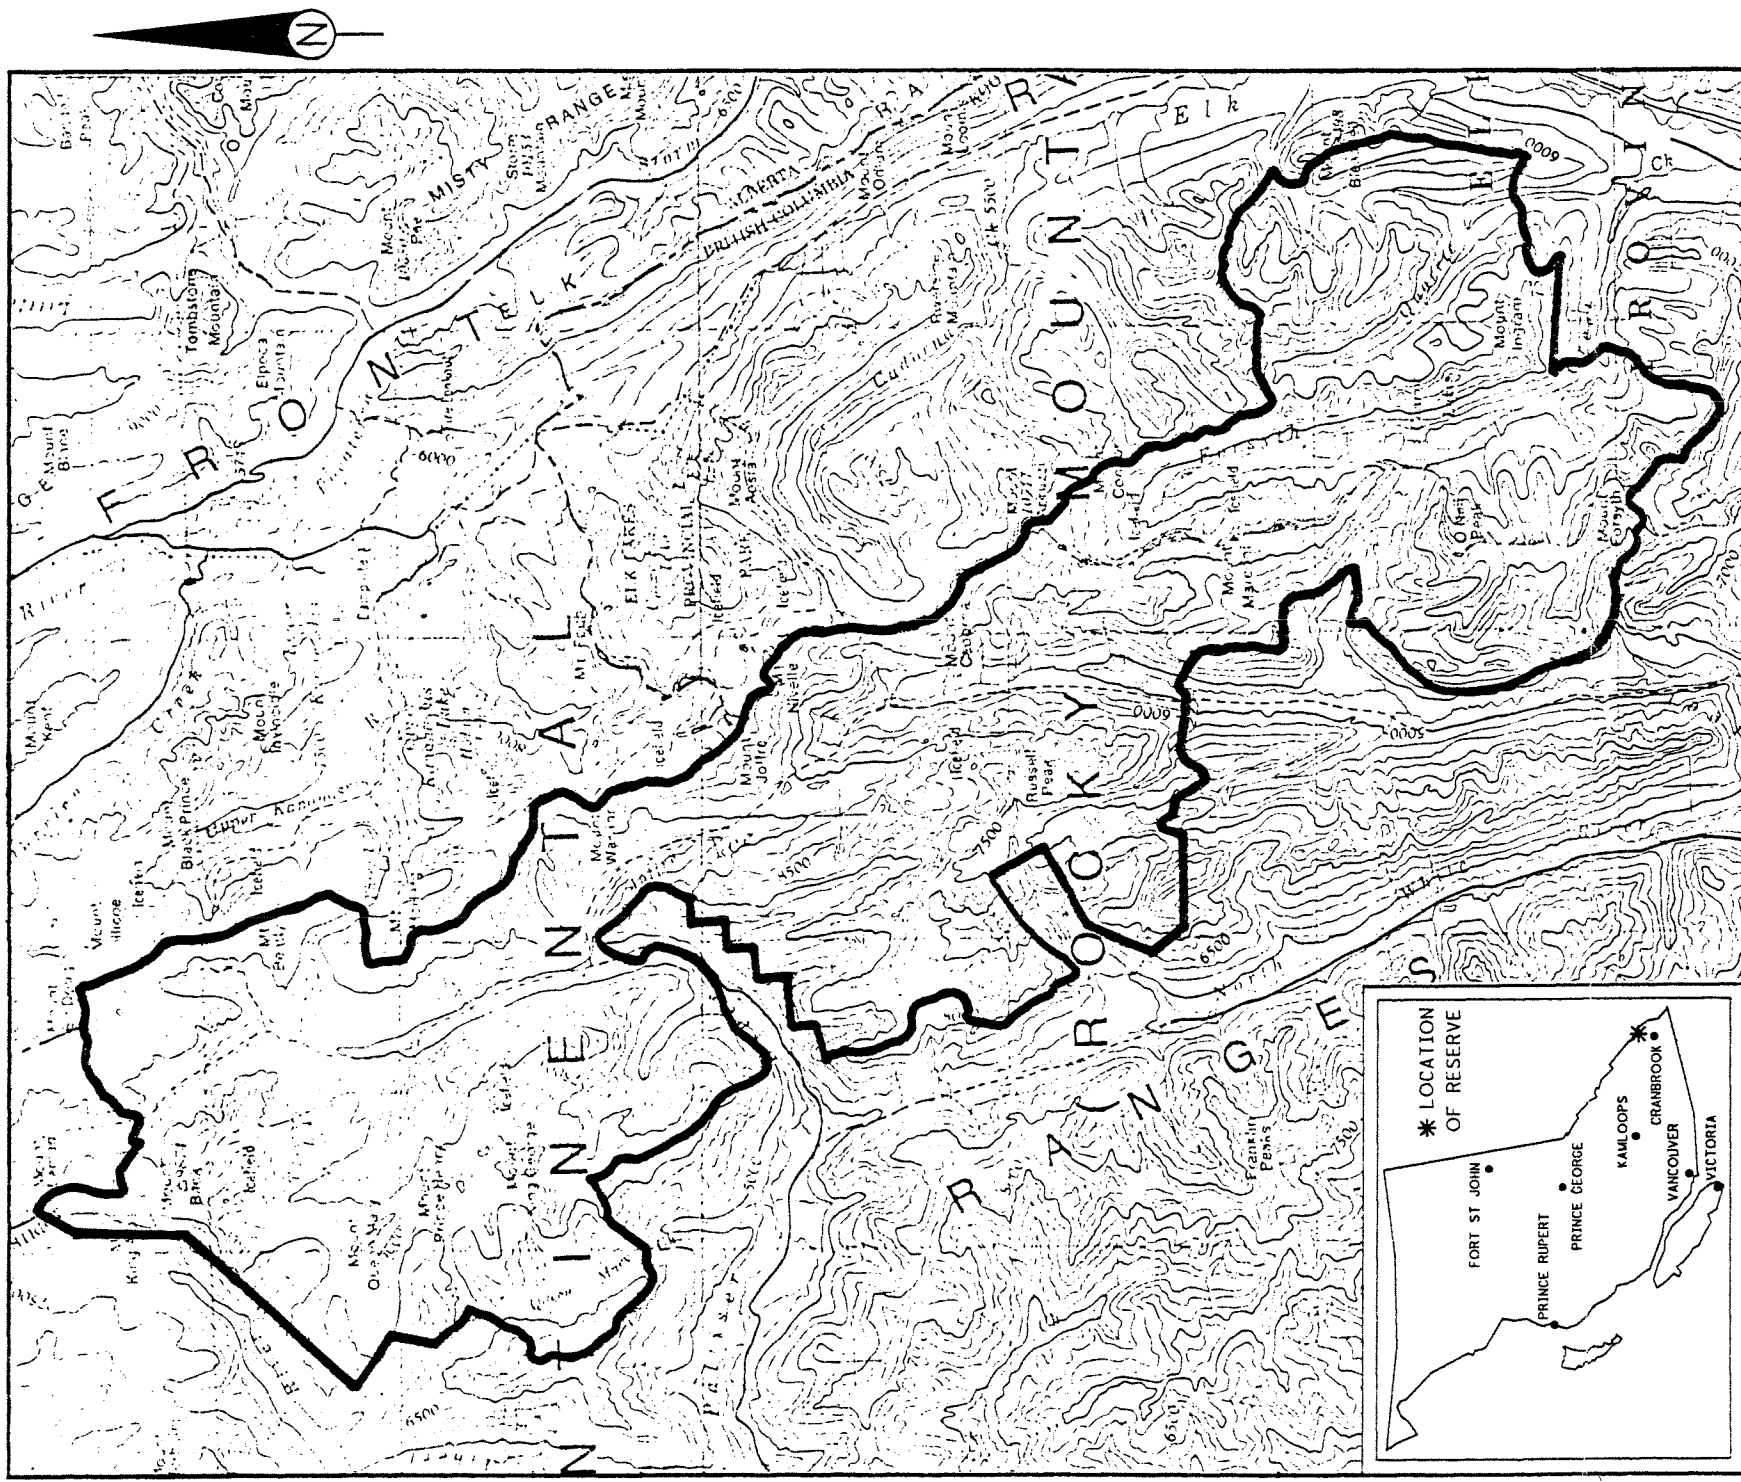

FILE NO. 14280 03 939

PROVINCE OF BRITISH COLUMBIA
MINISTRY OF ENERGY, MINES AND PETROLEUM RESOURCES
MINERAL TITLES BRANCH

SITE 3 - HEIGHT OF ROCKIES FOREST WILDERNESS AREA

This is a summary sketch of the area shown in black on Mineral Titles Reference Maps (File 12000 01)

LAND DISTRICT: KOOTENAY	MINING DIVISION: FORT STEELE, GOLDEN	
MAPS: 082J03E, 06E, 06W, 07W, 11E, 11W	SCALE 1: 250 000	SKETCH PREPARED BY: LCK