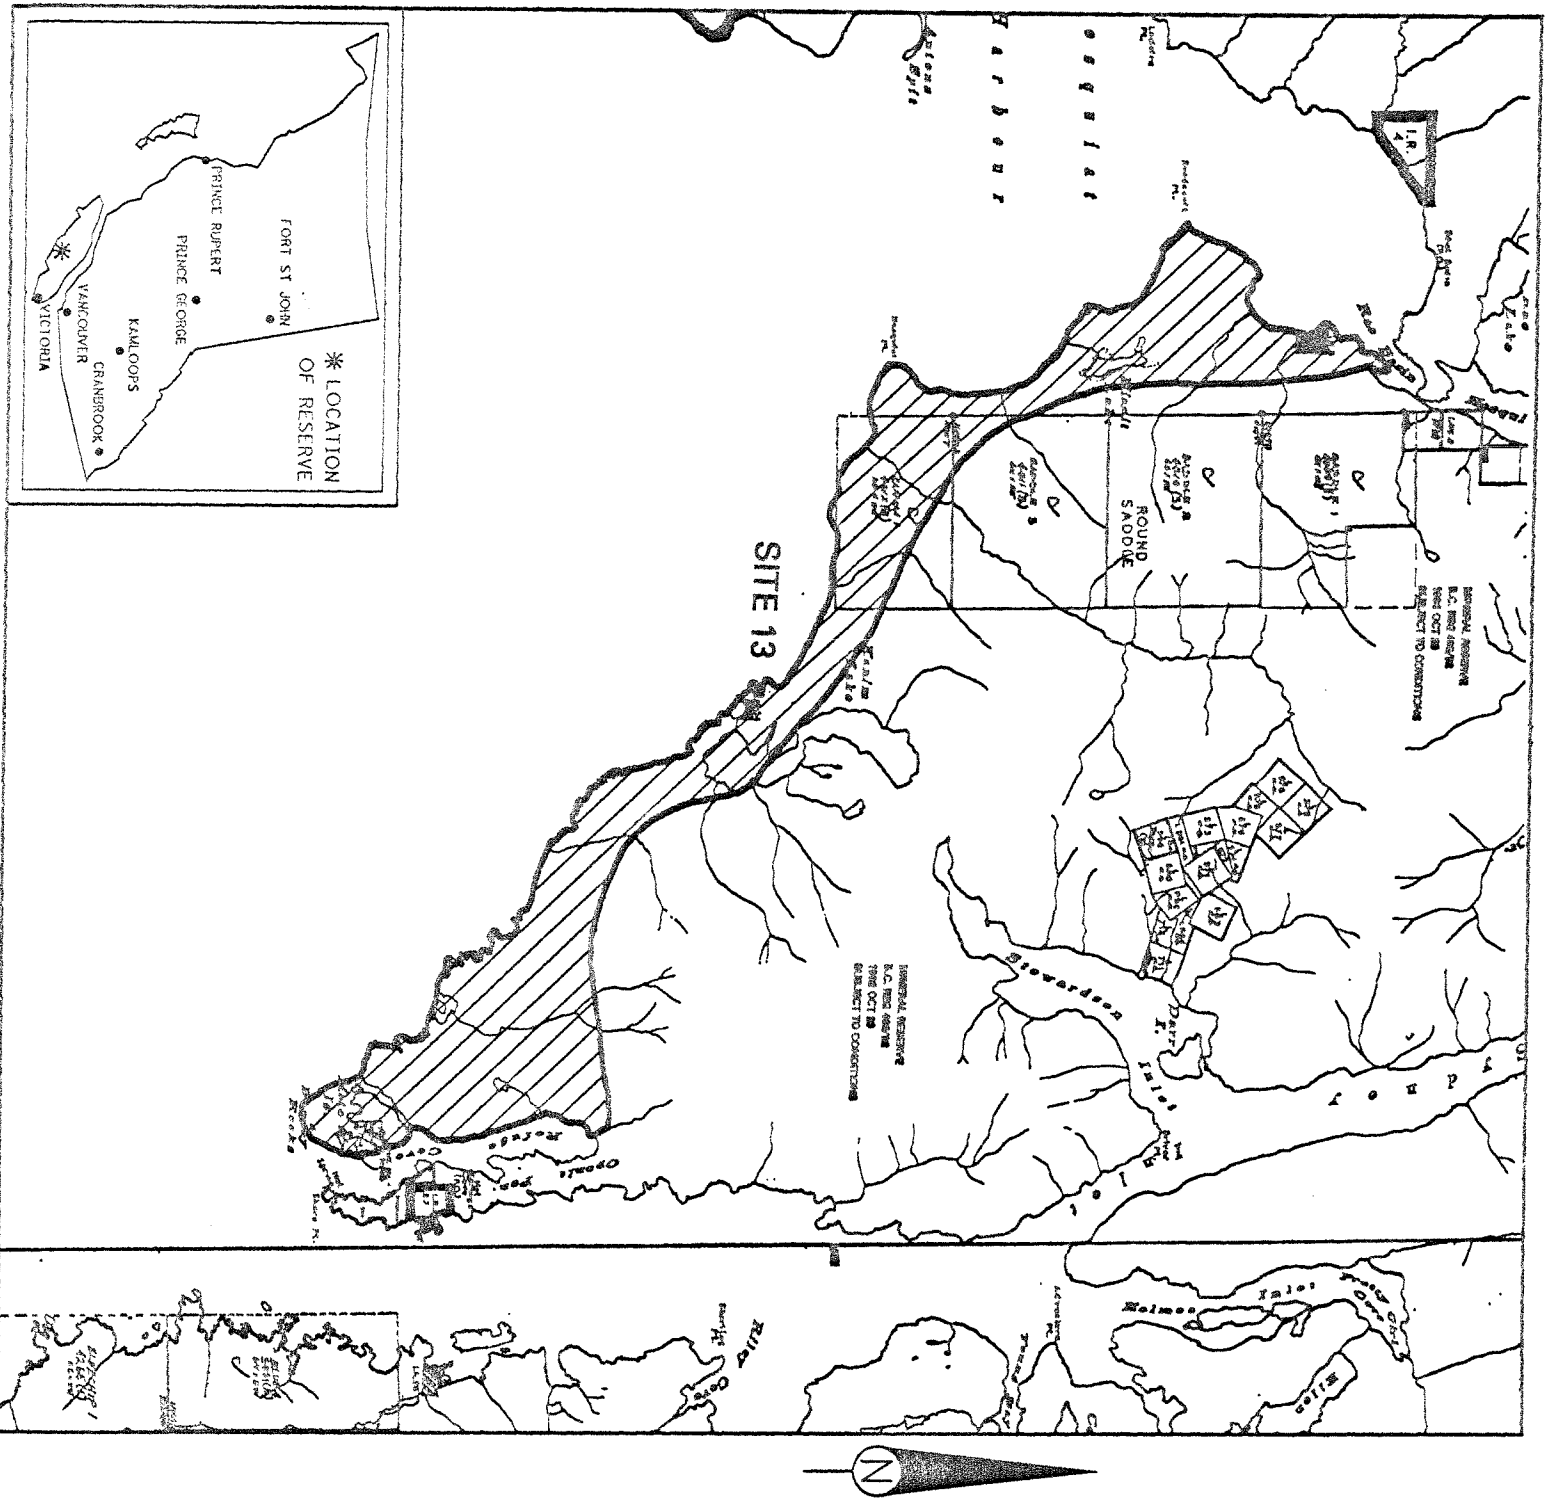

PROVINCE OF BRITISH COLUMBIA
MINISTRY OF ENERGY, MINES AND PETROLEUM RESOURCES
MINERAL TITLES BRANCH

CLAYOQUOT SOUND - SITE 13

This is a summary sketch of the area shown in block on Mineral Titles Reference Maps (File 12000 01)

LAND DISTRICT: CLAYOQUOT

MINING DIVISION: ALBERNI

MAPS: 09ZE08W

SCALE 1:100 000

SKETCH PREPARED BY: LCK