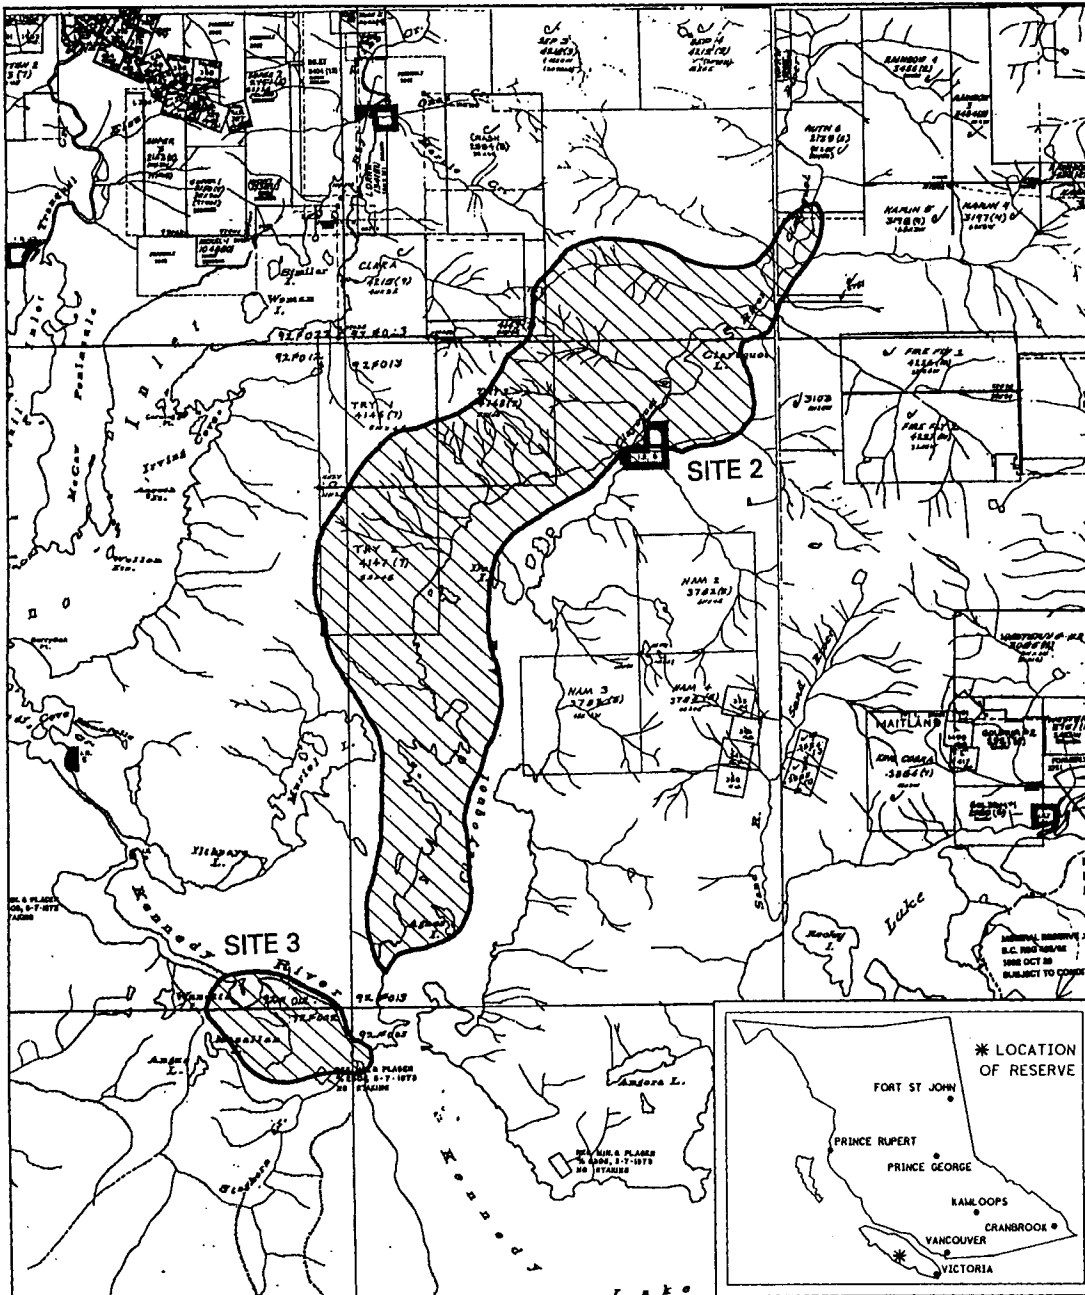

PROVINCE OF BRITISH COLUMBIA  
 MINISTRY OF ENERGY, MINES AND PETROLEUM RESOURCES  
 MINERAL TITLES BRANCH

CLAYOQUOT SOUND - SITES 2, 3

This is a summary sketch of the area shown in black on Mineral Titles Reference Maps (File 12000 01)

LAND DISTRICT: CLAYOQUOT	MINING DIVISION: ALBERNI	
MAPS: 092F03W, 092F04E	SCALE 1:100 000	SKETCH PREPARED BY: LCK