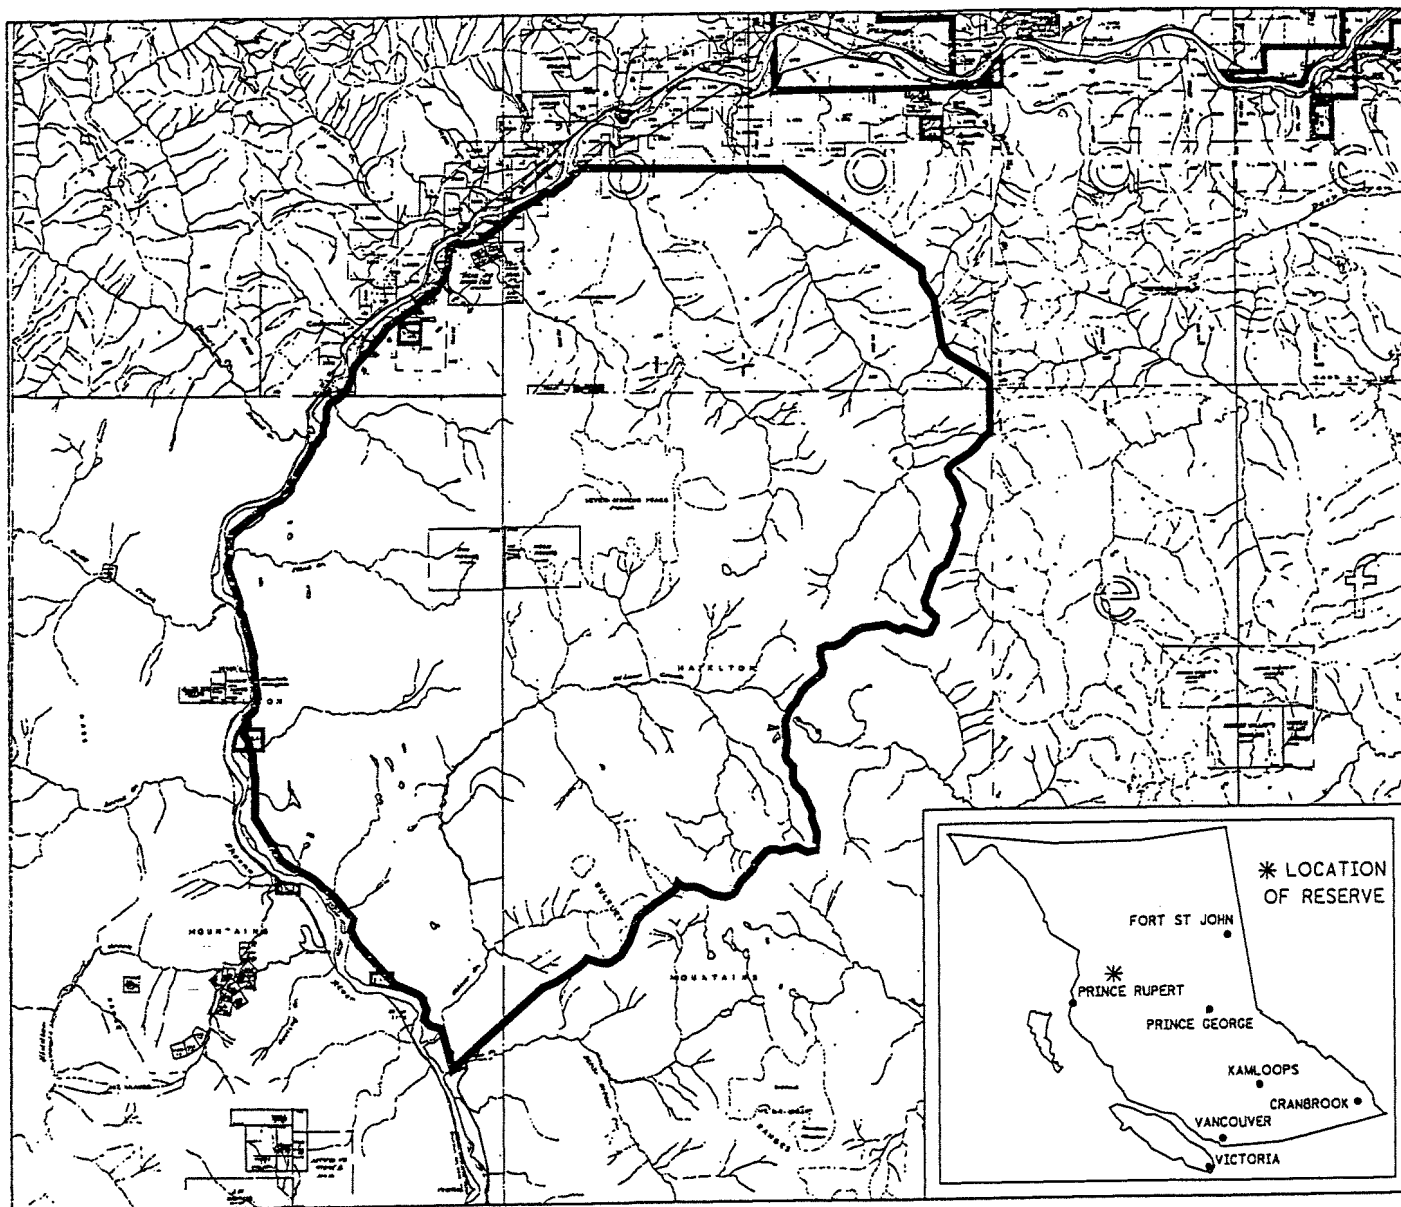

PROVINCE OF BRITISH COLUMBIA
 MINISTRY OF ENERGY, MINES AND PETROLEUM RESOURCES
 MINERAL TITLES BRANCH

SEVEN SISTERS RESERVE

This is a summary sketch of the area shown in black on Mineral Titles Reference Maps (File 12000 01)

LAND DISTRICT: CASSIAR COAST - RANGE 5	MINING DIVISION: OMINECA	
MAPS: 103I16E 103I16W 103P01E 103P01W	SCALE 1: 250 000	SKETCH PREPARED BY: DGP