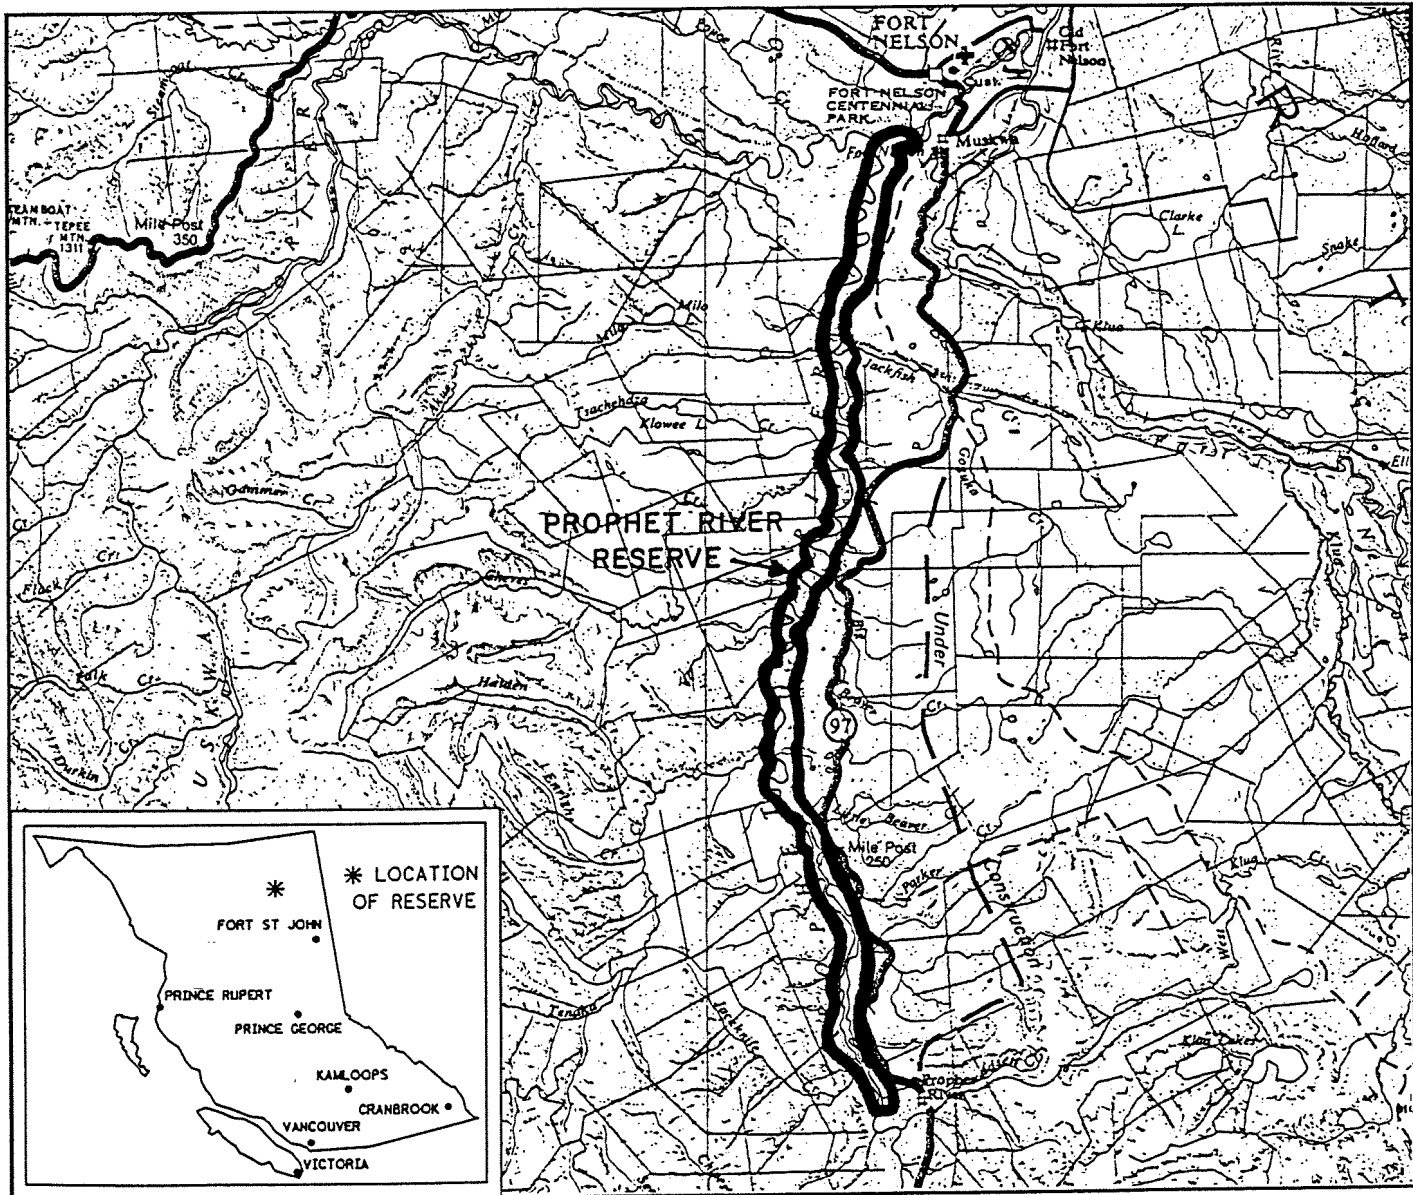

PROVINCE OF BRITISH COLUMBIA
 MINISTRY OF ENERGY, MINES AND PETROLEUM RESOURCES
 MINERAL TITLES BRANCH

PROPHET RIVER

This is a summary sketch of the area shown in black on Mineral Titles Reference Maps (File 12000 01)

LAND DISTRICT: PEACE RIVER	MINING DIVISION: LIARD	
MAPS: 094J02W, 7W, 10W, 15E, 15W ✓ ✓ ✓ ✓	SCALE 1: 600 000	SKETCH PREPARED BY: HJL