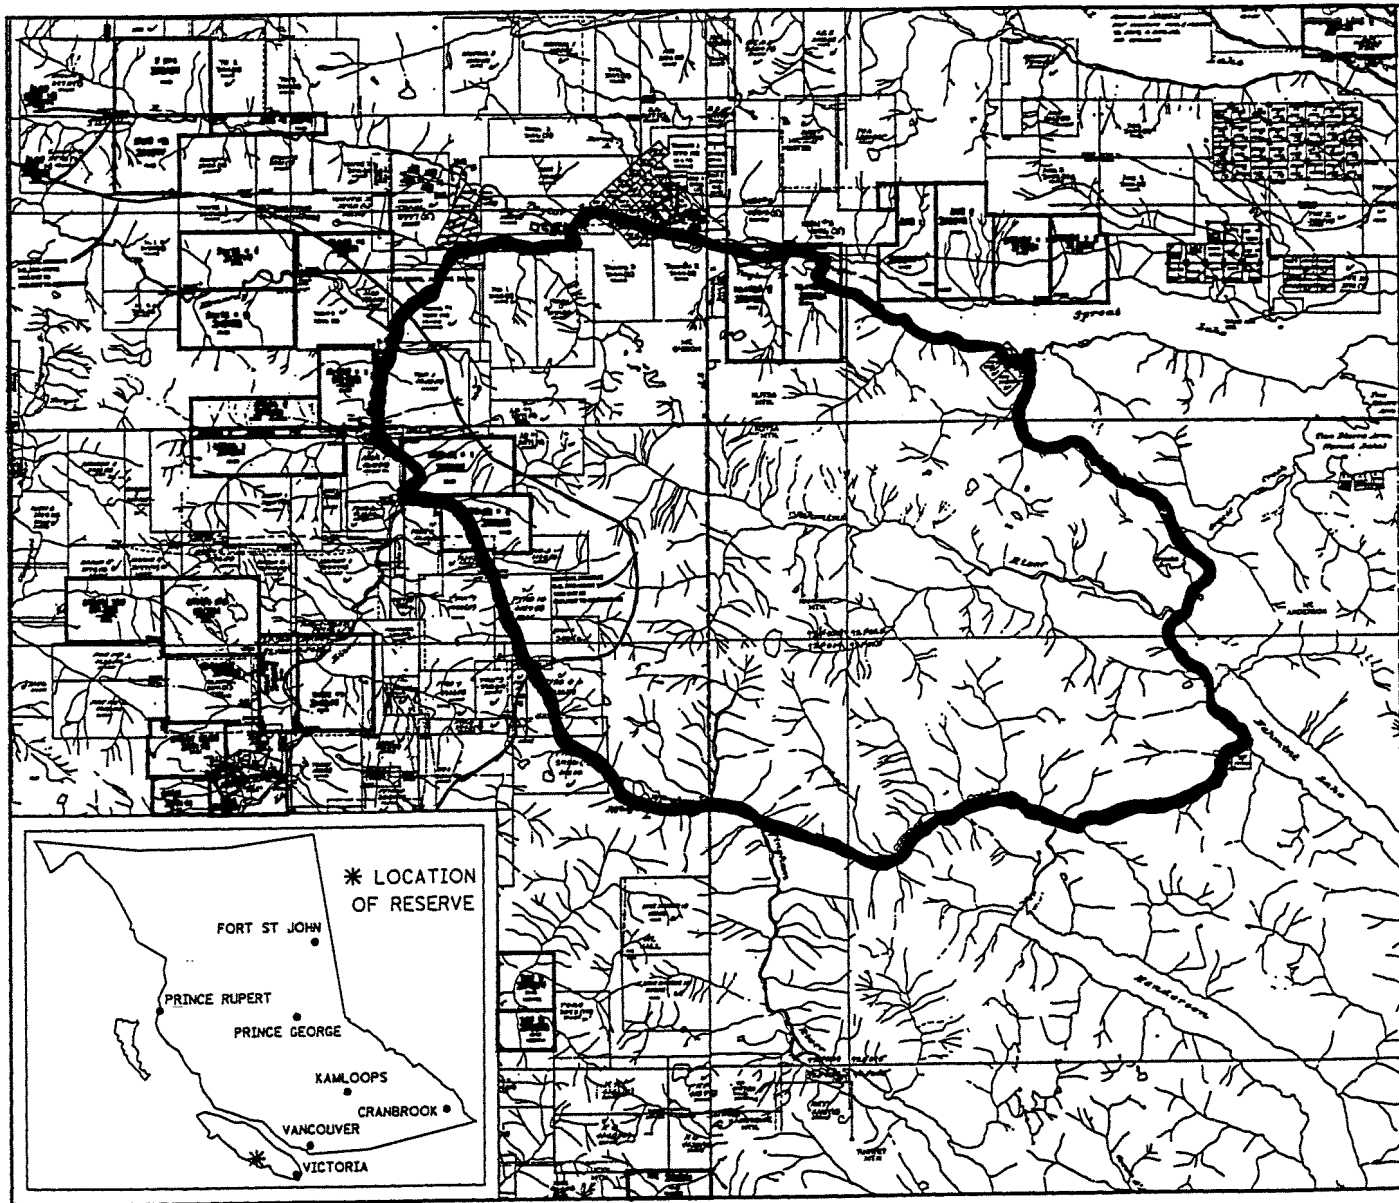

PROVINCE OF BRITISH COLUMBIA
 MINISTRY OF ENERGY, MINES AND PETROLEUM RESOURCES
 MINERAL TITLES BRANCH

GIBSON / KLITSA PLATEAU

This is a summary sketch of the area shown in black on Mineral Titles Reference Maps (File 12000 01)

LAND DISTRICT: CLAYOQUOT	MINING DIVISION: ALBERNI	
MAPS: 092F03E. 03W. 06E, 06W	SCALE 1: 200 000	SKETCH PREPARED BY: LCK