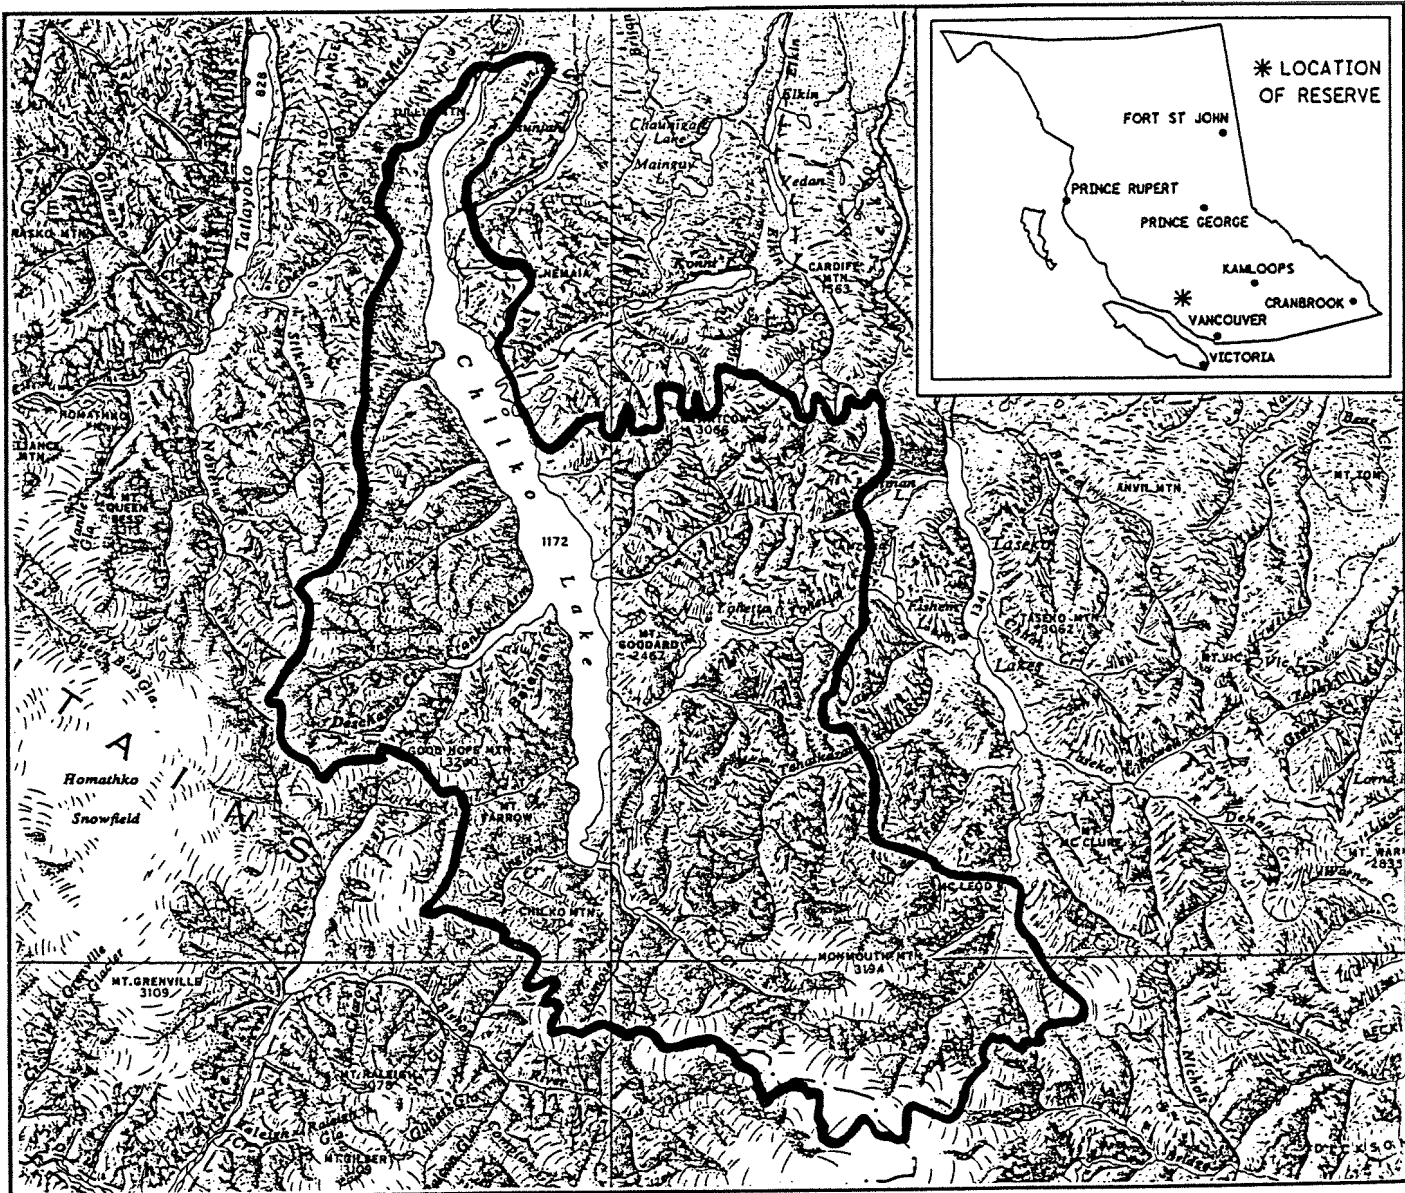

PROVINCE OF BRITISH COLUMBIA
 MINISTRY OF ENERGY, MINES AND PETROLEUM RESOURCES
 MINERAL TITLES BRANCH

CHILKO LAKE

This is a summary sketch of the area shown in black on Mineral Titles Reference Maps (File 12000 01)

LAND DISTRICT: LILLOOET, COAST RANGE 1, COAST RANGE 2	MINING DIVISION: CLINTON	
MAPS: 092J43E, W, 14W, 092K16E, 092O04E, W, 092O05E, W, 092N01E, W, 08E, W, 09E, W	SCALE 1: 600 000	SKETCH PREPARED BY: LCK