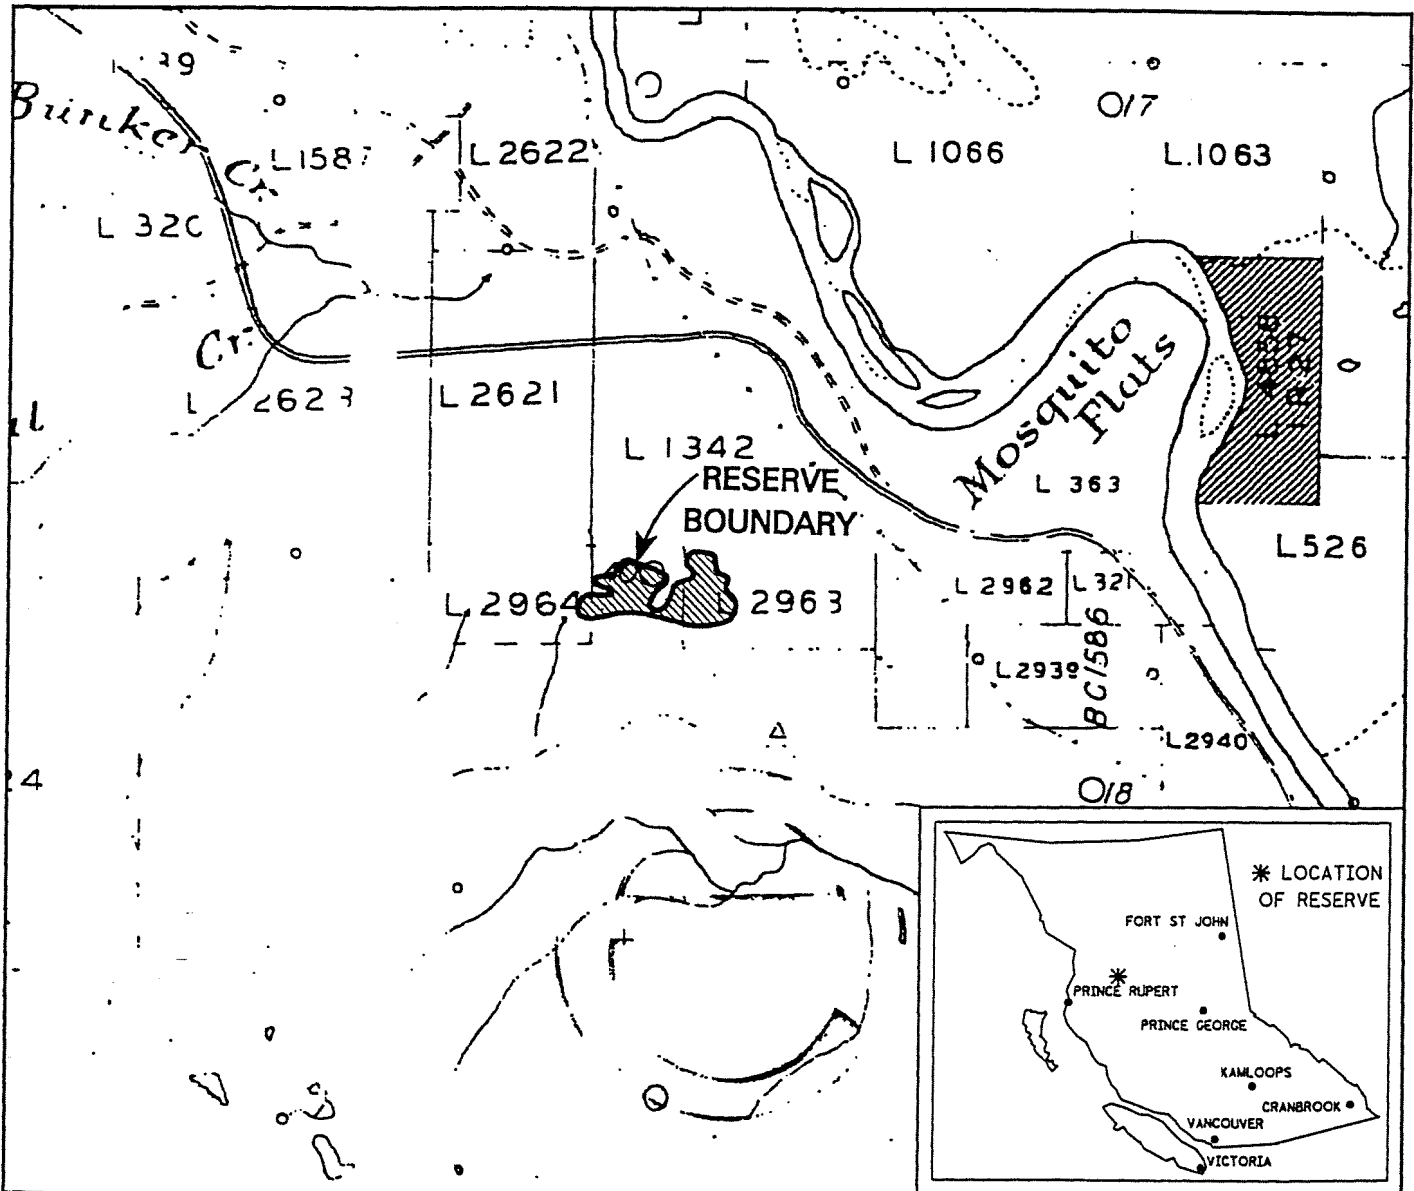

FILE NO. 14280-03-906

PROVINCE OF BRITISH COLUMBIA
MINISTRY OF ENERGY, MINES AND PETROLEUM RESOURCES
MINERAL TITLES BRANCH

CATHERINE CREEK

This is a summary sketch of the area shown in black on Mineral Titles Reference Maps (File 12000 01)

LAND DISTRICT: CASSIAR	MINING DIVISION: OMINECA	
MAPS: 093M03W	SCALE 1: 31680	SKETCH PREPARED BY: LCK