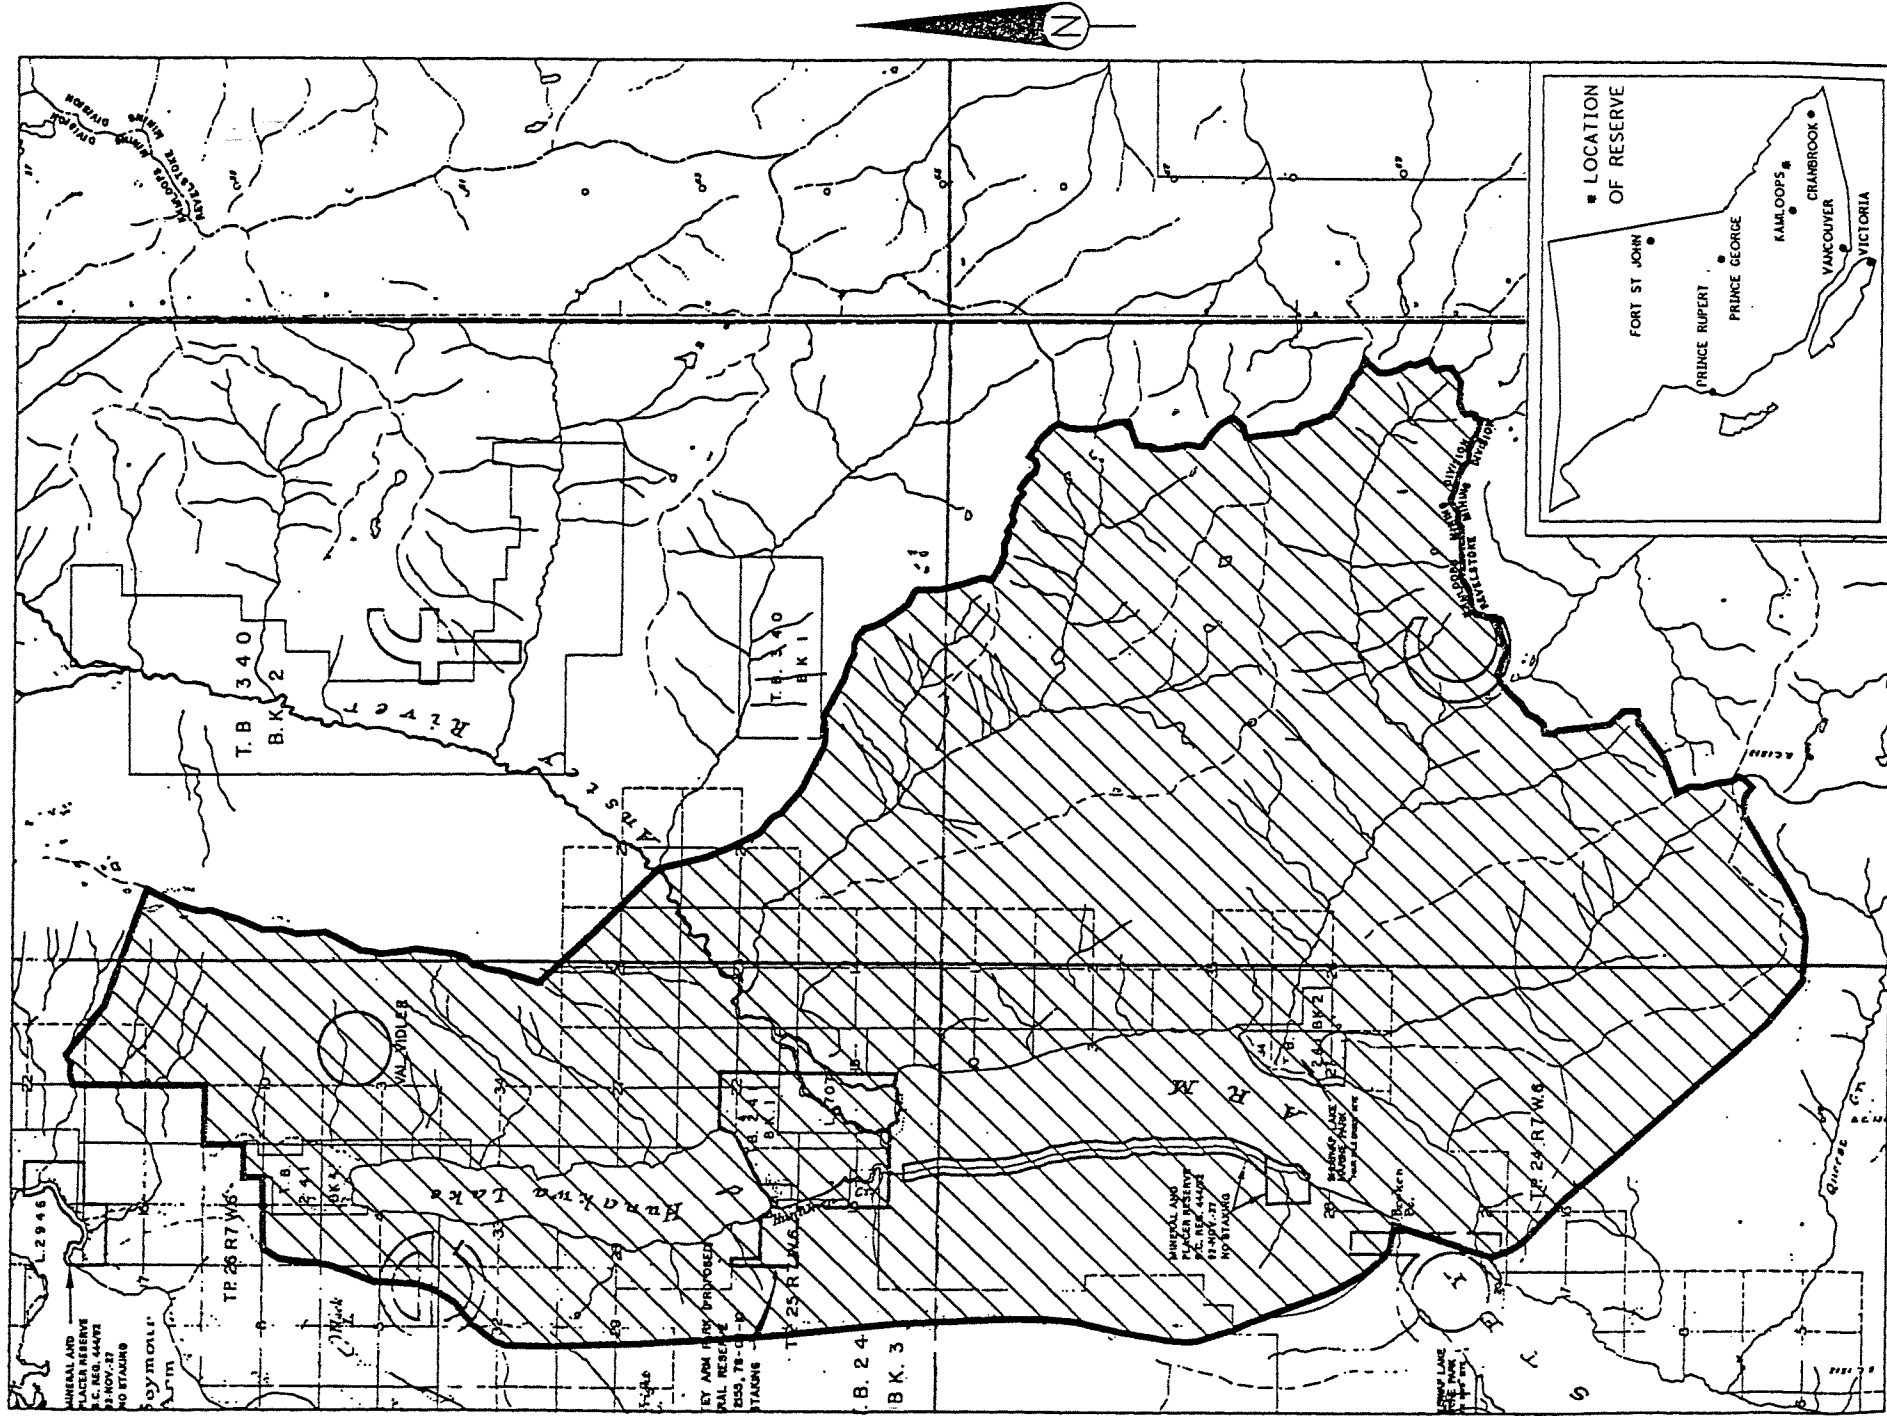

PROVINCE OF BRITISH COLUMBIA  
MINISTRY OF ENERGY, MINES AND PETROLEUM RESOURCES  
MINERAL TITLES BRANCH

ANSTEY ARM / HUNAKWA LAKE

This is a summary sketch of the area shown in black on Mineral Titles Reference Maps (File 12000 01)

LAND DISTRICT: KAMLOOPS DIV. OF YALE	MINING DIVISION: KAMLOOPS
MAPS: <del>082M02W</del> 082M02W	SCALE 1:100 000 SKETCH PREPARED BY: DGP