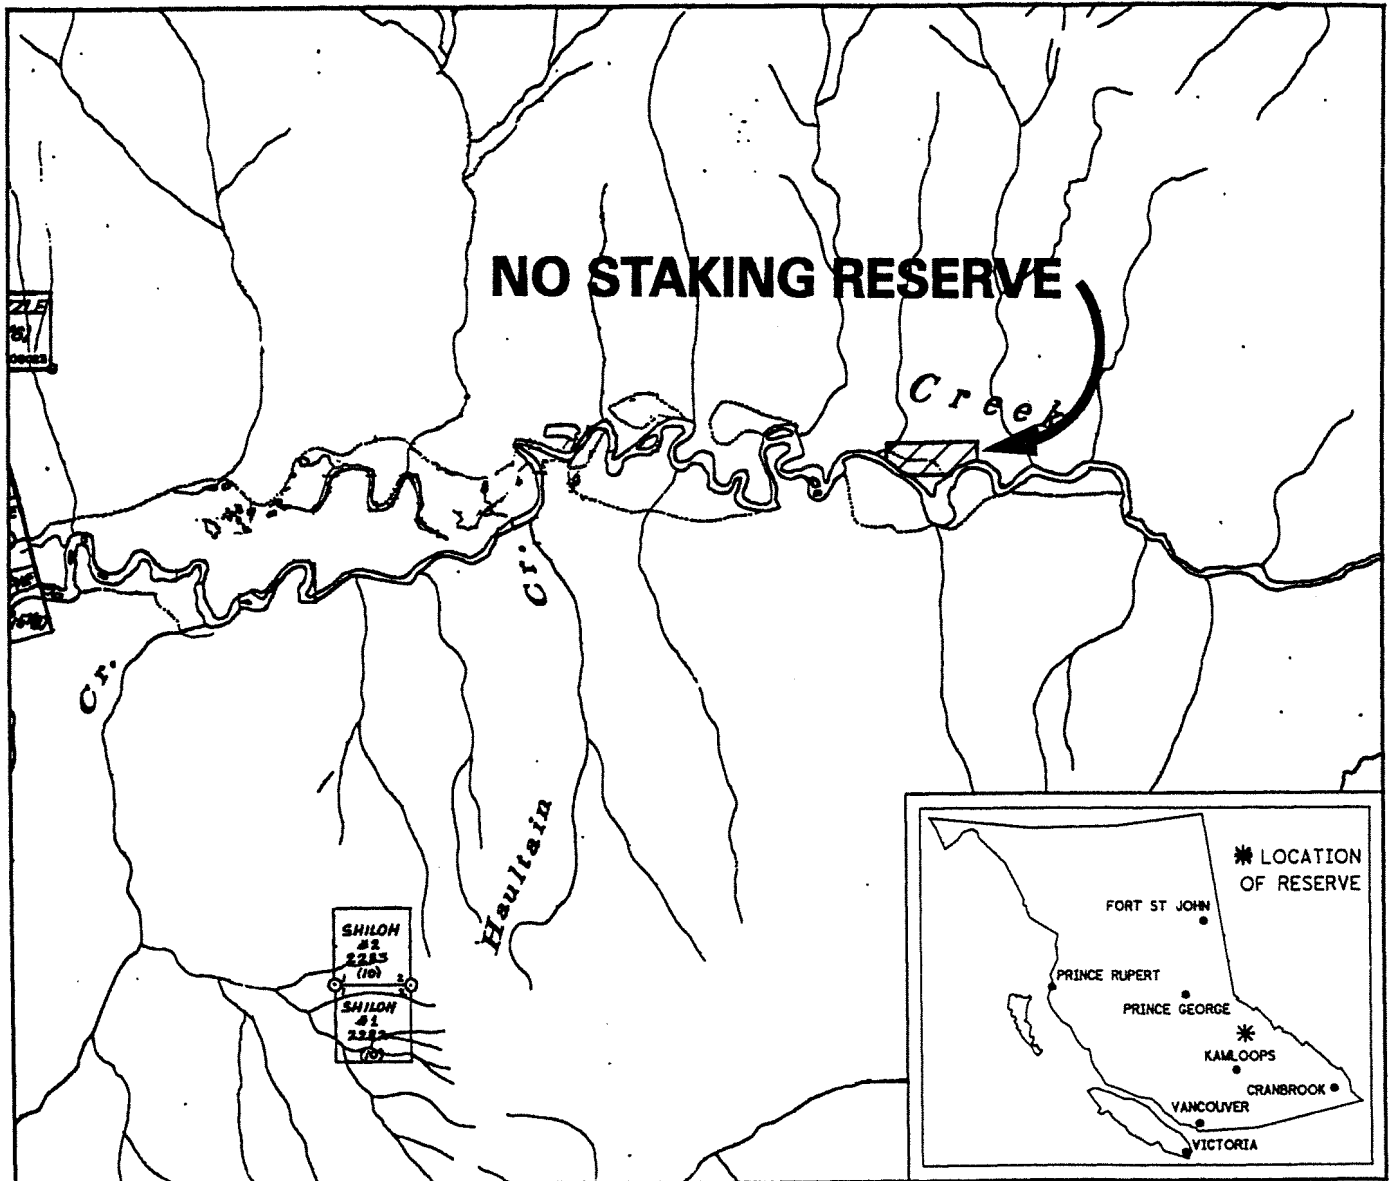

PROVINCE OF BRITISH COLUMBIA
MINISTRY OF ENERGY, MINES AND PETROLEUM RESOURCES
MINERAL TITLES BRANCH

HORESETHIEF CREEK

This is a summary sketch of the area shown in black on Mineral Titles Reference Maps (File 12000 01)

LAND DISTRICT: KOOTENAY	MINING DIVISION: GOLDEN	
MAPS: M082K09W	SCALE 1: 50 000	SKETCH PREPARED BY: EBM