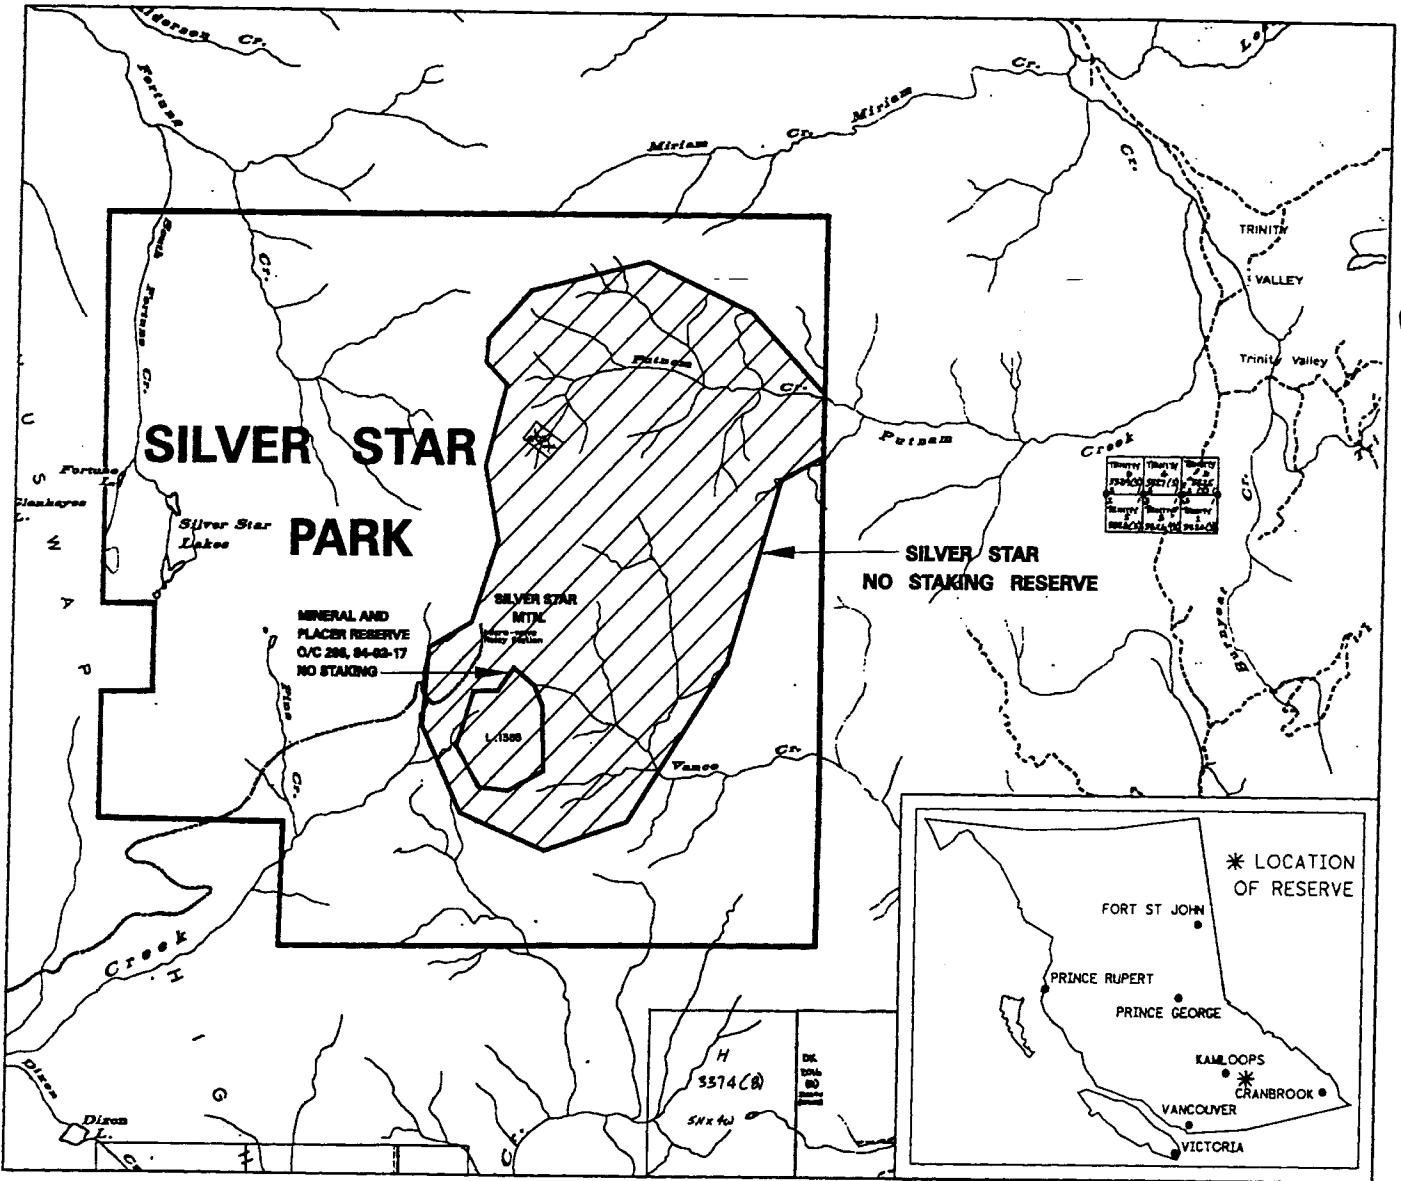

BR 21/93

PROVINCE OF BRITISH COLUMBIA
 MINISTRY OF ENERGY, MINES AND PETROLEUM RESOURCES
 MINERAL TITLES BRANCH

SILVER STAR SKI HILL

This is a summary sketch of the area shown in black on Mineral Titles Reference Maps (File 12000 01)

LAND DISTRICT:
OSOYOOS

MINING DIVISION:
VERNON

MAPS:
082L06E

SCALE 1:100 000

SKETCH PREPARED BY: DGP