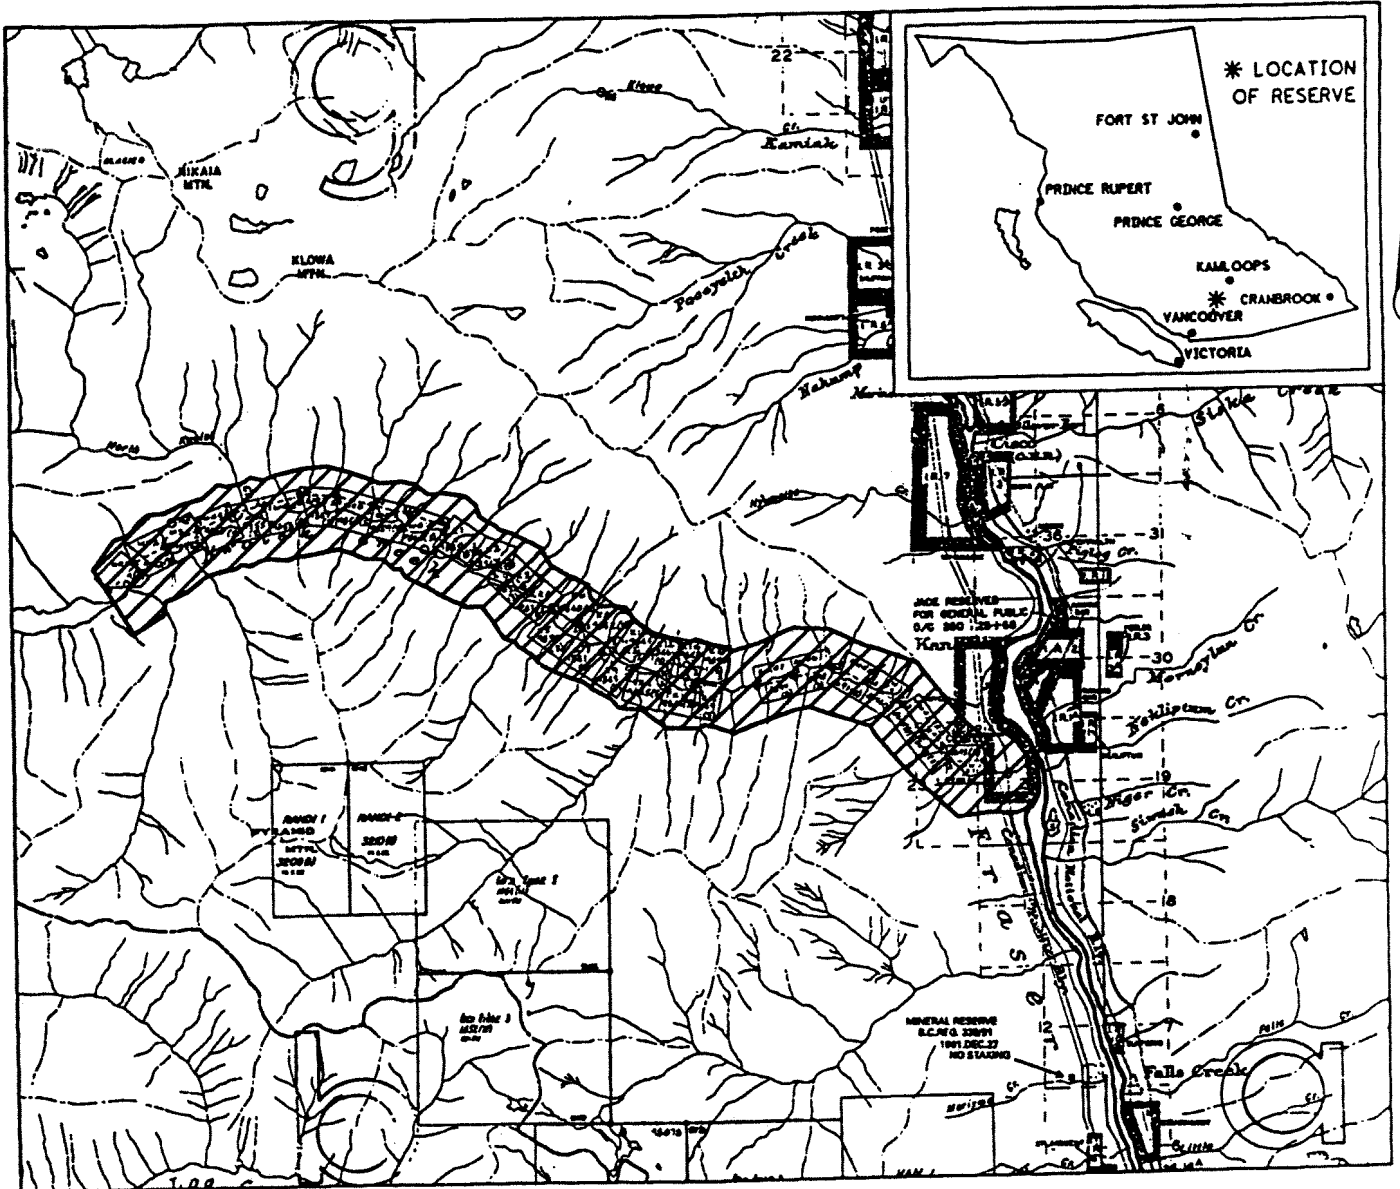

PROVINCE OF BRITISH COLUMBIA  
 MINISTRY OF ENERGY, MINES AND PETROLEUM RESOURCES  
 MINERAL TITLES BRANCH

KWOIEK CREEK

This is a summary sketch of the area shown in black on Mineral Titles Reference Maps (File 12000 01)

<p>LAND DISTRICT: KAMLOOPS DIVISION OF YALE</p>	<p>MINING DIVISION: KAMLOOPS</p>	
<p>MAPS: 092104E</p>	<p>SCALE 1:100 000</p>	<p>SKETCH PREPARED BY: HJL</p>