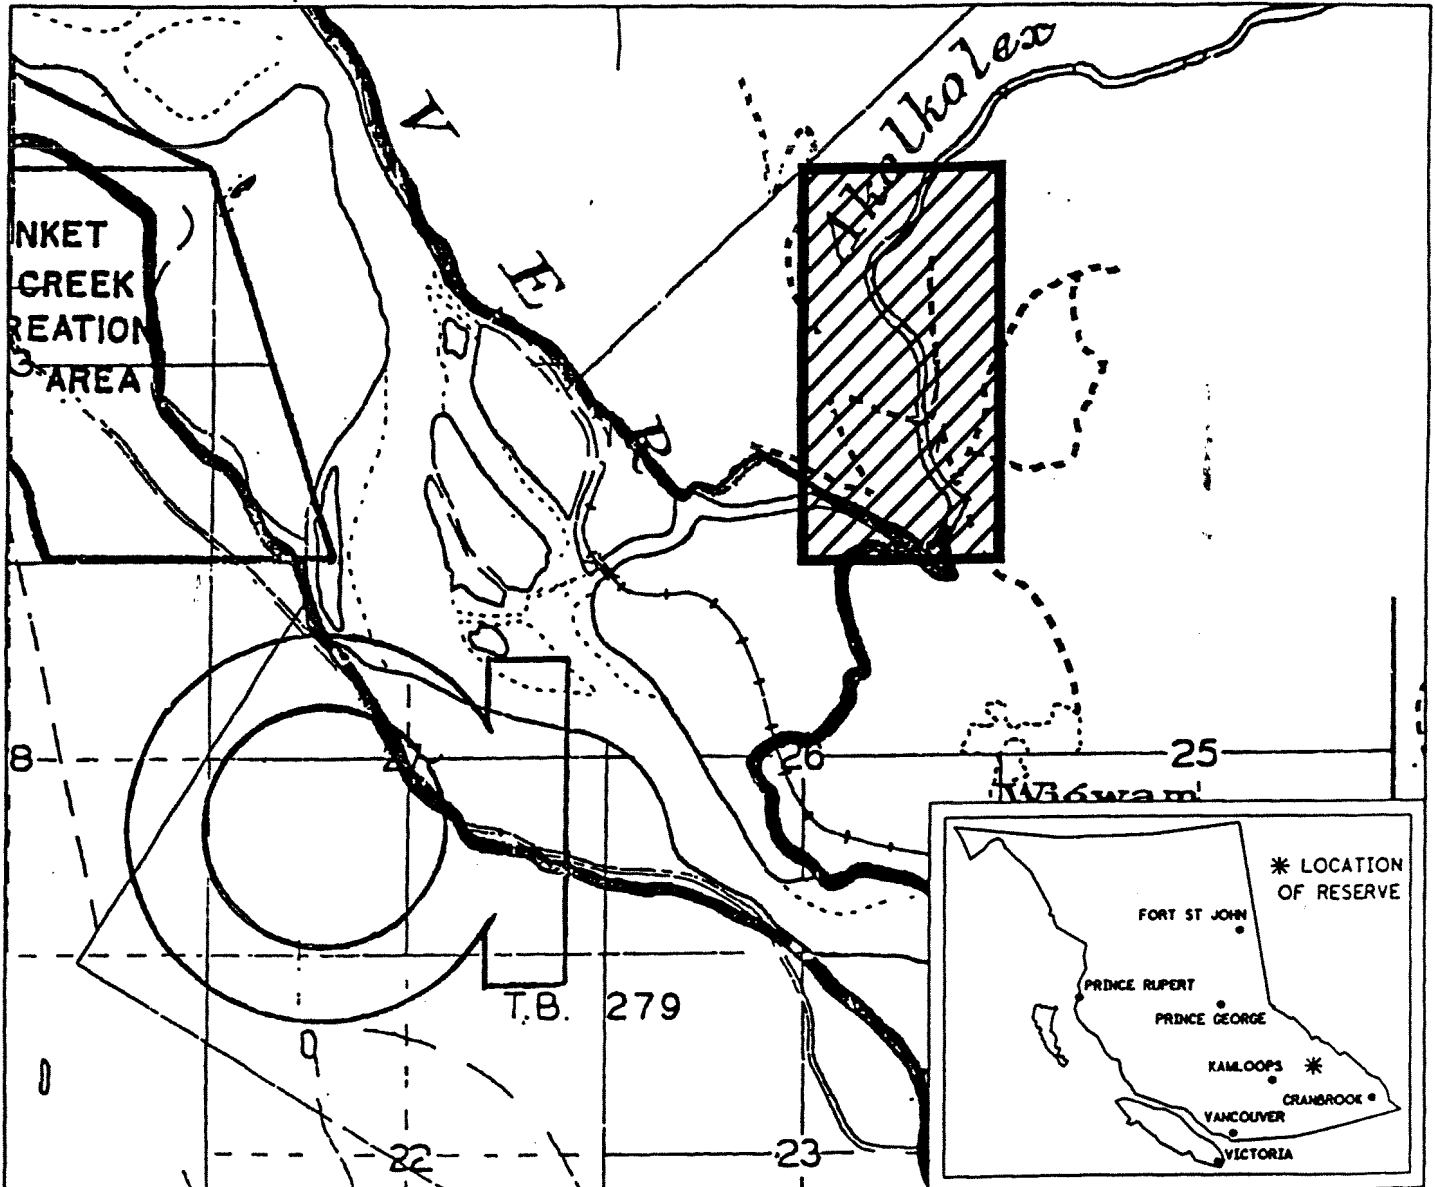

PROVINCE OF BRITISH COLUMBIA
 MINISTRY OF ENERGY, MINES AND PETROLEUM RESOURCES
 MINERAL TITLES BRANCH

AKOLKOLEX RIVER

This is a summary sketch of the area shown in black on Mineral Titles Reference Maps (File 12000 01)

LAND DISTRICT: KOOTENAY	MINING DIVISION: REVELSTOKE	
MAPS: 082L16E	SCALE 1: 31680	SKETCH PREPARED BY: HJL