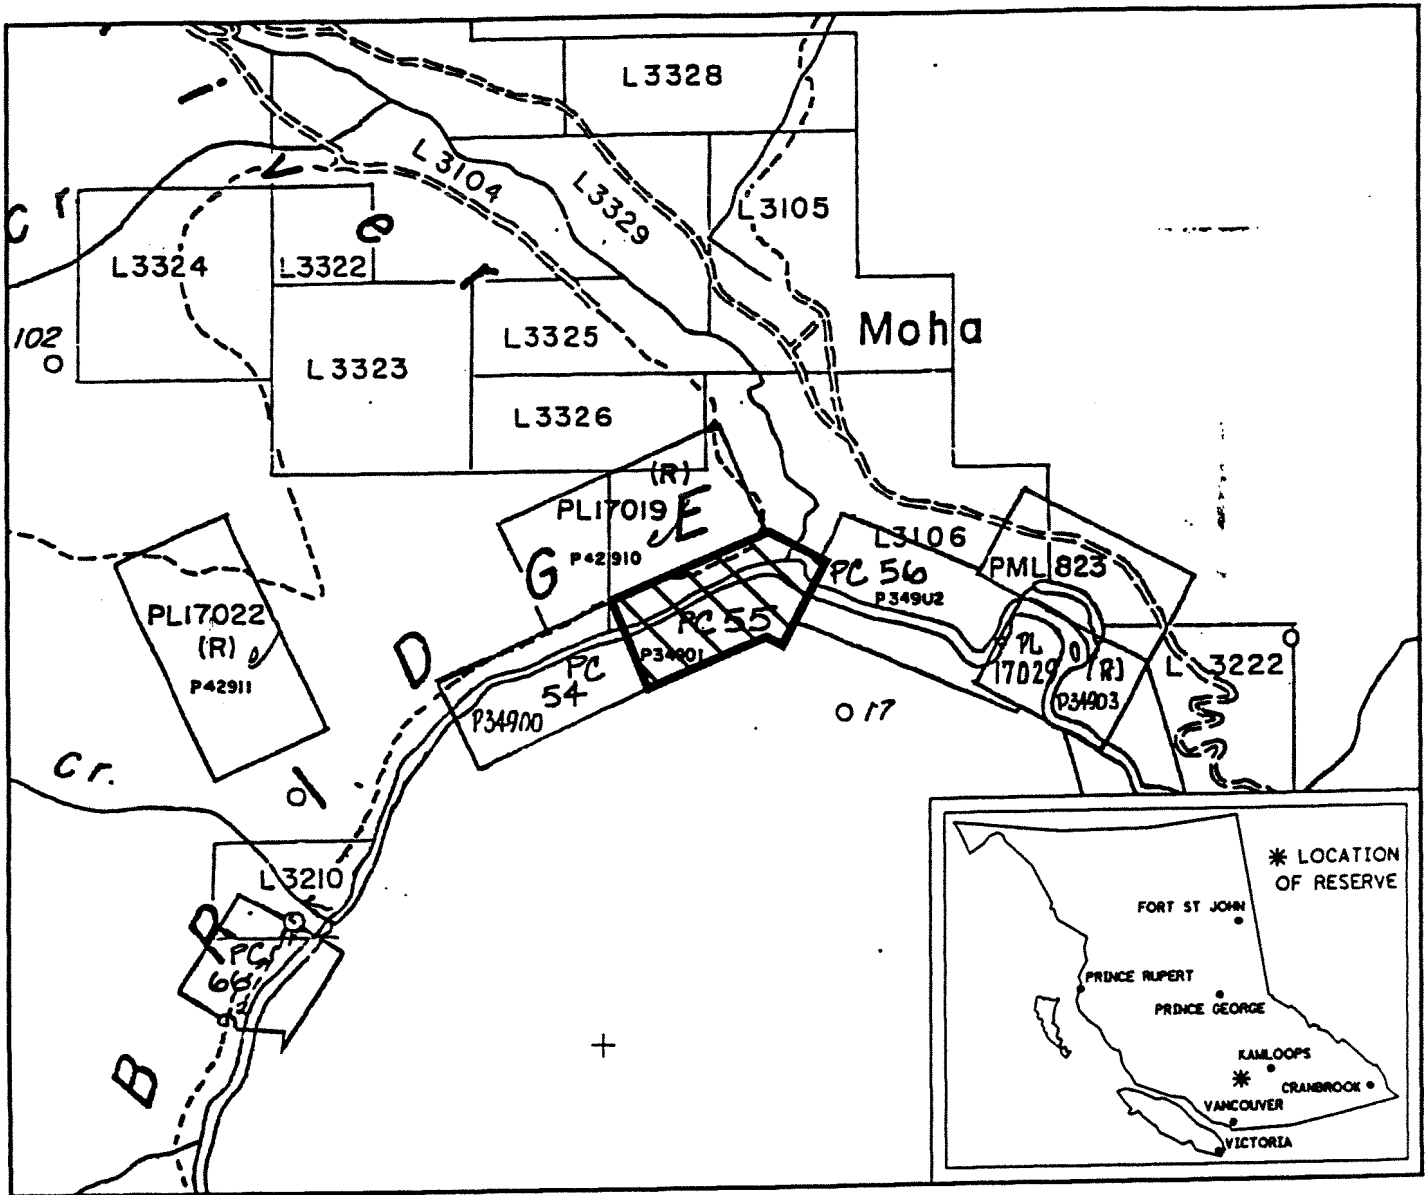

PROVINCE OF BRITISH COLUMBIA
 MINISTRY OF ENERGY, MINES AND PETROLEUM RESOURCES
 MINERAL TITLES BRANCH

PLACER CLAIM 55

This is a summary sketch of the area shown in black on Mineral Titles Reference Maps (File 12000 01)

LAND DISTRICT: LILLOOET

MINING DIVISION: LILLOOET

MAPS: 092JI6E

SCALE 1: 31680

SKETCH PREPARED BY: HJL