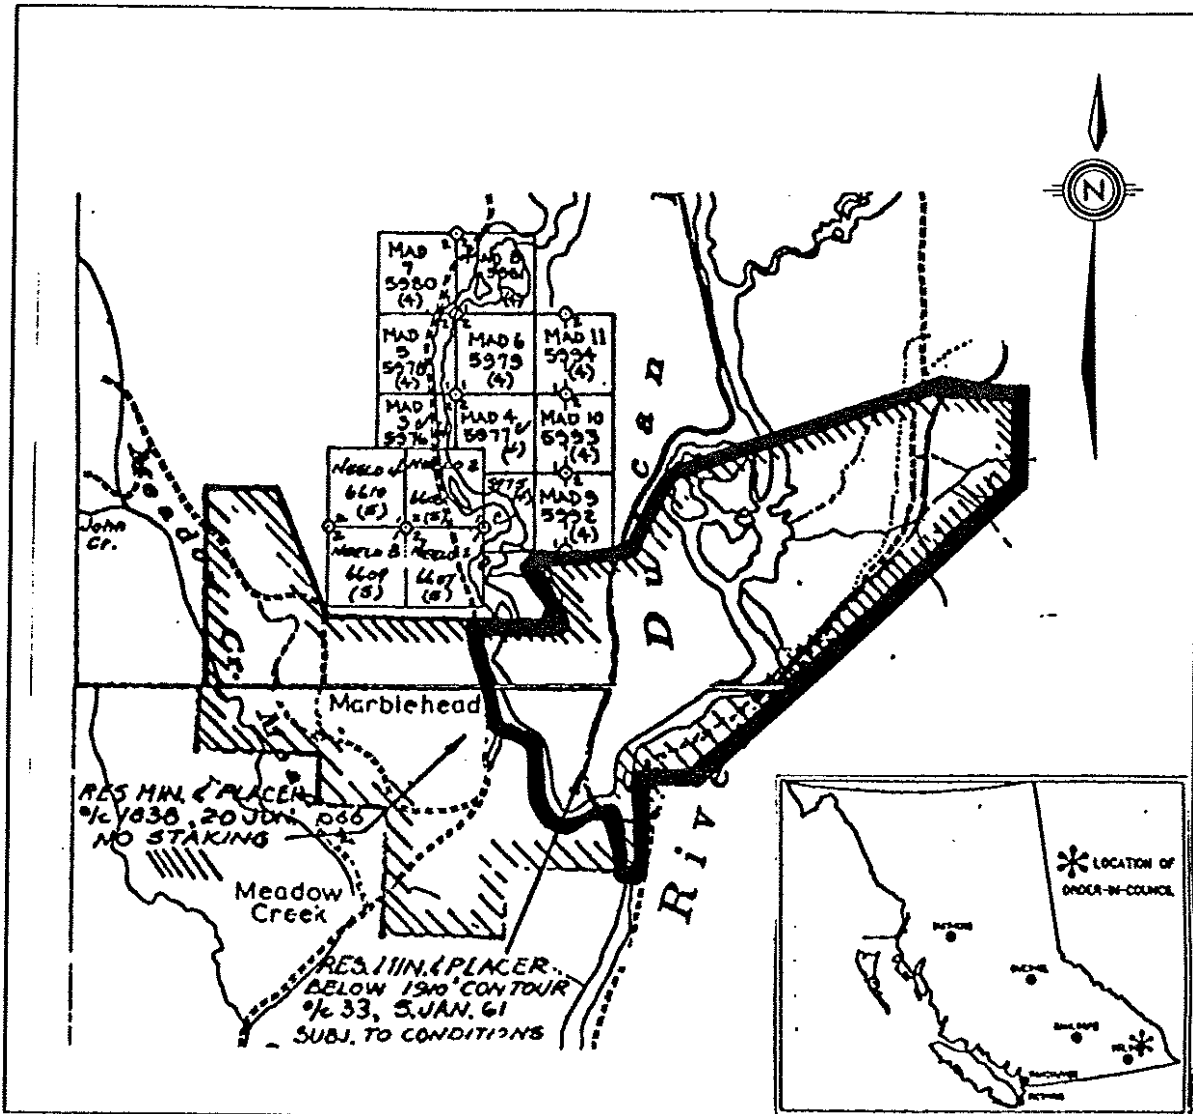

Province of British Columbia  
Ministry of Energy, Mines and Petroleum Resources  
Mineral Resources Division - Titles Branch  
Duncan Dam Site

This sketch is a sketch of the area. The area shown in black on Mineral Titles Reference Maps listed below: file number 12000-01 in Mineral Titles Branch Office.

LAND DISTRICT: KOOTENAY	MINING DIVISION: SLOCAN
MAP NUMBER: 082K02W, 082K07W	SKETCH PREPARED BY: M.A.S.