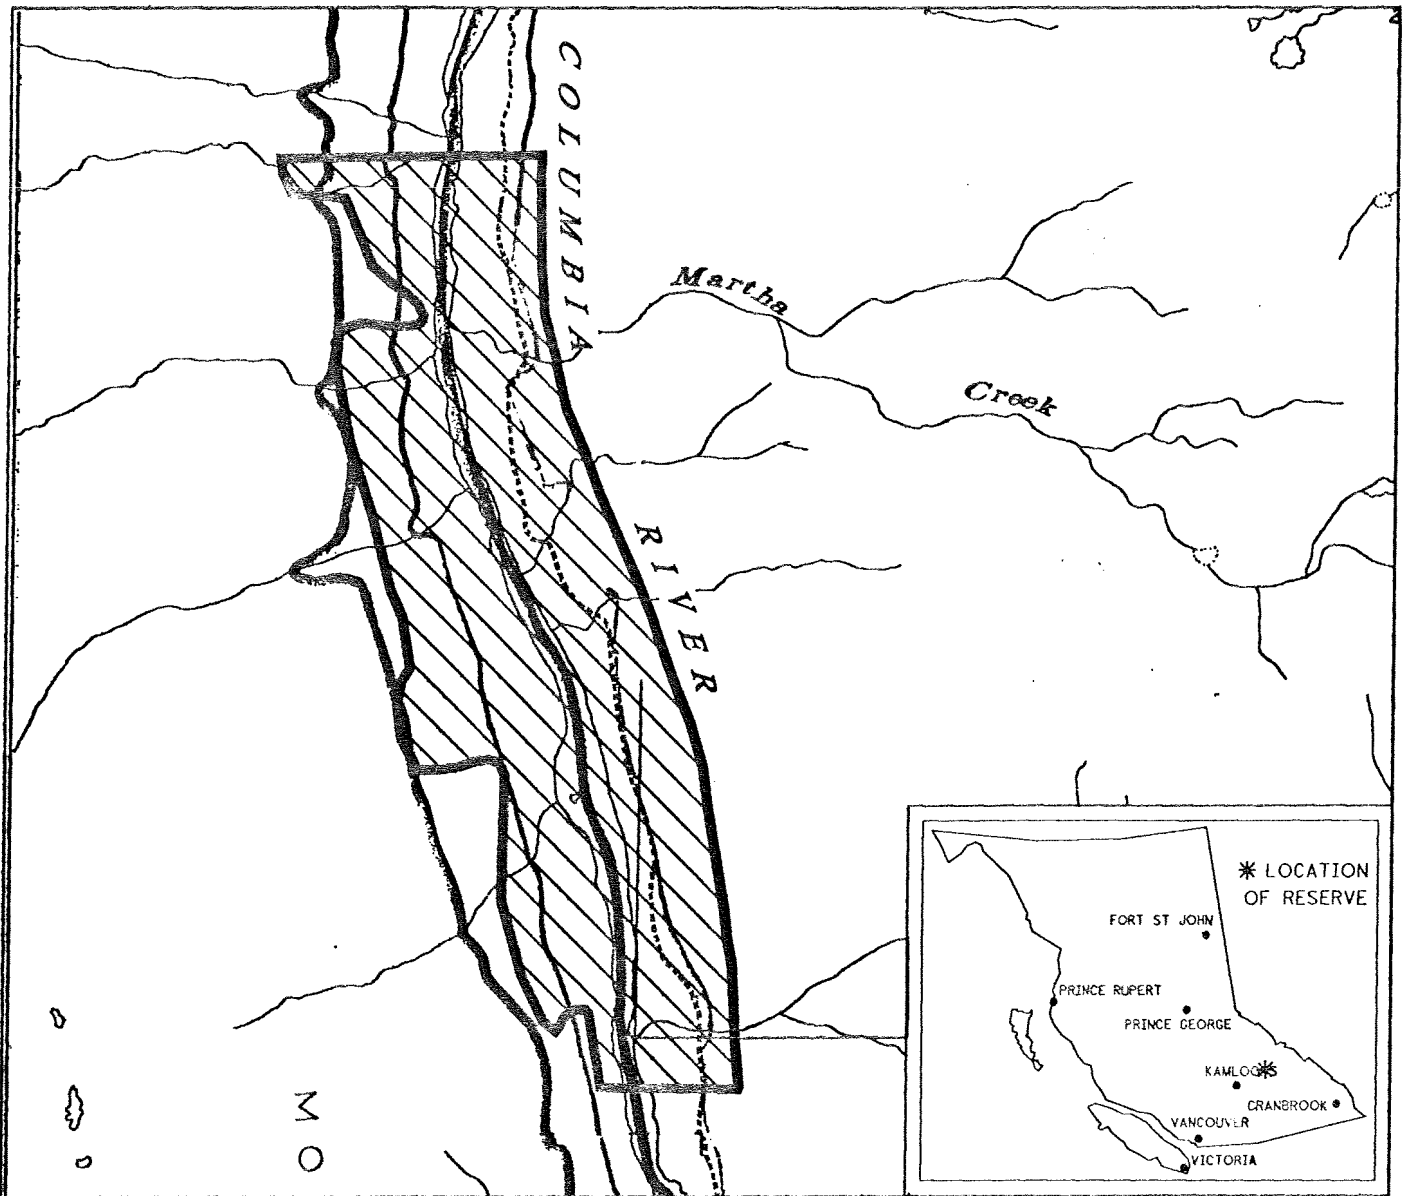

PROVINCE OF BRITISH COLUMBIA
 MINISTRY OF ENERGY, MINES AND PETROLEUM RESOURCES
 MINERAL TITLES BRANCH

REVELSTOKE - KINBASKET

This is a summary sketch of the area shown in black on Mineral Titles Reference Maps (File 12000 01)

LAND DISTRICT: KOOTENAY	MINING DIVISION: REVELSTOKE	
MAPS: 082MOIE	SCALE 1: 50 000	SKETCH PREPARED BY: KWD