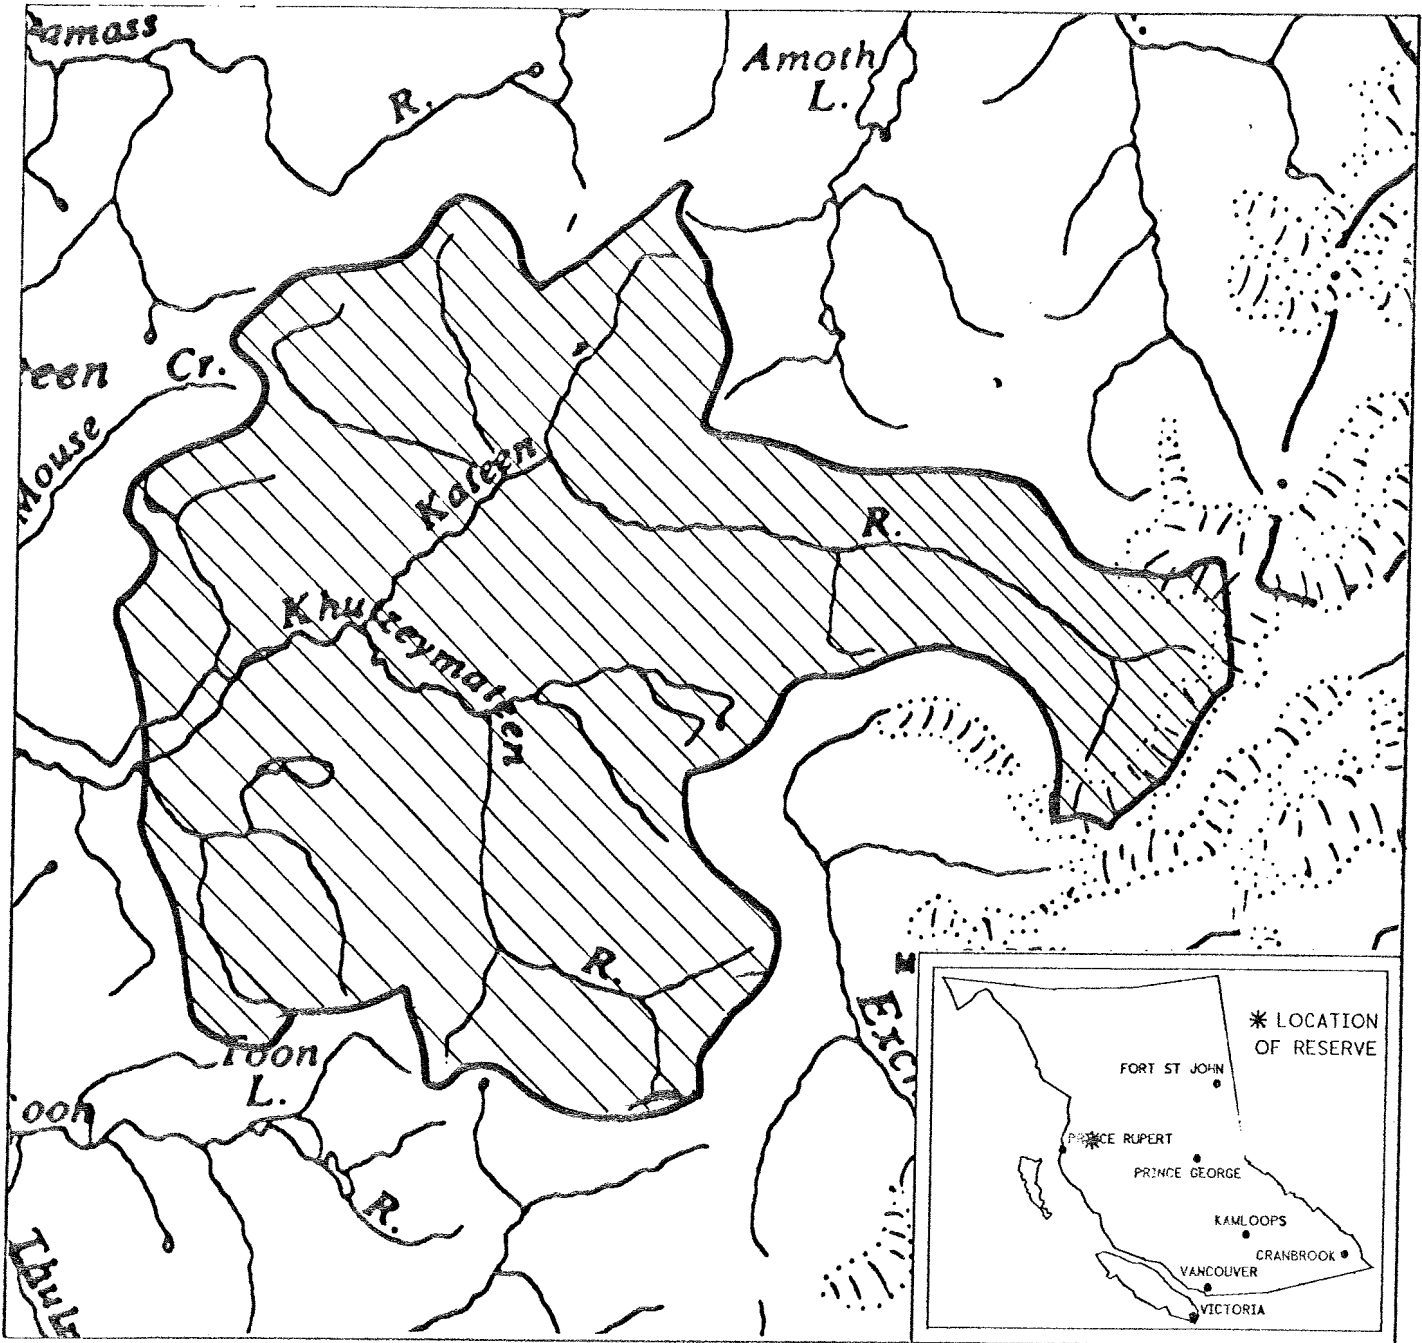

PROVINCE OF BRITISH COLUMBIA  
MINISTRY OF ENERGY, MINES AND PETROLEUM RESOURCES  
MINERAL TITLES BRANCH

KHUTZEYMATEEN

This is a summary sketch of the area shown in black on Mineral Titles Reference Maps (File 12000 01)

LAND DISTRICT: COAST RANGE 5	MINING DIVISION: SKEENA	
MAPS: 103IIIW, 12E, 12W	SCALE 1:200 000	SKETCH PREPARED BY: KWD