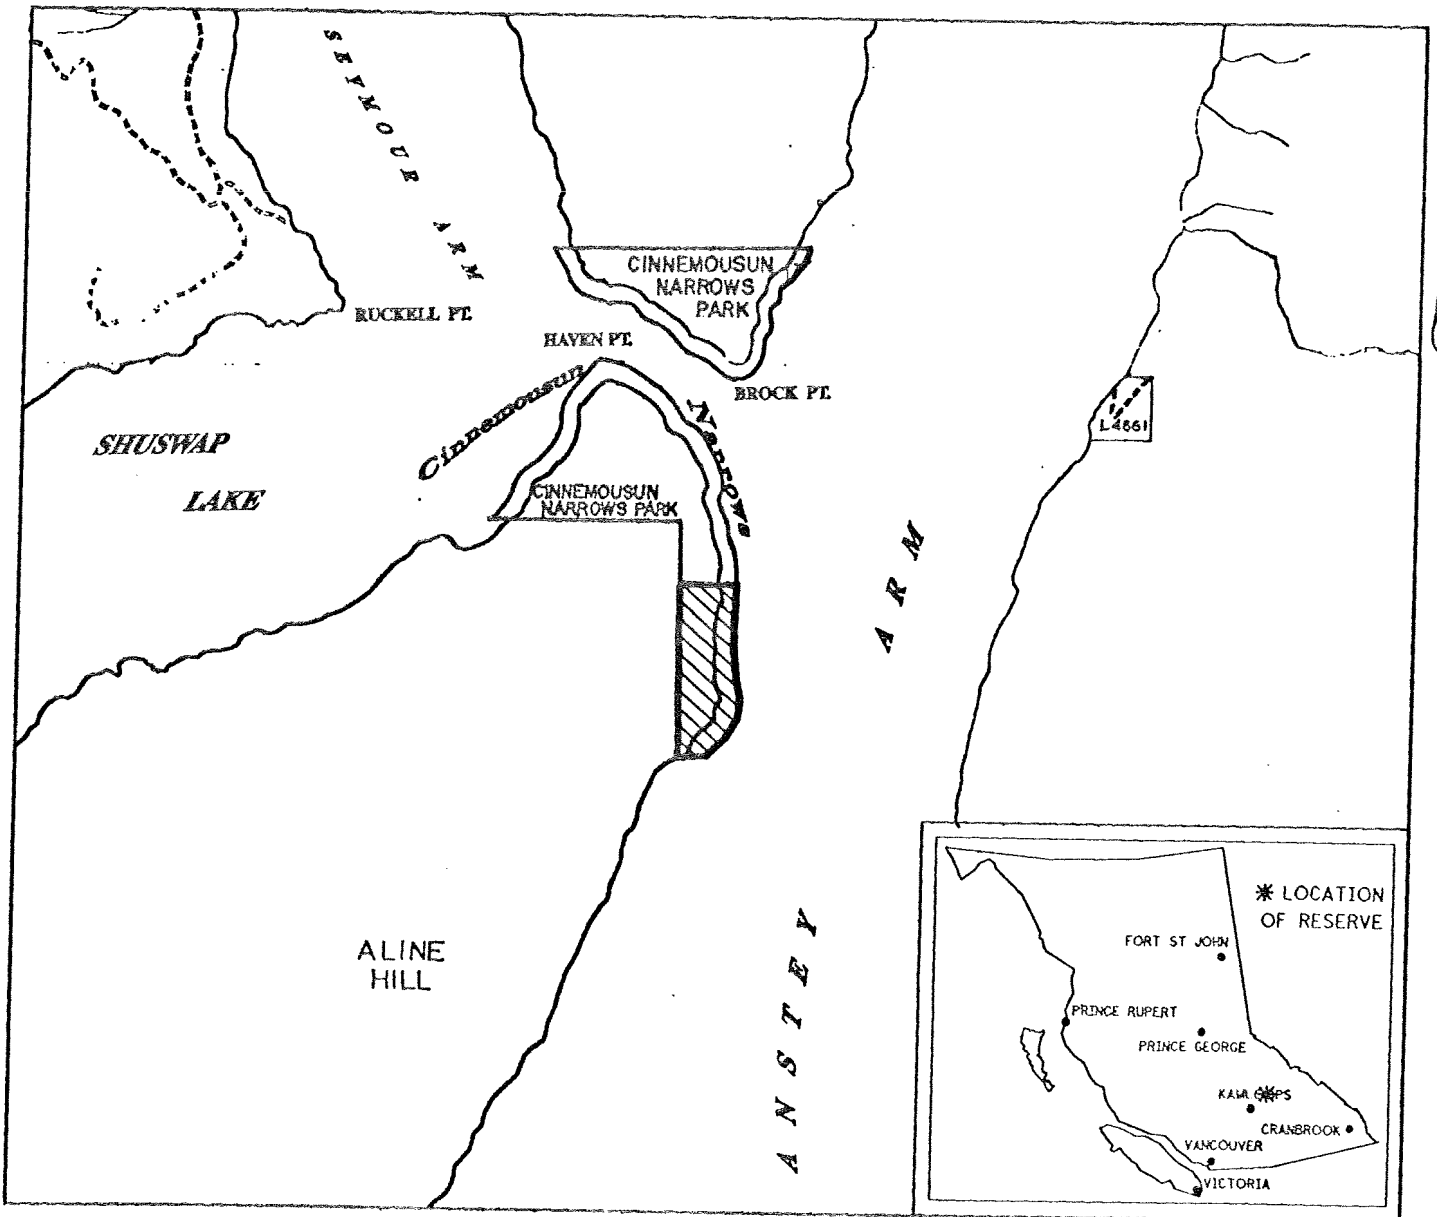

PROVINCE OF BRITISH COLUMBIA
MINISTRY OF ENERGY, MINES AND PETROLEUM RESOURCES
MINERAL TITLES BRANCH

HAVEN POINT - SITE 2

This is a summary sketch of the area shown in black on Mineral Titles Reference Maps (File 12000 01)

LAND DISTRICT: KAMLOOPS	MINING DIVISION: KAMLOOPS	
MAPS: 082L14E	SCALE 1: 50 000	SKETCH PREPARED BY: KWD