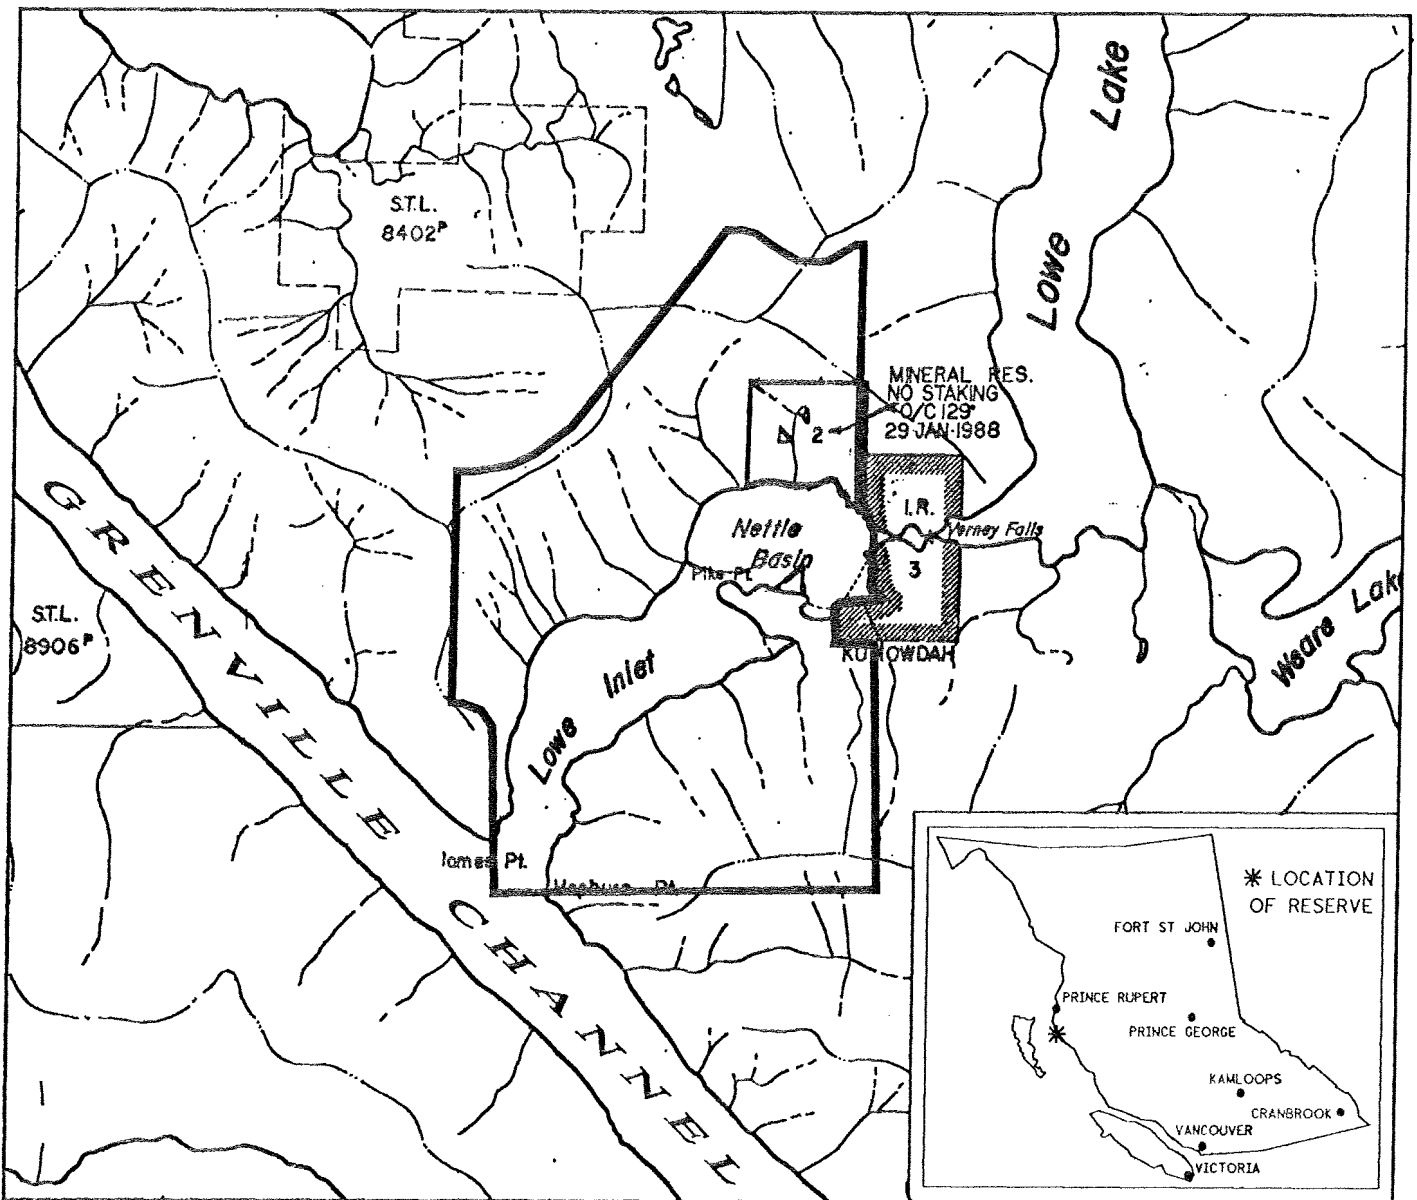

PROVINCE OF BRITISH COLUMBIA
MINISTRY OF ENERGY, MINES AND PETROLEUM RESOURCES
MINERAL TITLES BRANCH

GRENVILLE CHANNEL - LOWE INLET

This is a summary sketch of the area shown in black on Mineral Titles Reference Maps (File 12000 01)

LAND DISTRICT: COAST RANGE 4	MINING DIVISION: SKEENA	
MAPS: 103H12E	SCALE 1: 50 000	SKETCH PREPARED BY: KWD