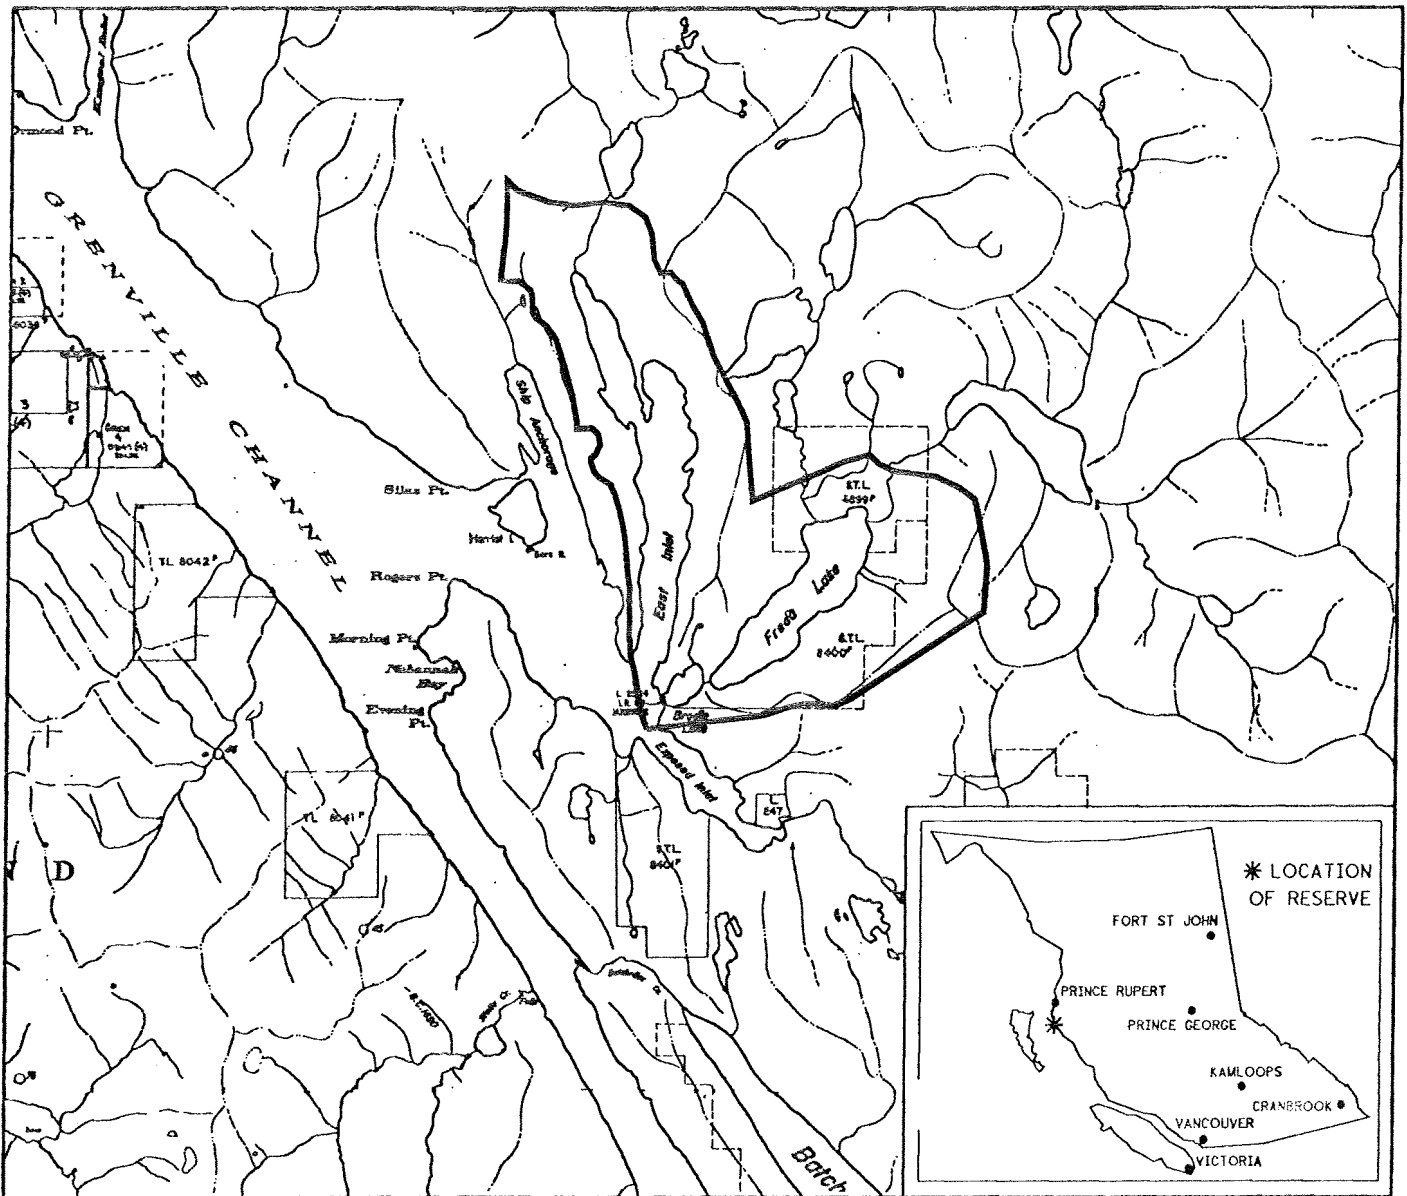

PROVINCE OF BRITISH COLUMBIA  
MINISTRY OF ENERGY, MINES AND PETROLEUM RESOURCES  
MINERAL TITLES BRANCH

GRENVILLE CHANNEL - KLEWNUGGIT INLET

This is a summary sketch of the area shown in black on Mineral Titles Reference Maps (File 12000 01)

LAND DISTRICT: COAST RANGE 4	MINING DIVISION: SKEENA	
MAPS: 103HI2E	SCALE 1:100 000	SKETCH PREPARED BY: KWD