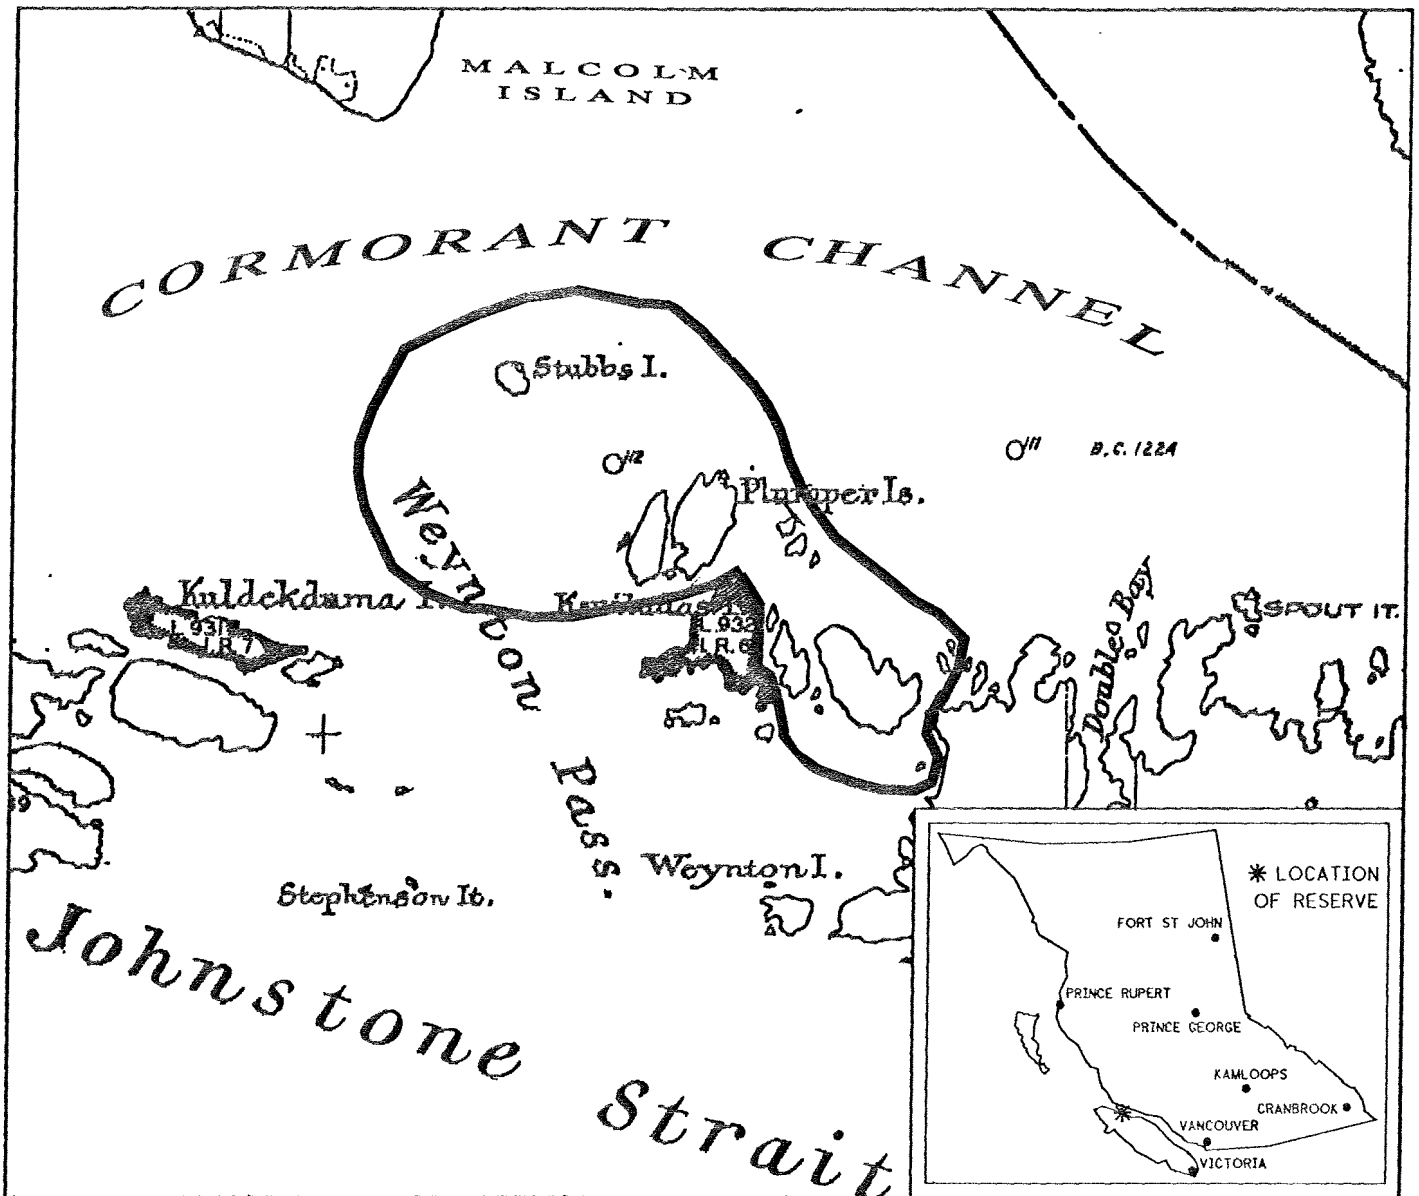

PROVINCE OF BRITISH COLUMBIA
MINISTRY OF ENERGY, MINES AND PETROLEUM RESOURCES
MINERAL TITLES BRANCH

BROUGHTON - PLUMBER ISLAND

This is a summary sketch of the area shown in black on Mineral Titles Reference Maps (File 12000 01)

LAND DISTRICT: RUPERT	MINING DIVISION: NANAIMO	
MAPS: 092LI0W	SCALE 1: 50 000	SKETCH PREPARED BY: KWD