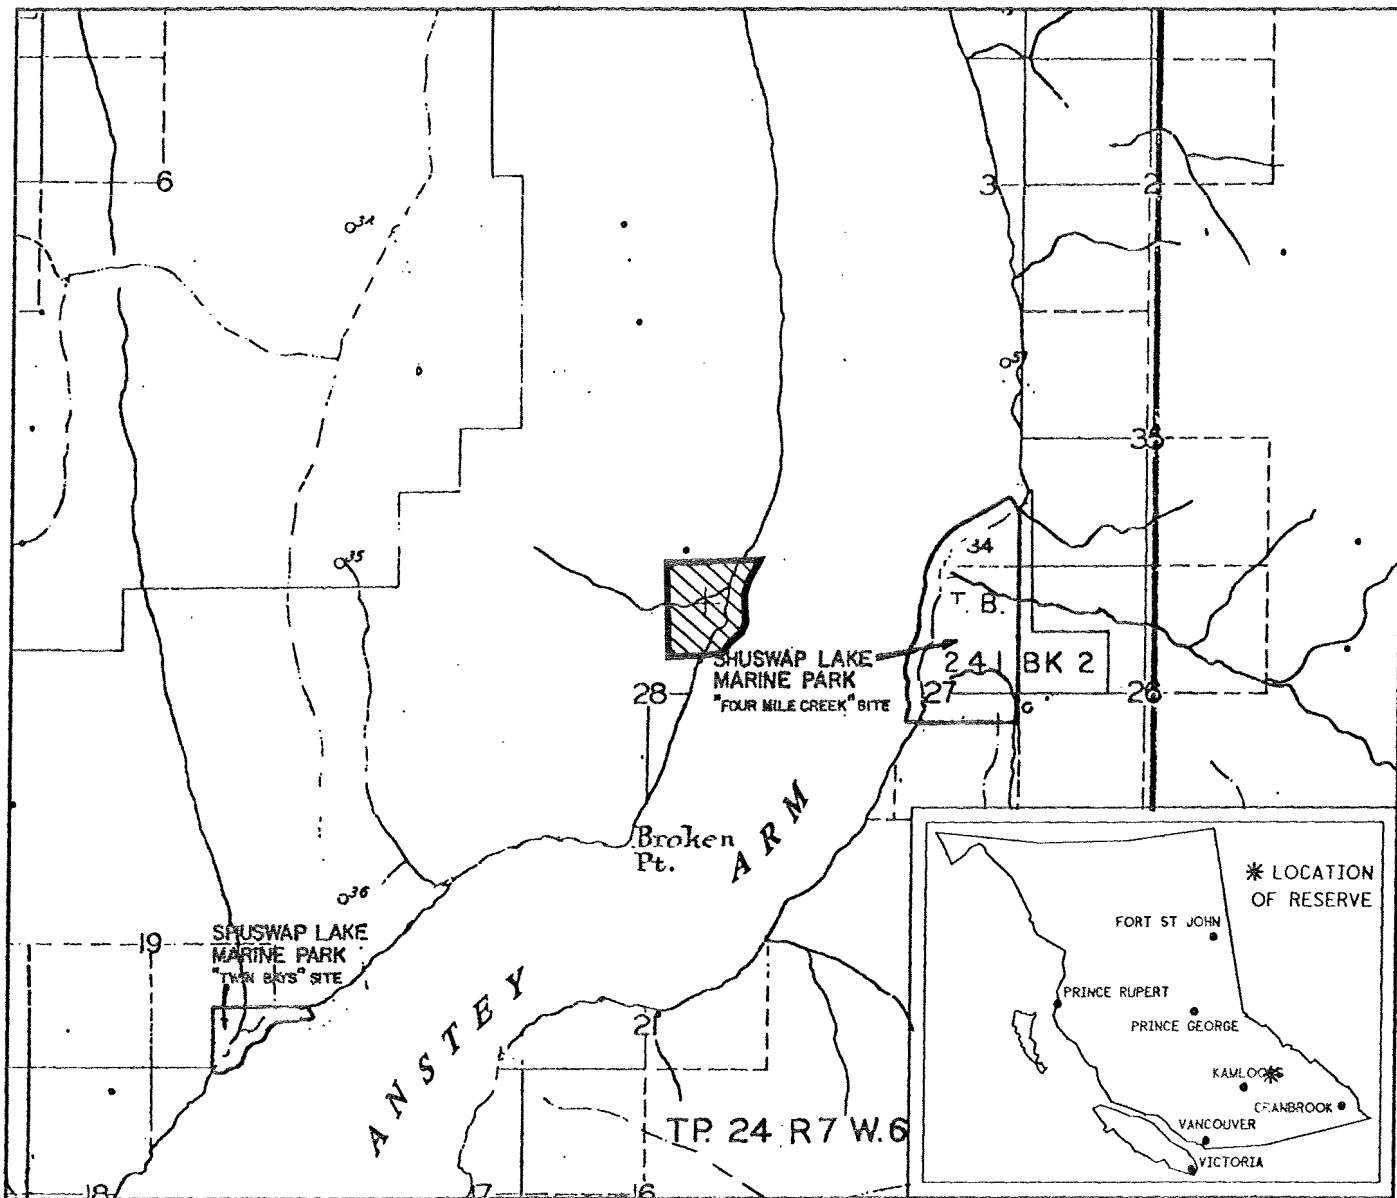

PROVINCE OF BRITISH COLUMBIA  
MINISTRY OF ENERGY, MINES AND PETROLEUM RESOURCES  
MINERAL TITLES BRANCH

BROKEN POINT

This is a summary sketch of the area shown in black on Mineral Titles Reference Maps (File 12000 01)

LAND DISTRICT: KAMLOOPS	MINING DIVISION: KAMLOOPS	
MAPS: 082M02W	SCALE 1: 50 000	SKETCH PREPARED BY: KWD