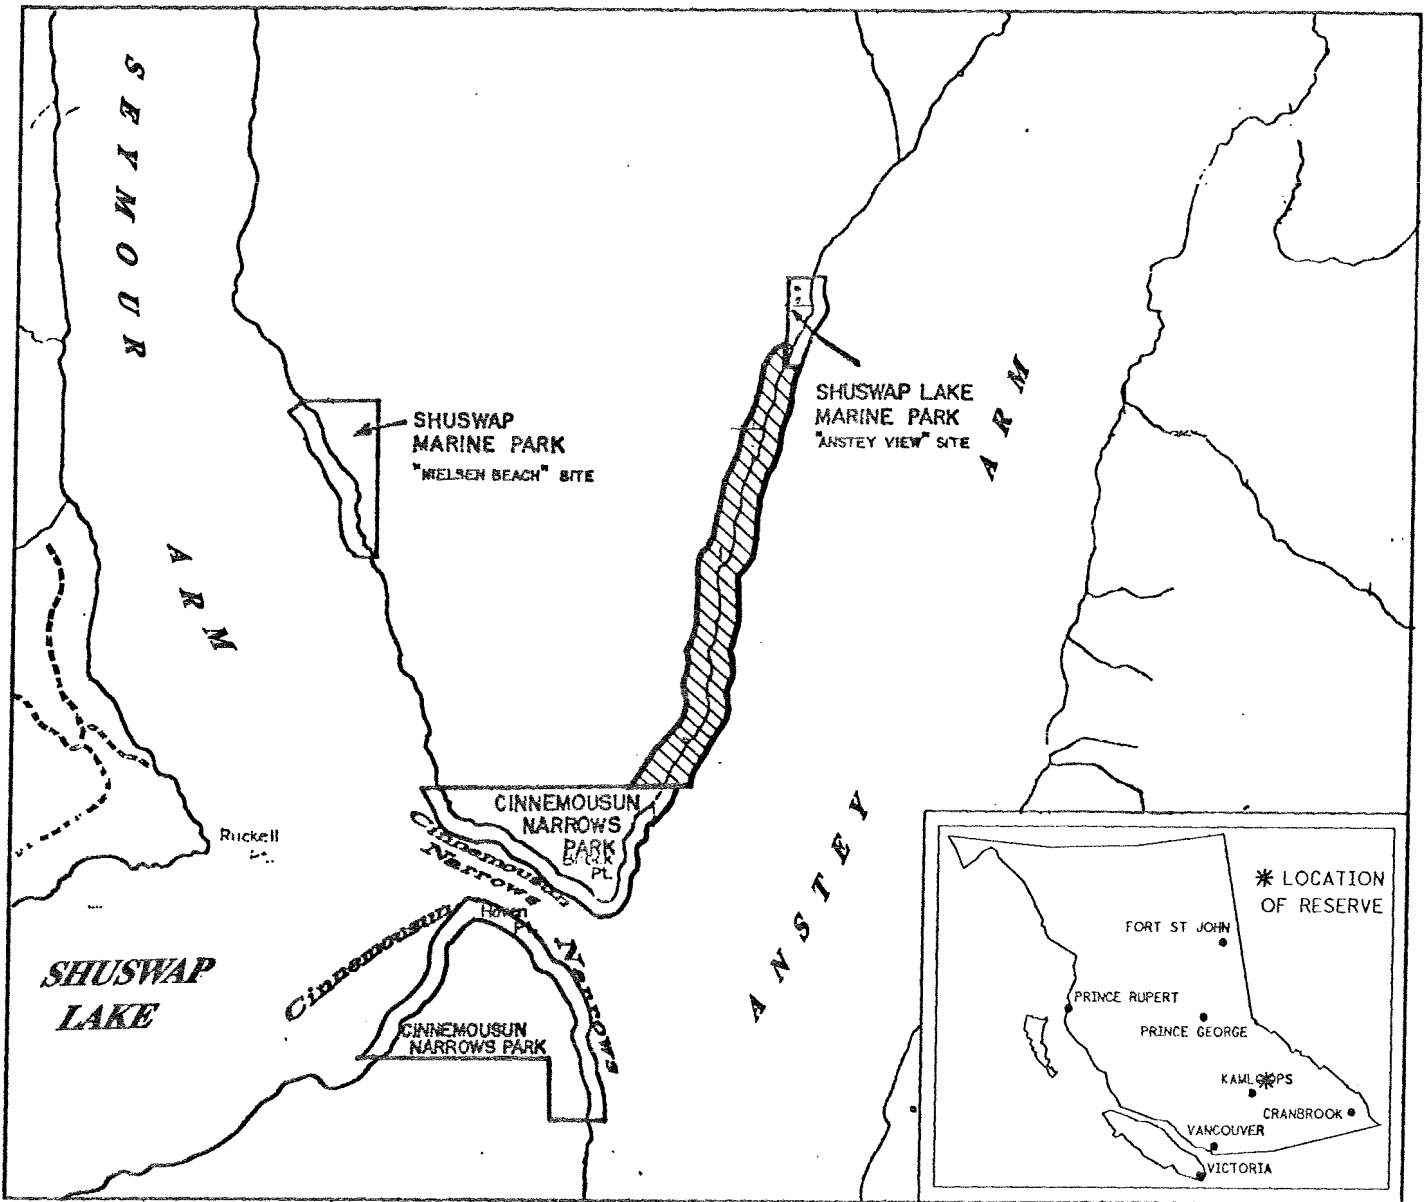

PROVINCE OF BRITISH COLUMBIA  
MINISTRY OF ENERGY, MINES AND PETROLEUM RESOURCES  
MINERAL TITLES BRANCH

ANSTEY ARM - SITE I

This is a summary sketch of the area shown in black on Mineral Titles Reference Maps (File 12000 01)

LAND DISTRICT: KAMLOOPS	MINING DIVISION: KAMLOOPS	
MAPS: 082M02W, 3E	SCALE 1: 50 000	SKETCH PREPARED BY: KWD