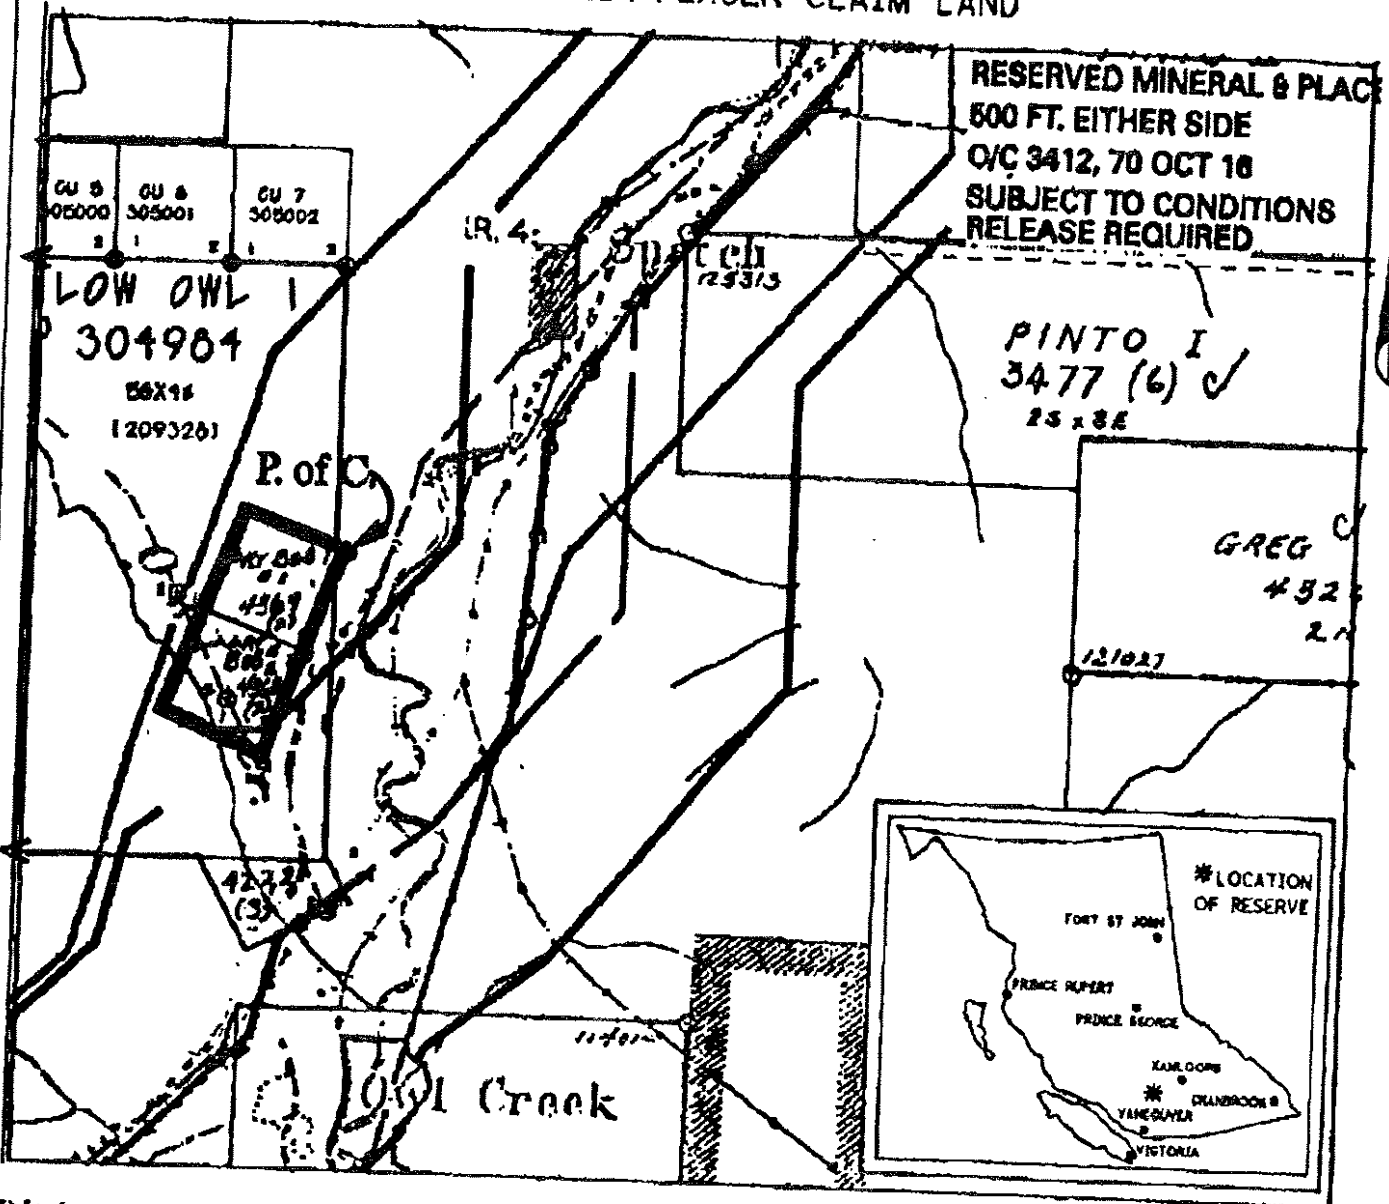

FILE NO. 13930 02 225

PROVINCE OF BRITISH COLUMBIA
MINISTRY OF ENERGY, MINES AND PETROLEUM RESOURCES
MINERAL TITLES BRANCH

OWL CREEK PLACER CLAIM LAND

This is a summary sketch of the area shown in black on Mineral Titles Reference Maps (File 12000 01)

LAND DISTRICT: LILLOOET	MINING DIVISION: LILLOOET	
MAPS: 092J07E	SCALE 1: 31680	SKETCH PREPARED BY: JBJ