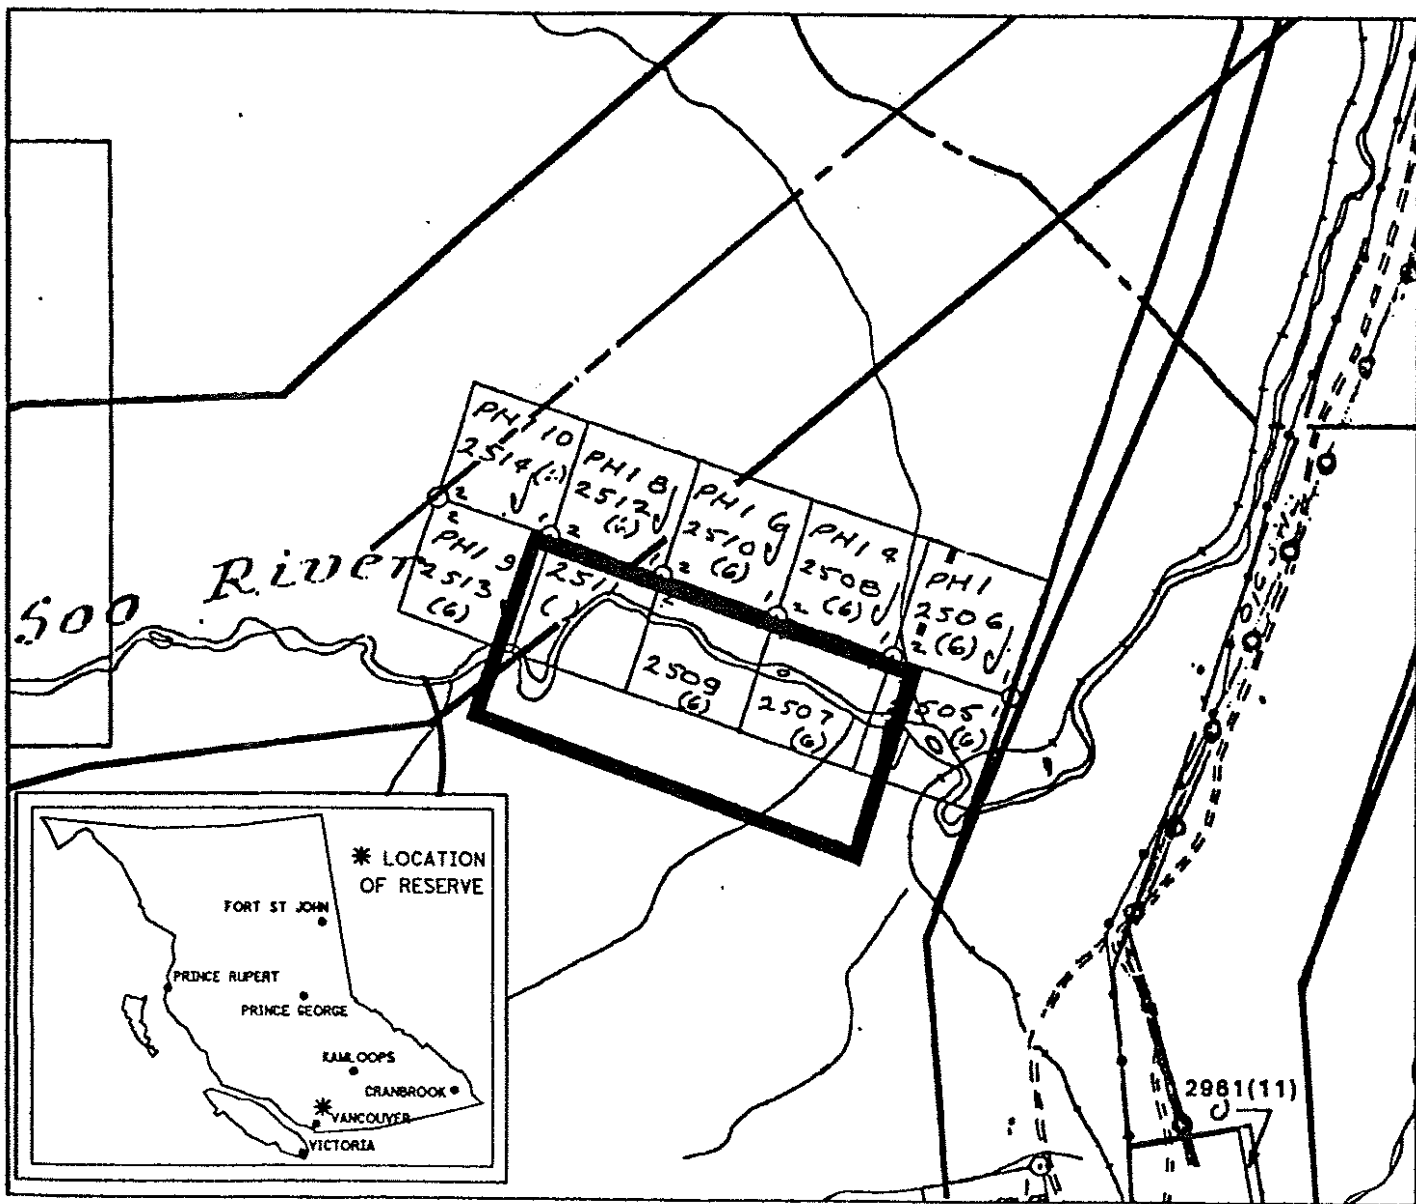

PROVINCE OF BRITISH COLUMBIA
MINISTRY OF ENERGY, MINES AND PETROLEUM RESOURCES
MINERAL TITLES BRANCH

SOO RIVER RESERVE

This is a summary sketch of the area shown in black on Mineral Titles Reference Maps (File 12000 01)

LAND DISTRICT: NEW WESTMINSTER , GROUP I	MINING DIVISION: VANCOUVER	
MAPS: 092J02W	SCALE 1: 31 680	SKETCH PREPARED BY: JBJ