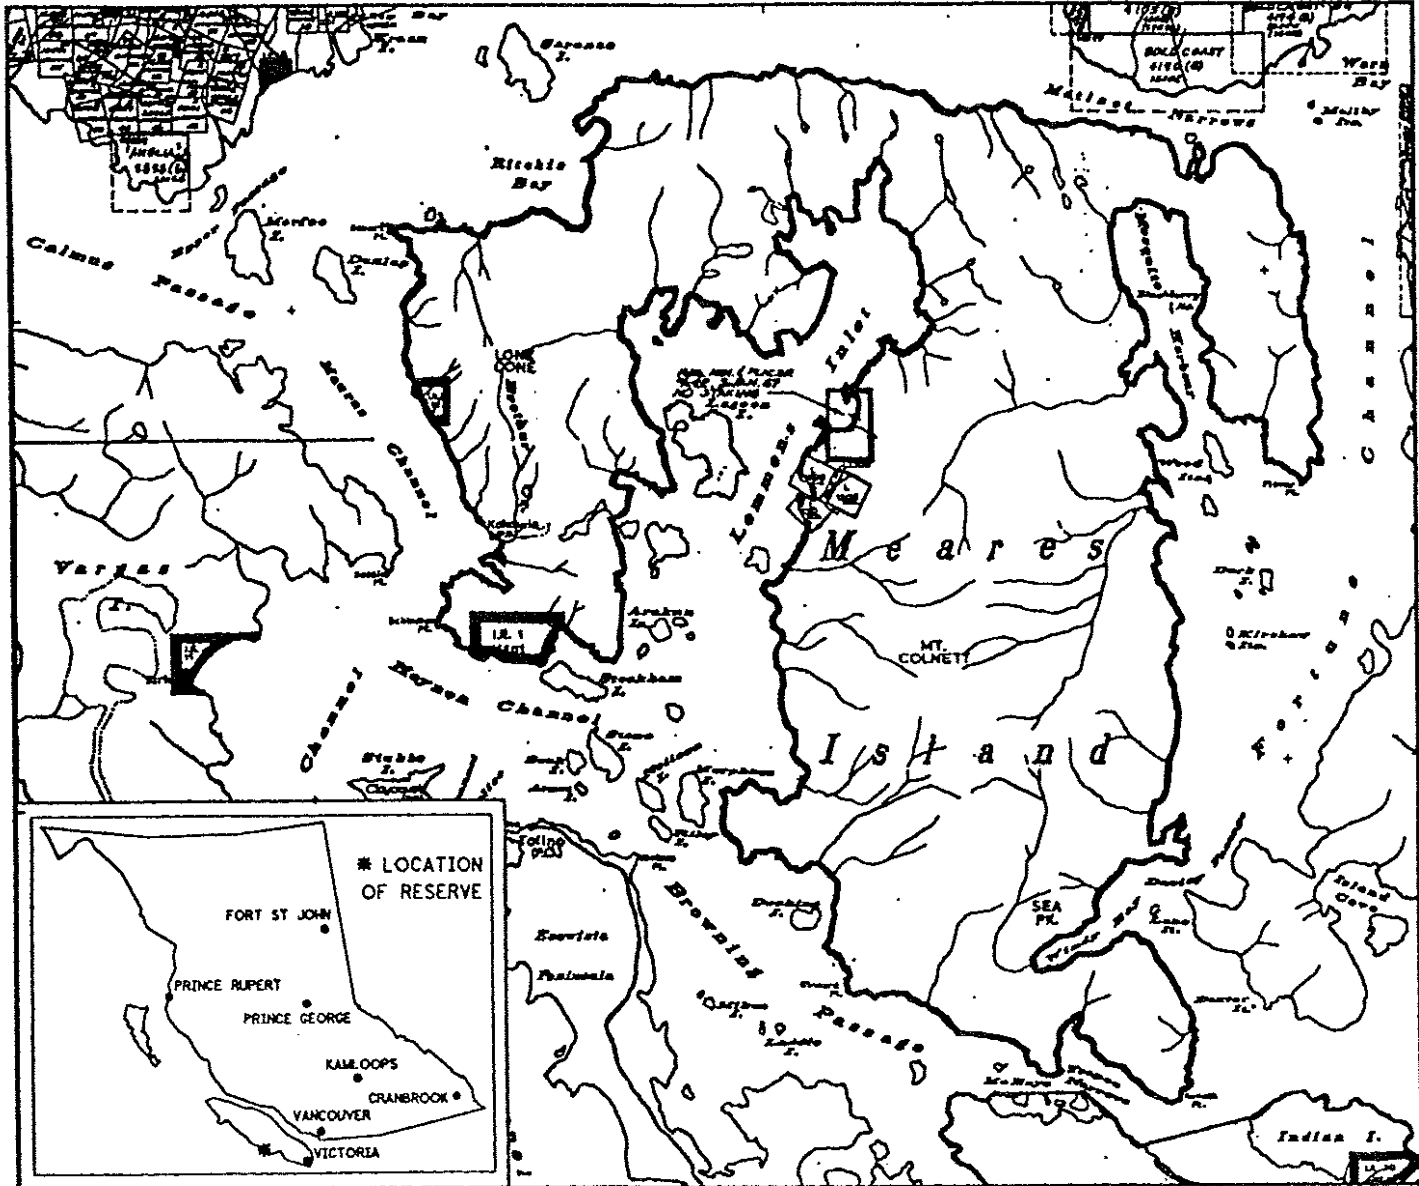

PROVINCE OF BRITISH COLUMBIA  
MINISTRY OF ENERGY, MINES AND PETROLEUM RESOURCES  
MINERAL TITLES BRANCH

MEARES ISLAND RESERVE

This is a summary sketch of the area shown in black on Mineral Titles Reference Maps (File 12000 01)

LAND DISTRICT: CLAYQUOT	MINING DIVISION: ALBERNI	
MAPS: 092F04W	SCALE 1:100 000	SKETCH PREPARED BY: JBJ