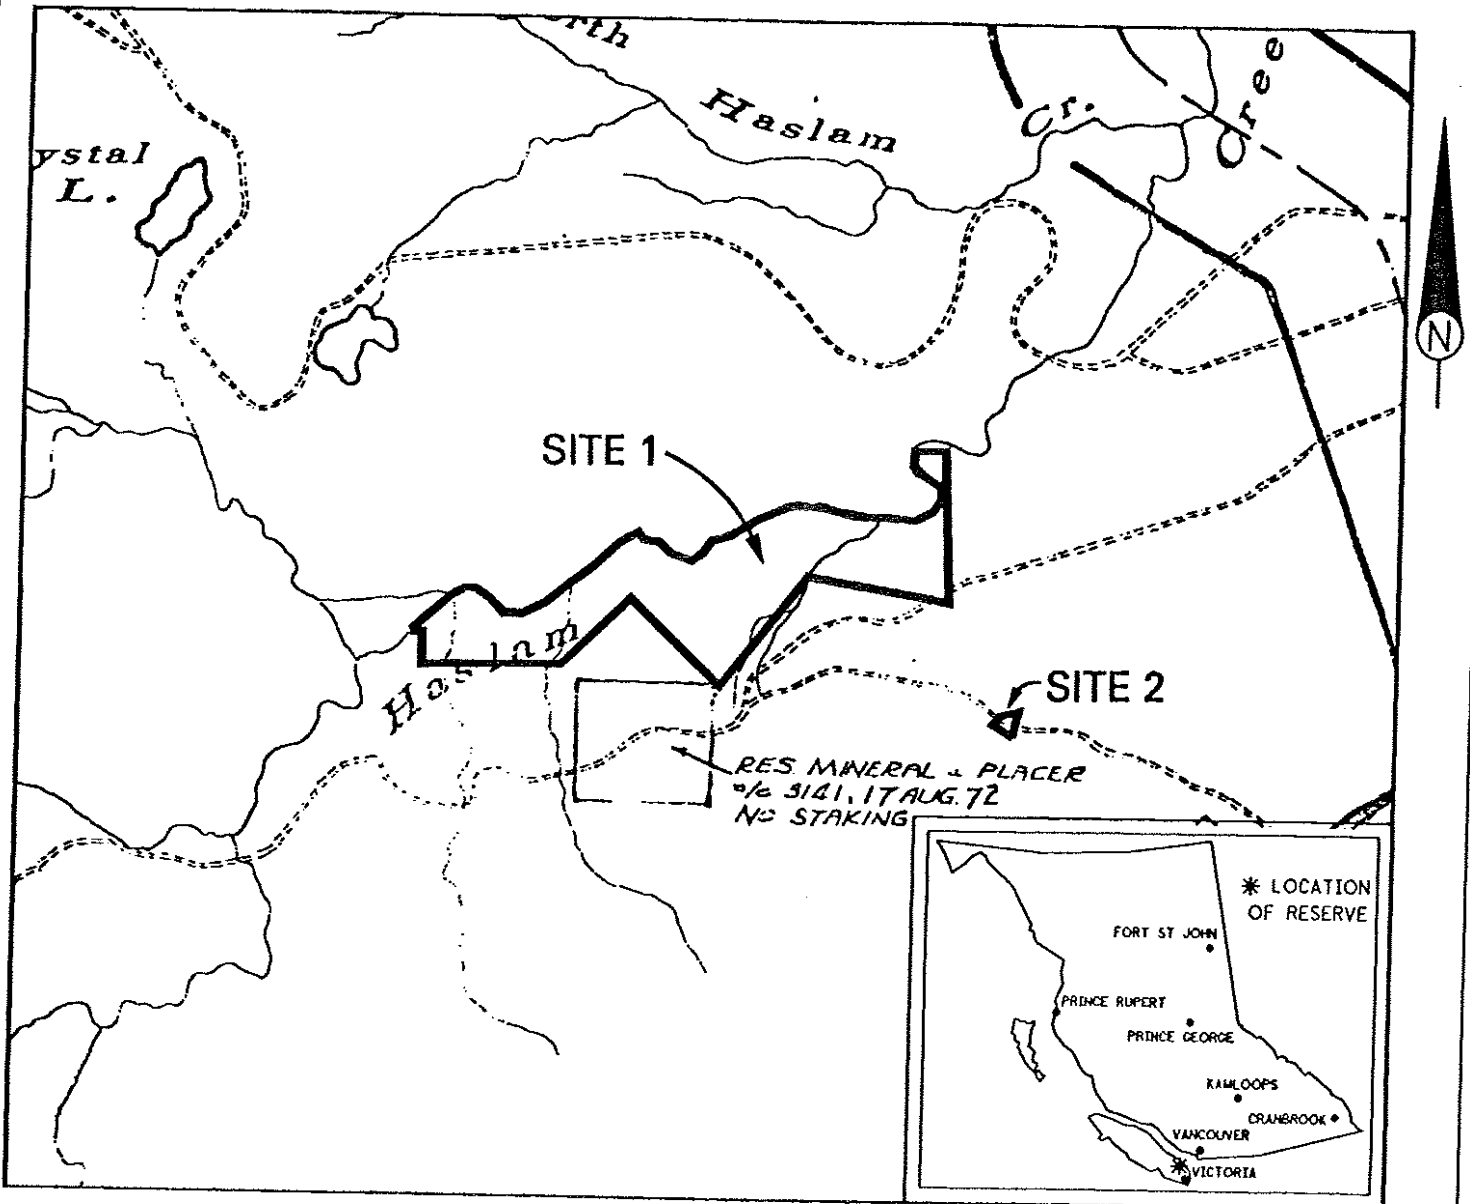

PROVINCE OF BRITISH COLUMBIA
MINISTRY OF ENERGY, MINES AND PETROLEUM RESOURCES
MINERAL TITLES BRANCH

DUNCAN FOREST EXCHANGE - SITES 1 AND 2

This is a summary sketch of the area shown in black on Mineral Titles Reference Maps (File 12000 01)

LAND DISTRICT: BRIGHT

MINING DIVISION: NANAIMO

MAPS: 092G04W

SCALE 1: 31680

SKETCH PREPARED BY: LCK