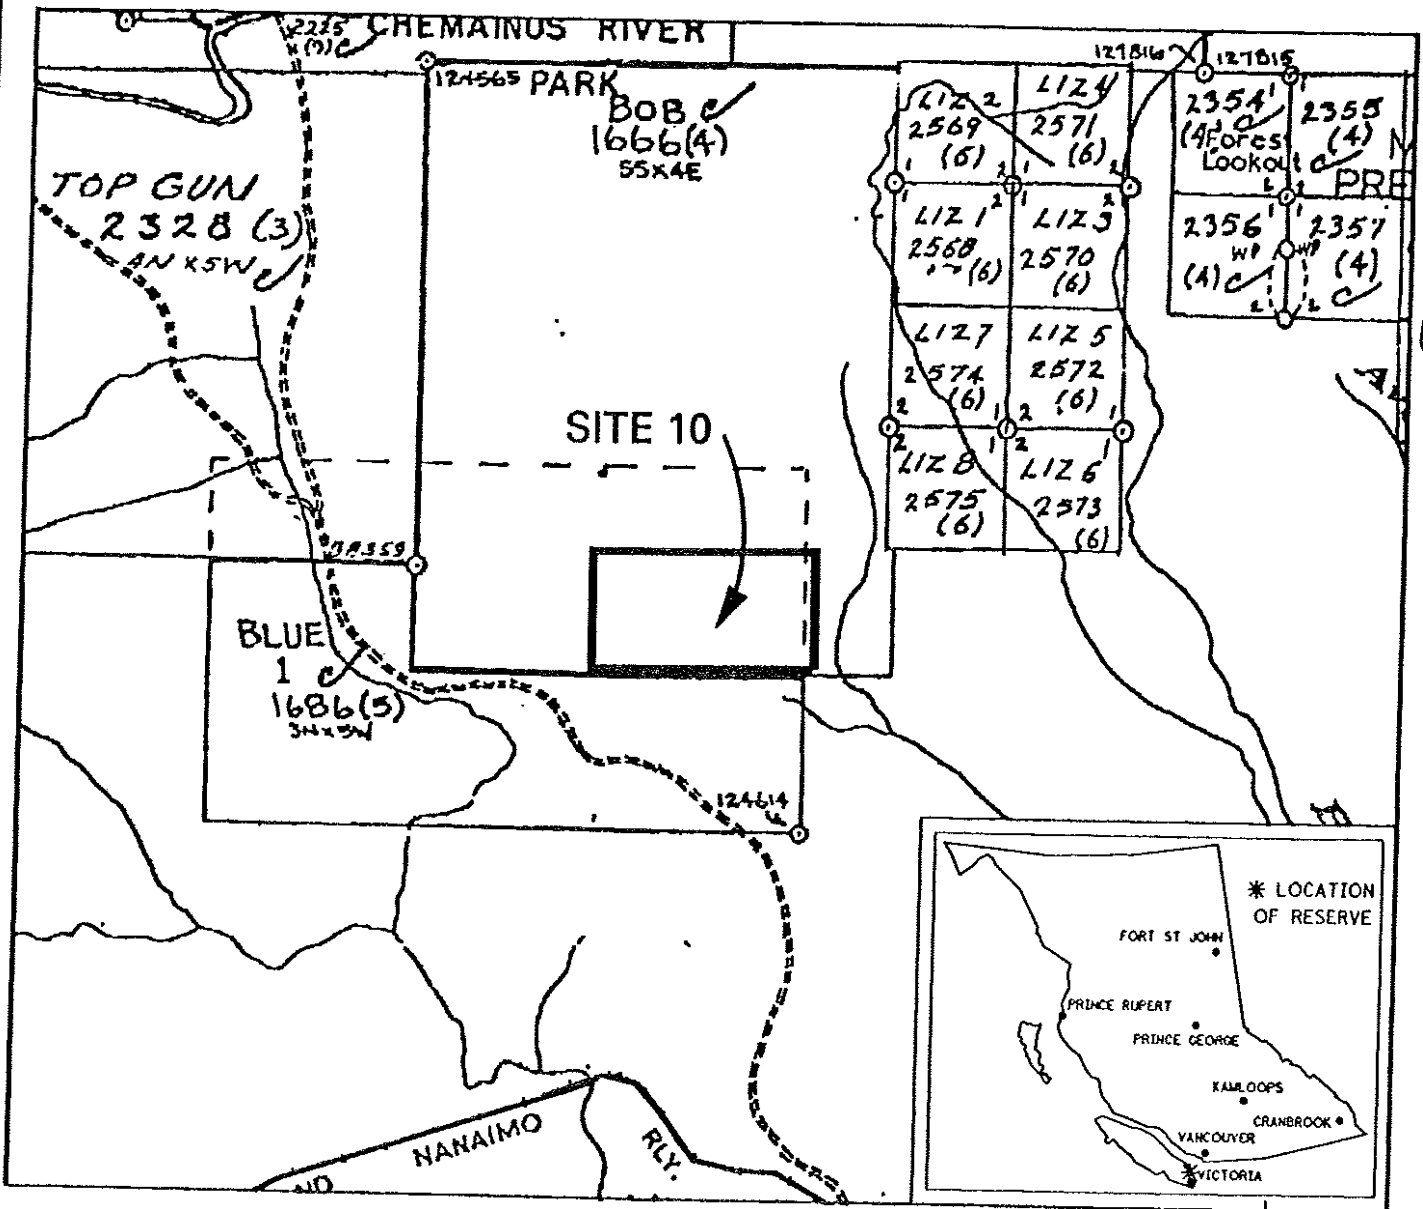

PROVINCE OF BRITISH COLUMBIA
MINISTRY OF ENERGY, MINES AND PETROLEUM RESOURCES
MINERAL TITLES BRANCH

DUNCAN FOREST EXCHANGE - SITE 10

This is a summary sketch of the area shown in black on Mineral Titles Reference Maps (File 12000 01)

LAND DISTRICT: SEYMOUR	MINING DIVISION: VICTORIA	
MAPS: 092BI3W	SCALE 1: 31680	SKETCH PREPARED BY: LCK