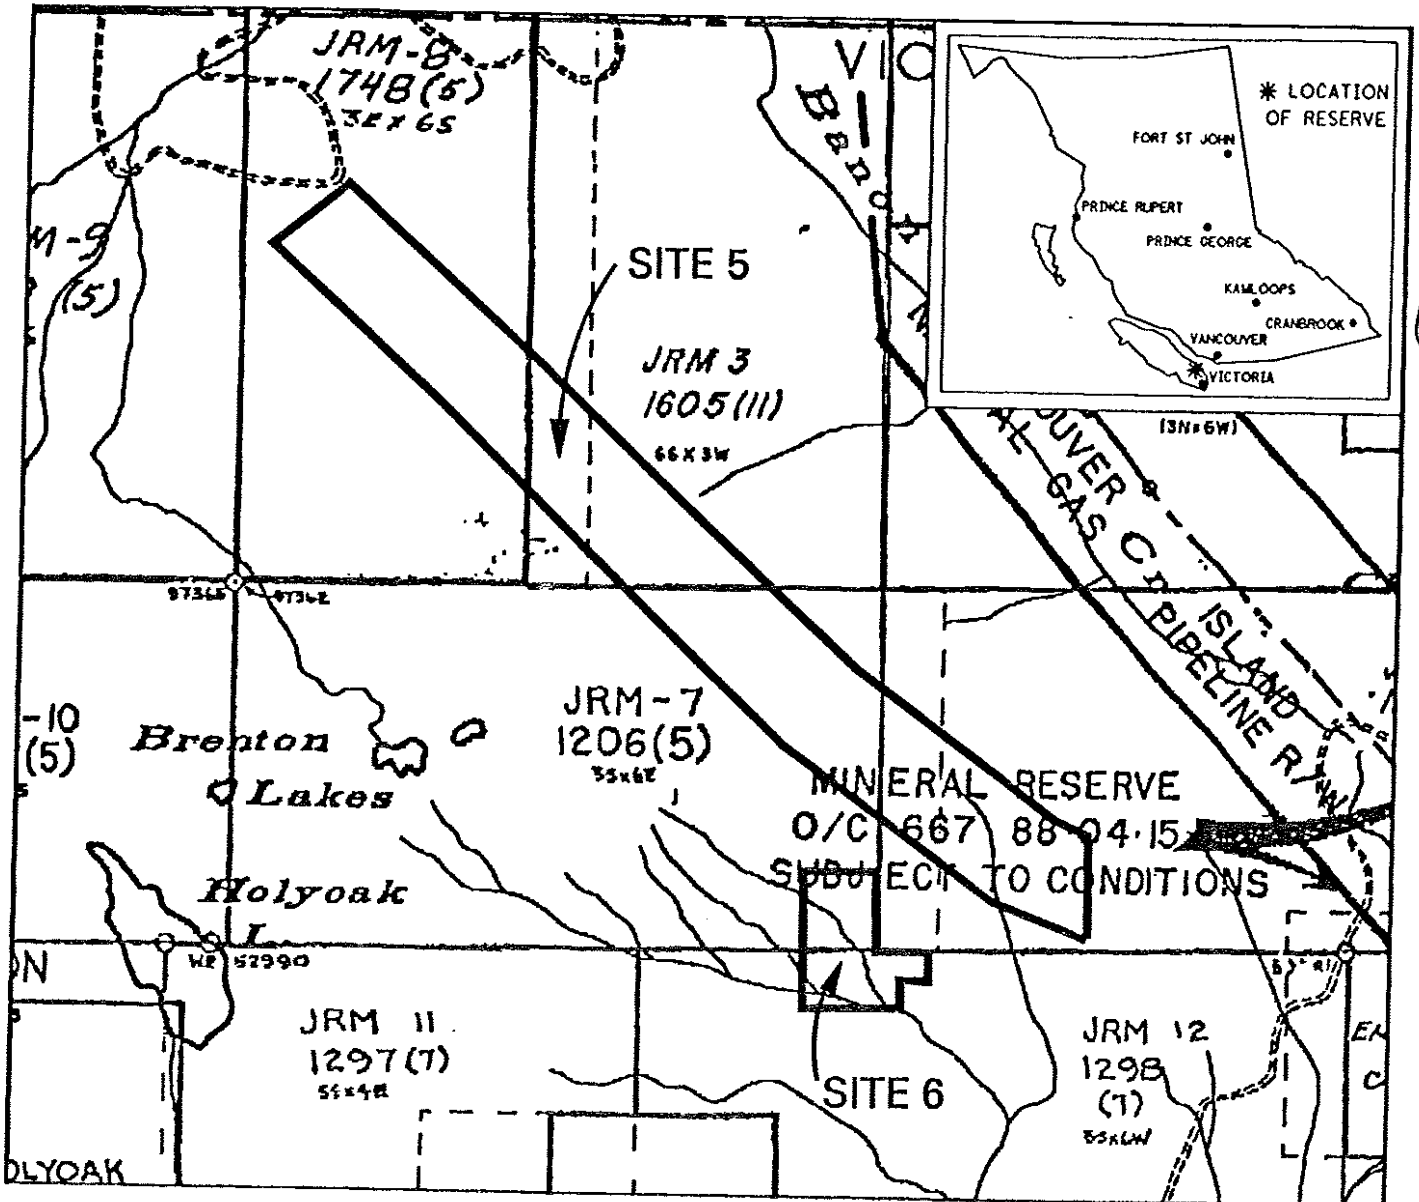

PROVINCE OF BRITISH COLUMBIA
MINISTRY OF ENERGY, MINES AND PETROLEUM RESOURCES
MINERAL TITLES BRANCH

DUNCAN FOREST EXCHANGE - SITES 5 AND 6

This is a summary sketch of the area shown in black on Mineral Titles Reference Maps (File 12000 01)

LAND DISTRICT: CHEMAINUS		MINING DIVISION: VICTORIA	
MAPS: 092B13W		SCALE 1: 31680	SKETCH PREPARED BY: LCK