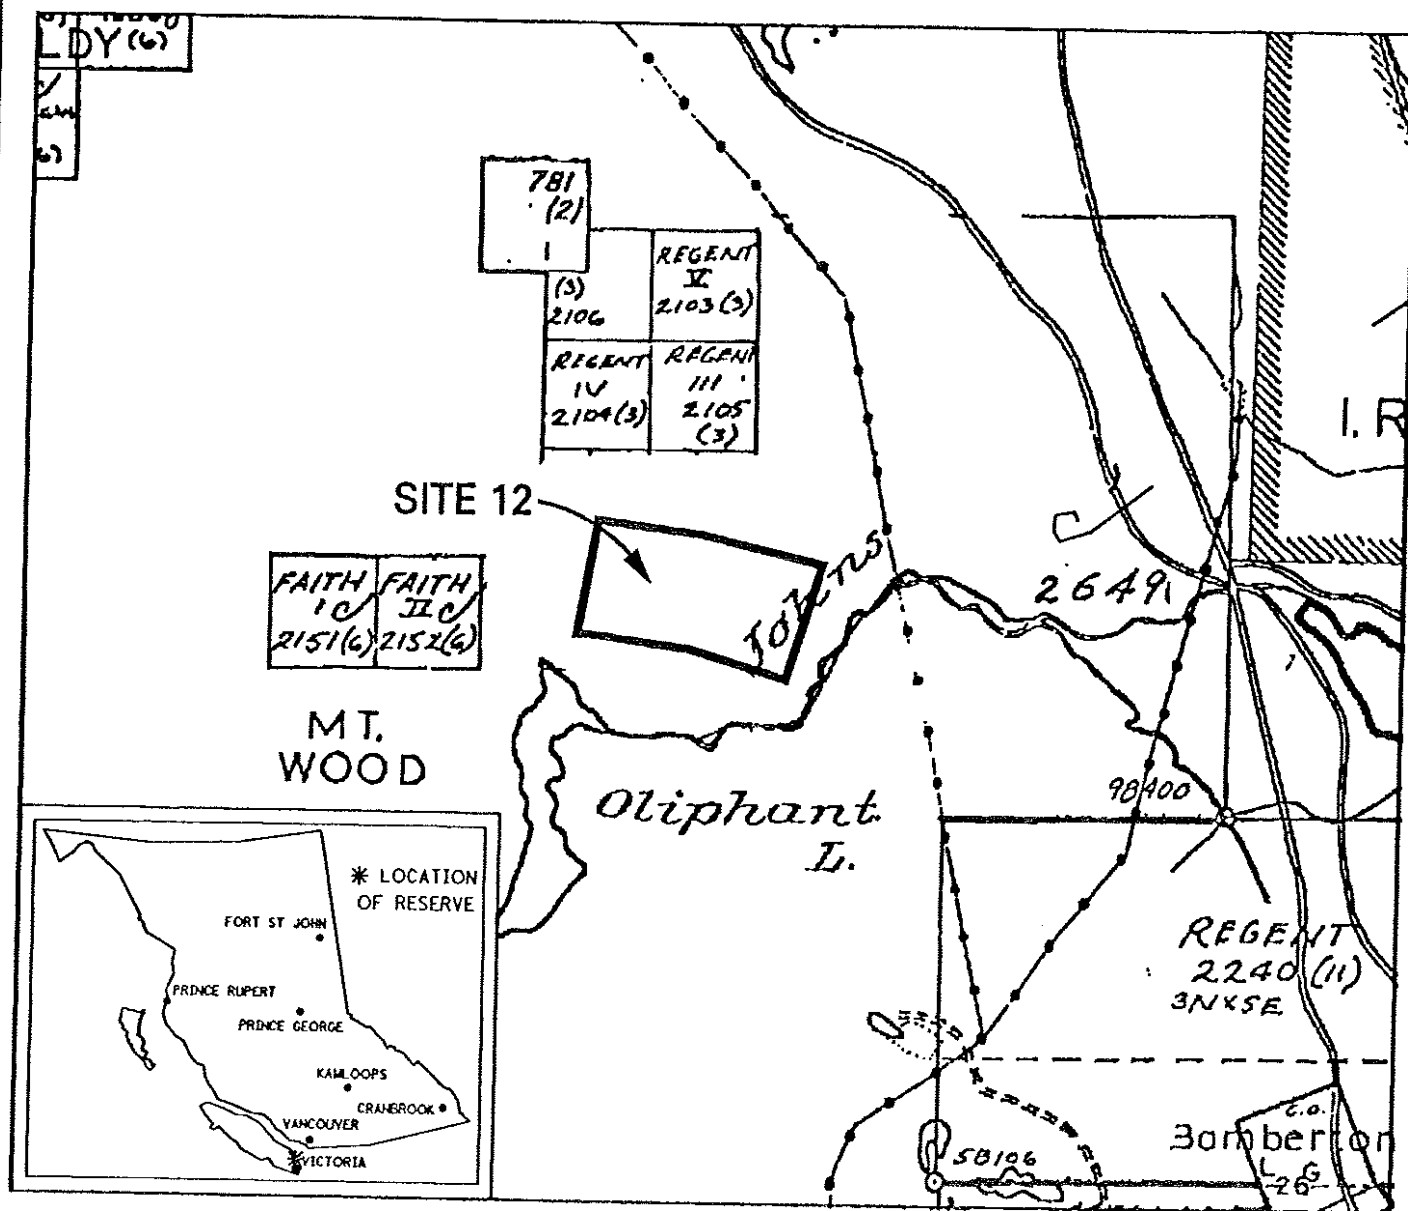

This is a summary sketch of the area shown in black on Mineral Titles Reference Maps (File 12000 01)

LAND DISTRICT: BRIGHT, OYSTER,
COWICHAN LAKE

MINING DIVISION: NANAIMO

MAPS: 092BI3W, 092G04W

SCALE 1: 31 680

LAND DISTRICT: MALAHAT	MINING DIVISION: VICTORIA	
MAPS: 092BI2E	SCALE 1: 31680	SKETCH PREPARED BY: LCK

PROVINCE OF BRITISH COLUMBIA
MINISTRY OF ENERGY, MINES AND PETROLEUM RESOURCES
MINERAL TITLES BRANCH

DUNCAN FOREST EXCHANGE - SITE 12

This is a summary sketch of the area shown in black on Mineral Titles Reference Maps (File 12000 01)

LAND DISTRICT: MALAHAT	MINING DIVISION: VICTORIA	
MAPS: 092B12E	SCALE 1: 31680	SKETCH PREPARED BY: LCK

LAND DISTRICT: MALAHAT	MINING DIVISION: VICTORIA	
MAPS: 092BI2E	SCALE 1: 31680	SKETCH PREPARED BY: LCK