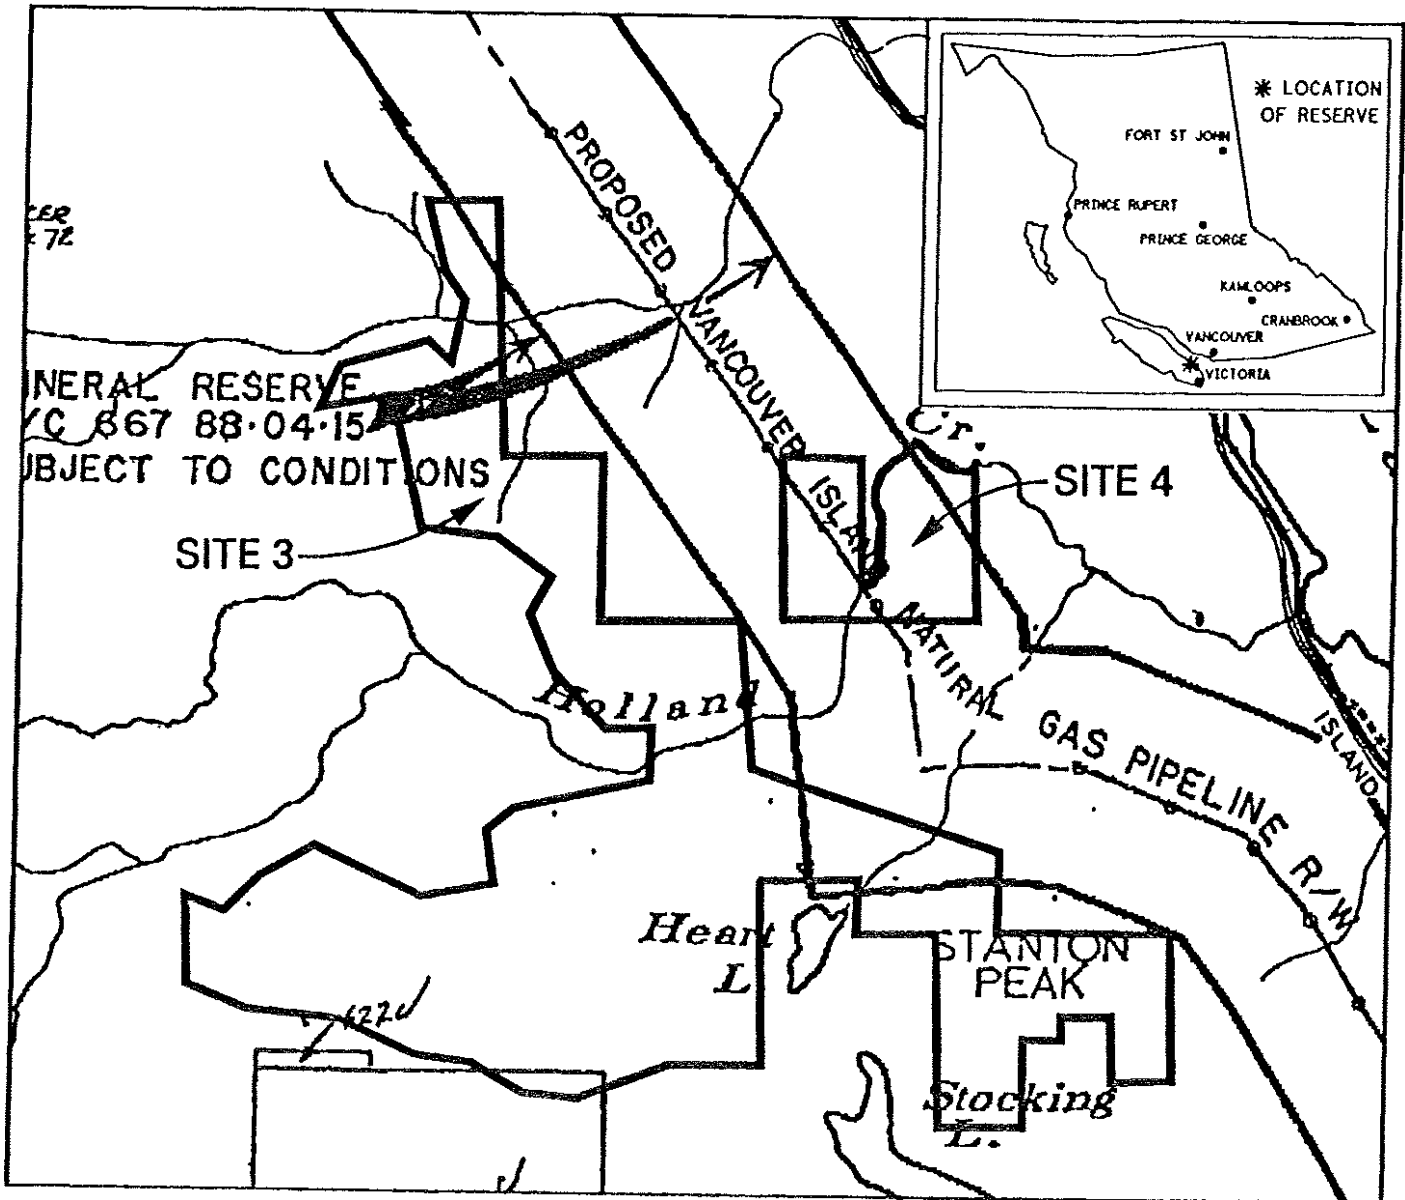

This is a summary sketch of the area shown in black on Mineral Titles Reference Maps (File 12000 01)

LAND DISTRICT: BRIGHT, OYSTER,
COWICHAN LAKE

MINING DIVISION: NANAIMO

MAPS: 092BI3W, 092G04W

SCALE 1: 31 680

LAND DISTRICT: MALAHAT	MINING DIVISION: VICTORIA	
MAPS: 092BI2E	SCALE 1: 31680	SKETCH PREPARED BY: LCK

PROVINCE OF BRITISH COLUMBIA
MINISTRY OF ENERGY, MINES AND PETROLEUM RESOURCES
MINERAL TITLES BRANCH

DUNCAN FOREST EXCHANGE - SITE 12

This is a summary sketch of the area shown in black on Mineral Titles Reference Maps (File 12000 01)

LAND DISTRICT: MALAHAT	MINING DIVISION: VICTORIA	
MAPS: 092B12E	SCALE 1: 31680	SKETCH PREPARED BY: LCK

LAND DISTRICT: MALAHAT	MINING DIVISION: VICTORIA	
MAPS: 092BI2E	SCALE 1: 31680	SKETCH PREPARED BY: LCK