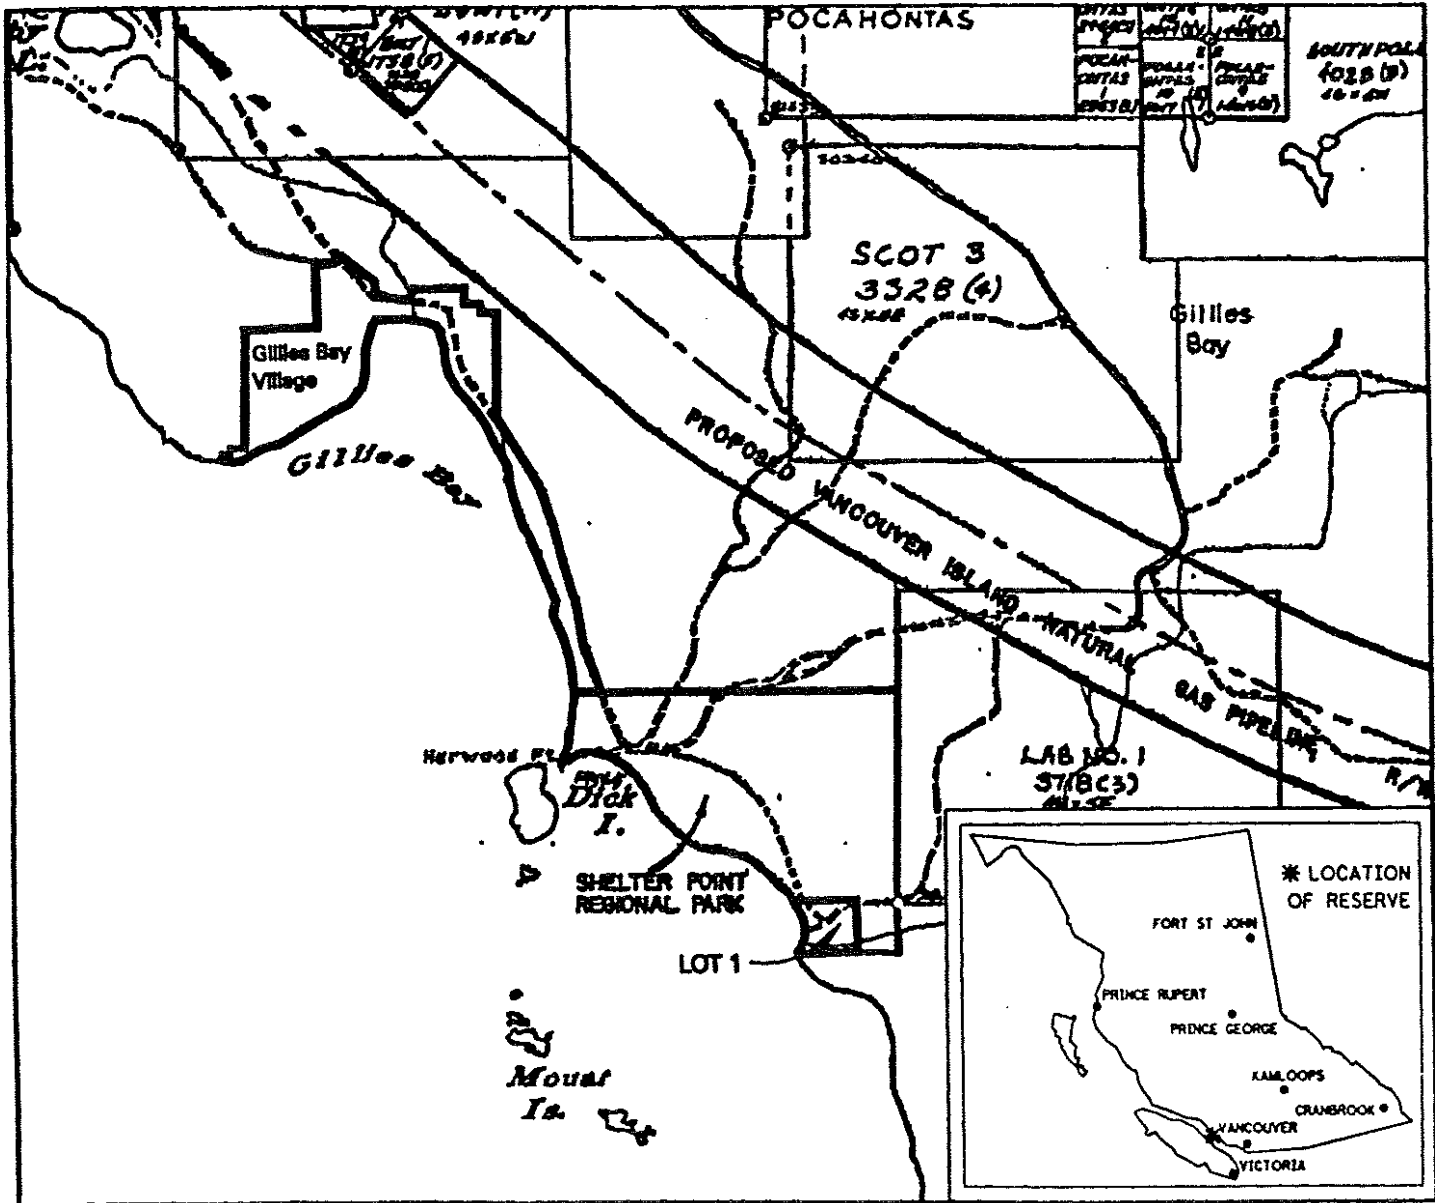

PROVINCE OF BRITISH COLUMBIA
MINISTRY OF ENERGY, MINES AND PETROLEUM RESOURCES
MINERAL TITLES BRANCH

GILLIES BAY

This is a summary sketch of the area shown in black on Mineral Titles Reference Maps (File 12000 01)

| | | |
|-----------------------|--------------------------|-------------------------|
| LAND DISTRICT: TEXADA | MINING DIVISION: NANAIMO | |
| MAPS: 092F09W | SCALE 1: 50 000 | SKETCH PREPARED BY: KWD |