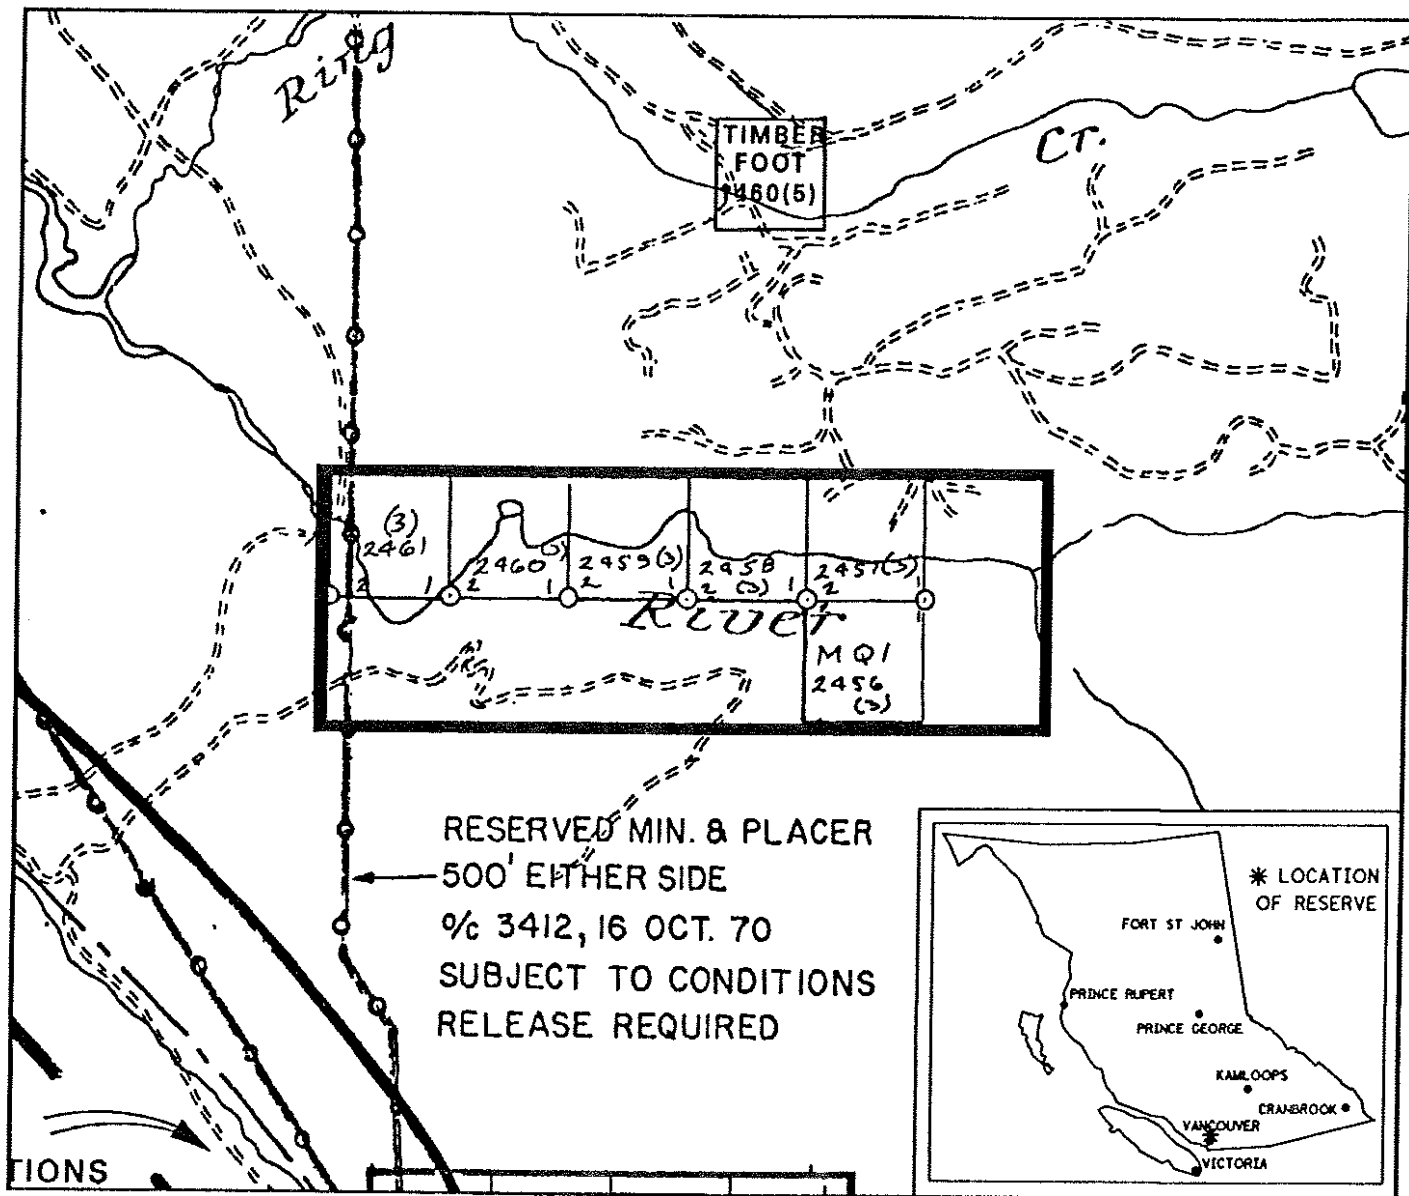

PROVINCE OF BRITISH COLUMBIA
MINISTRY OF ENERGY, MINES AND PETROLEUM RESOURCES
MINERAL TITLES BRANCH

MAMQUAM RIVER HYDRO PROJECT

This is a summary sketch of the area shown in black on Mineral Titles Reference Maps (File 12000 01)

LAND DISTRICT: NEW WESTMINSTER	MINING DIVISION: VANCOUVER	
MAPS: 092GHE	SCALE 1: 31680	SKETCH PREPARED BY: DMA