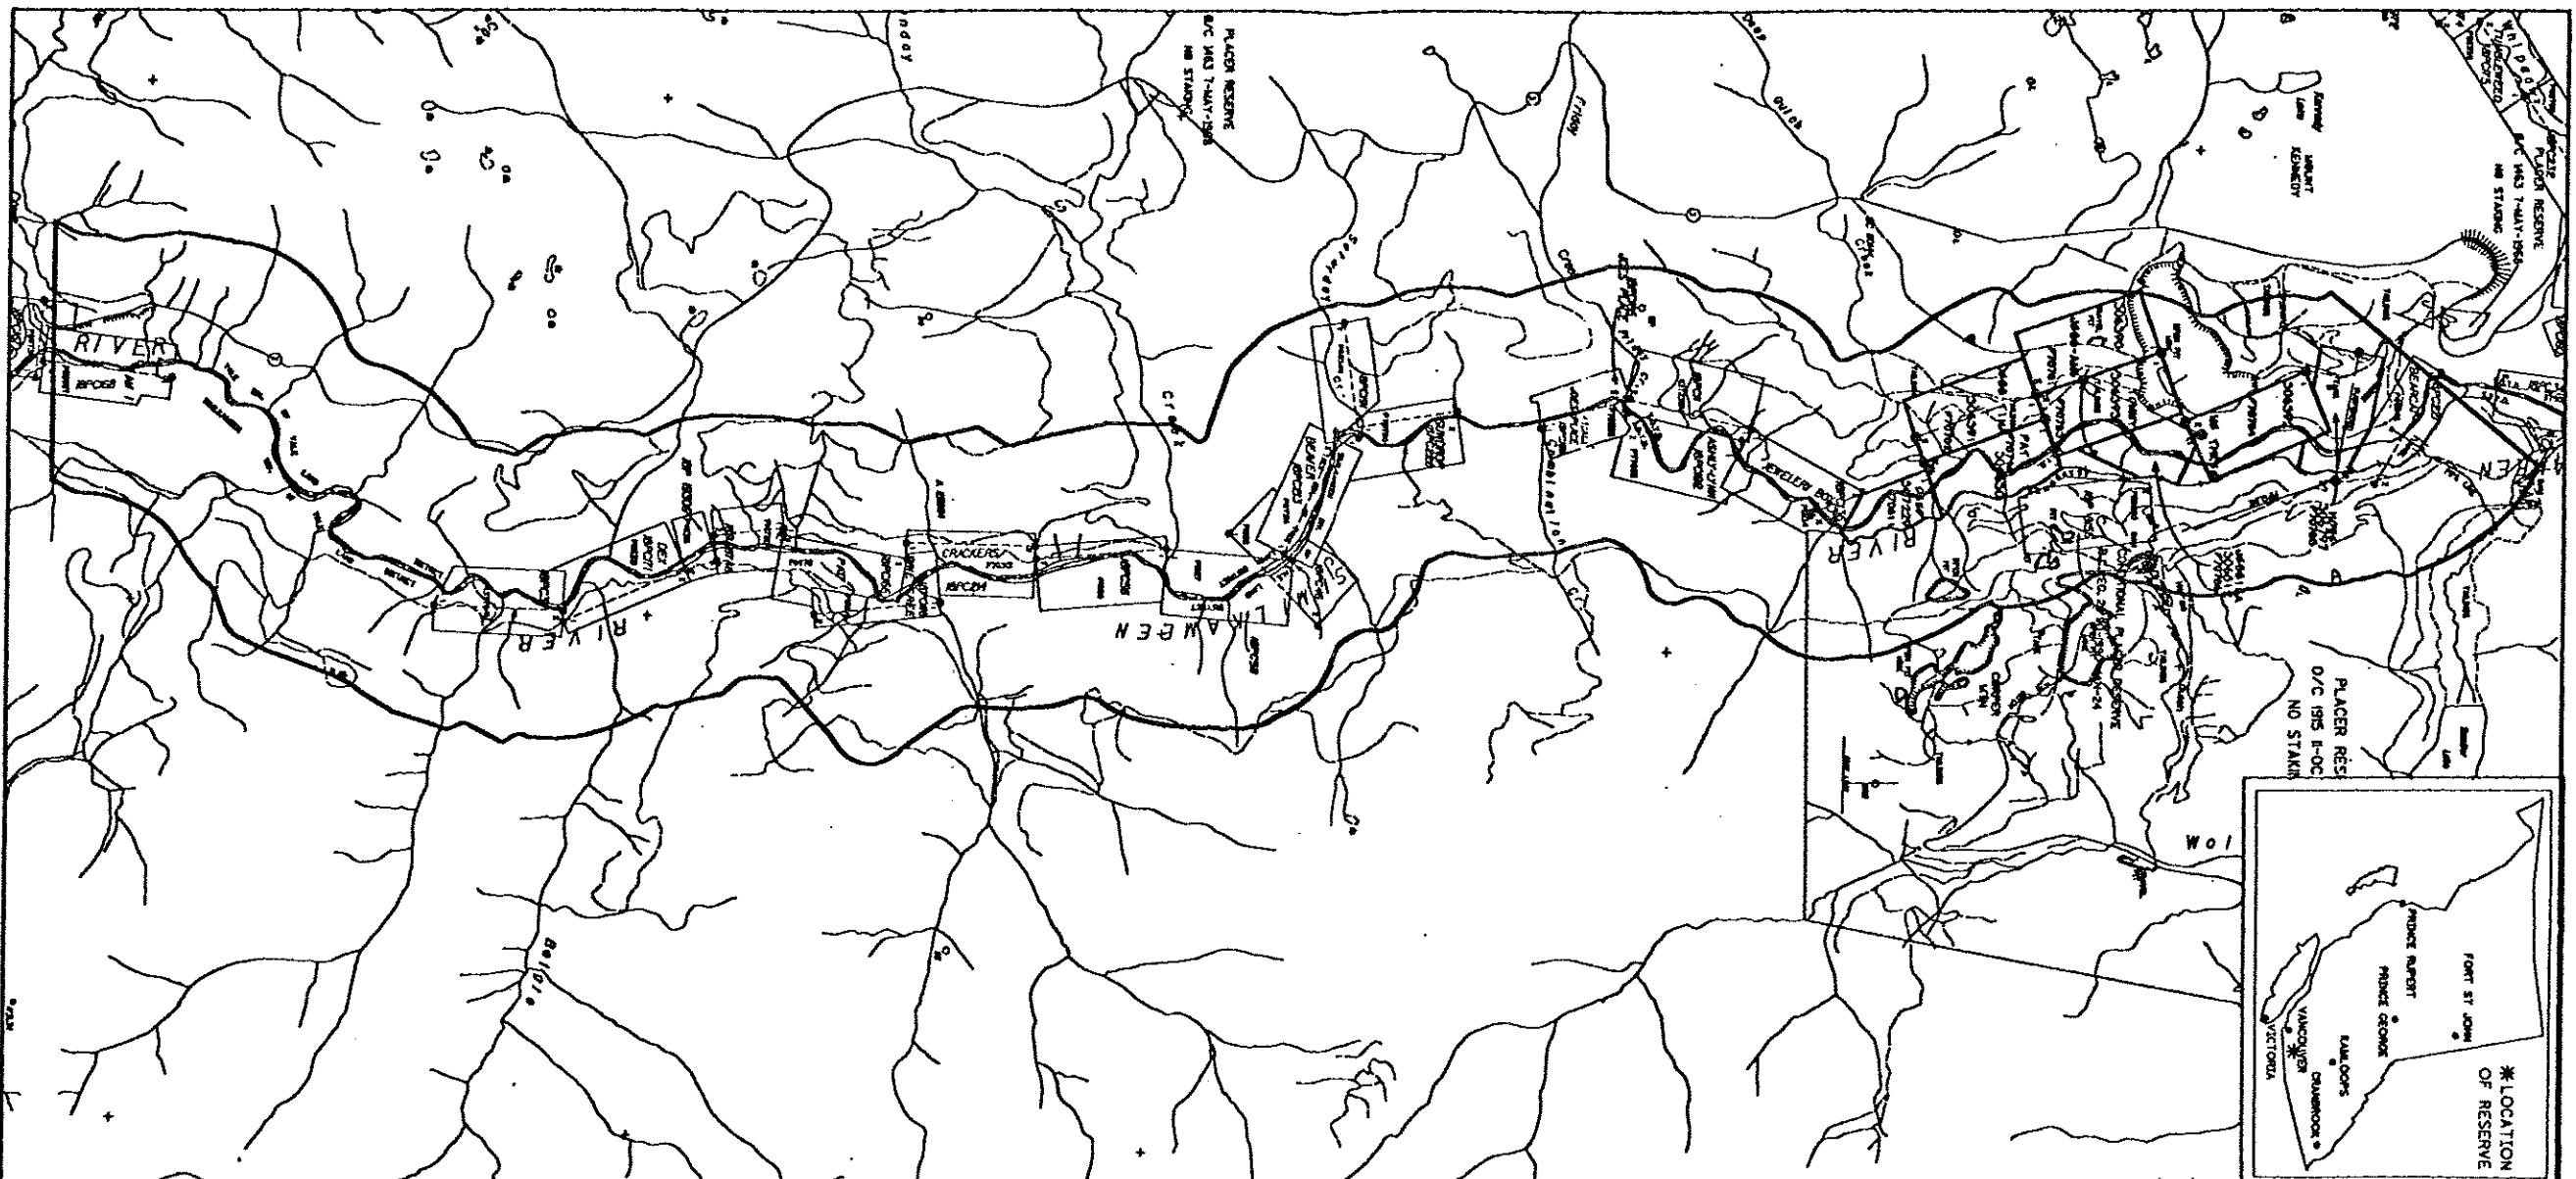

PROVINCE OF BRITISH COLUMBIA
MINISTRY OF ENERGY, MINES AND PETROLEUM RESOURCES
MINERAL TITLES BRANCH

SIMILKAMEEN RIVER HYDROELECTRIC RESERVE

This is a summary sketch of the area shown in black on Mineral Titles Reference Maps (File 12000 0)

LAND DISTRICT: YALE DIVISION OF YALE
SIMILKAMEEN DIVISION OF YALE

MINING DIVISION: SIMILKAMEEN

MAPS: 092H018, 092H028, 092H038

SCALE 1:150 000

SKETCH PREPARED BY: LCK