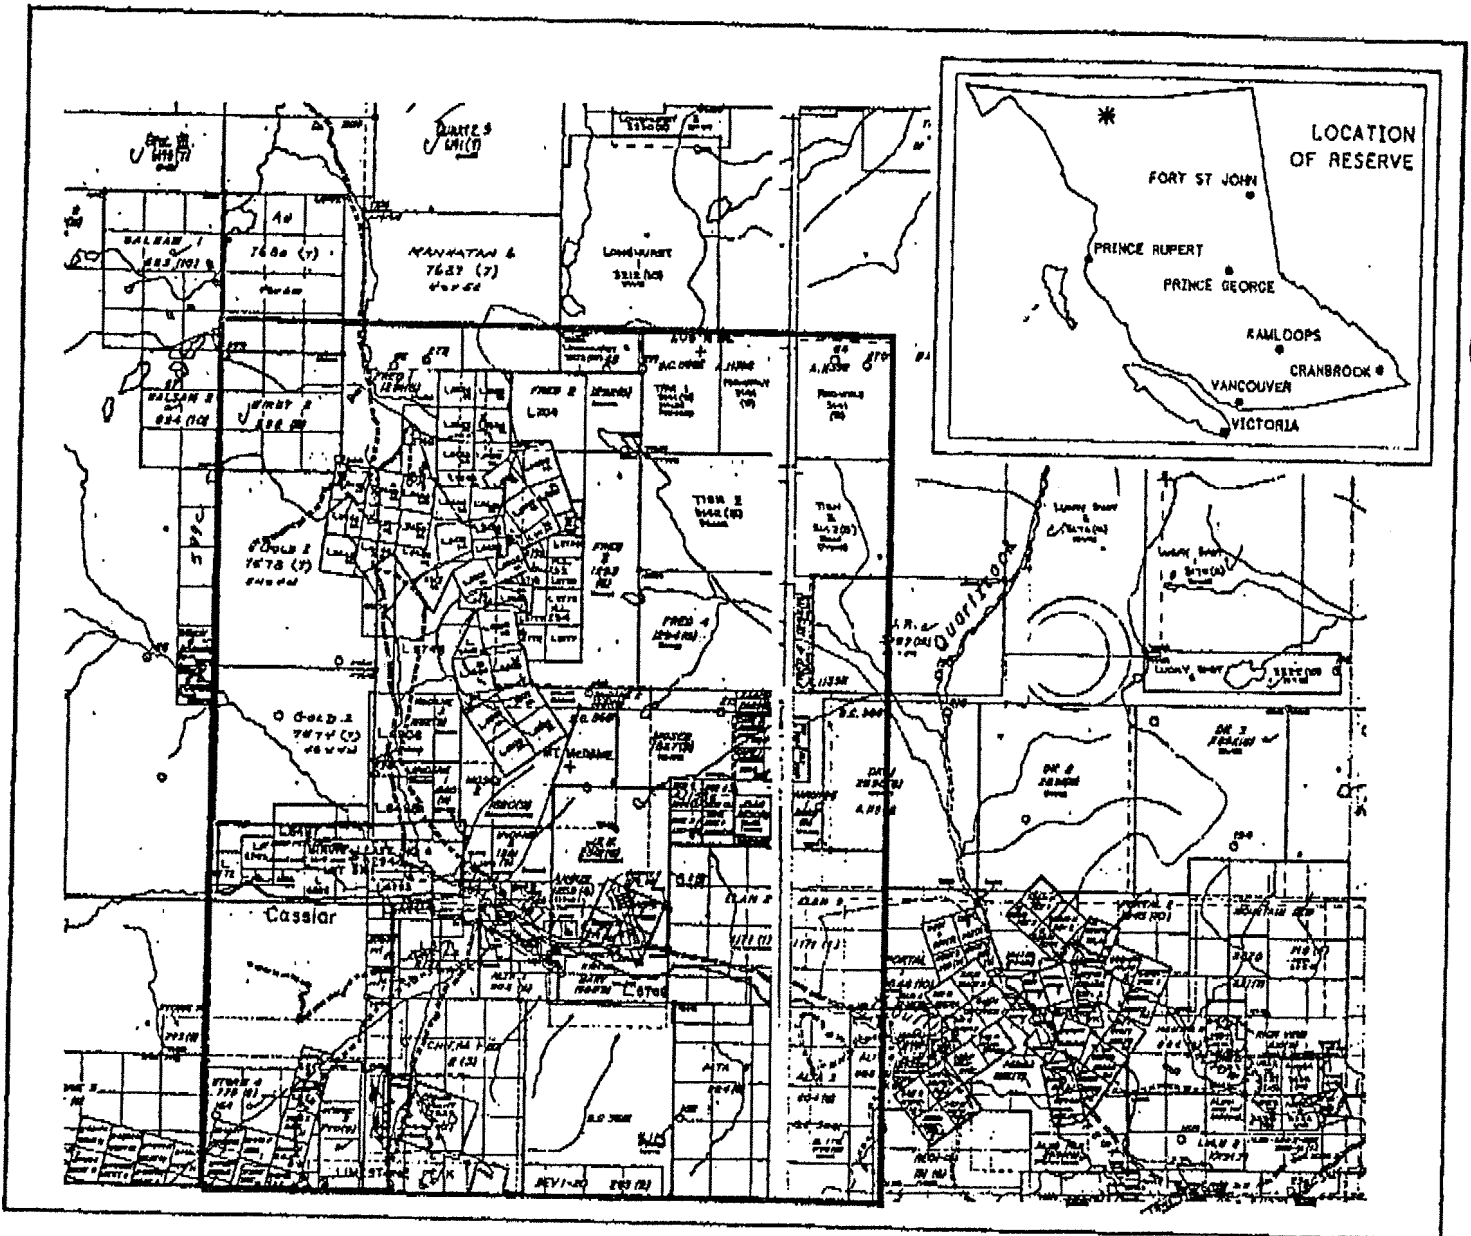

PROVINCE OF BRITISH COLUMBIA  
MINISTRY OF ENERGY, MINES AND PETROLEUM RESOURCES  
MINERAL TITLES BRANCH

CASSIAR LEASES

This is a summary sketch of the area shown in black on Mineral Titles Reference Maps (File 12000 01)

LAND DISTRICT: CASSIAR

MINING DIVISION: LIARD

MAPS: 104P05E, 104P05W

SCALE 1:100 000

SKETCH PREPARED BY: MAS