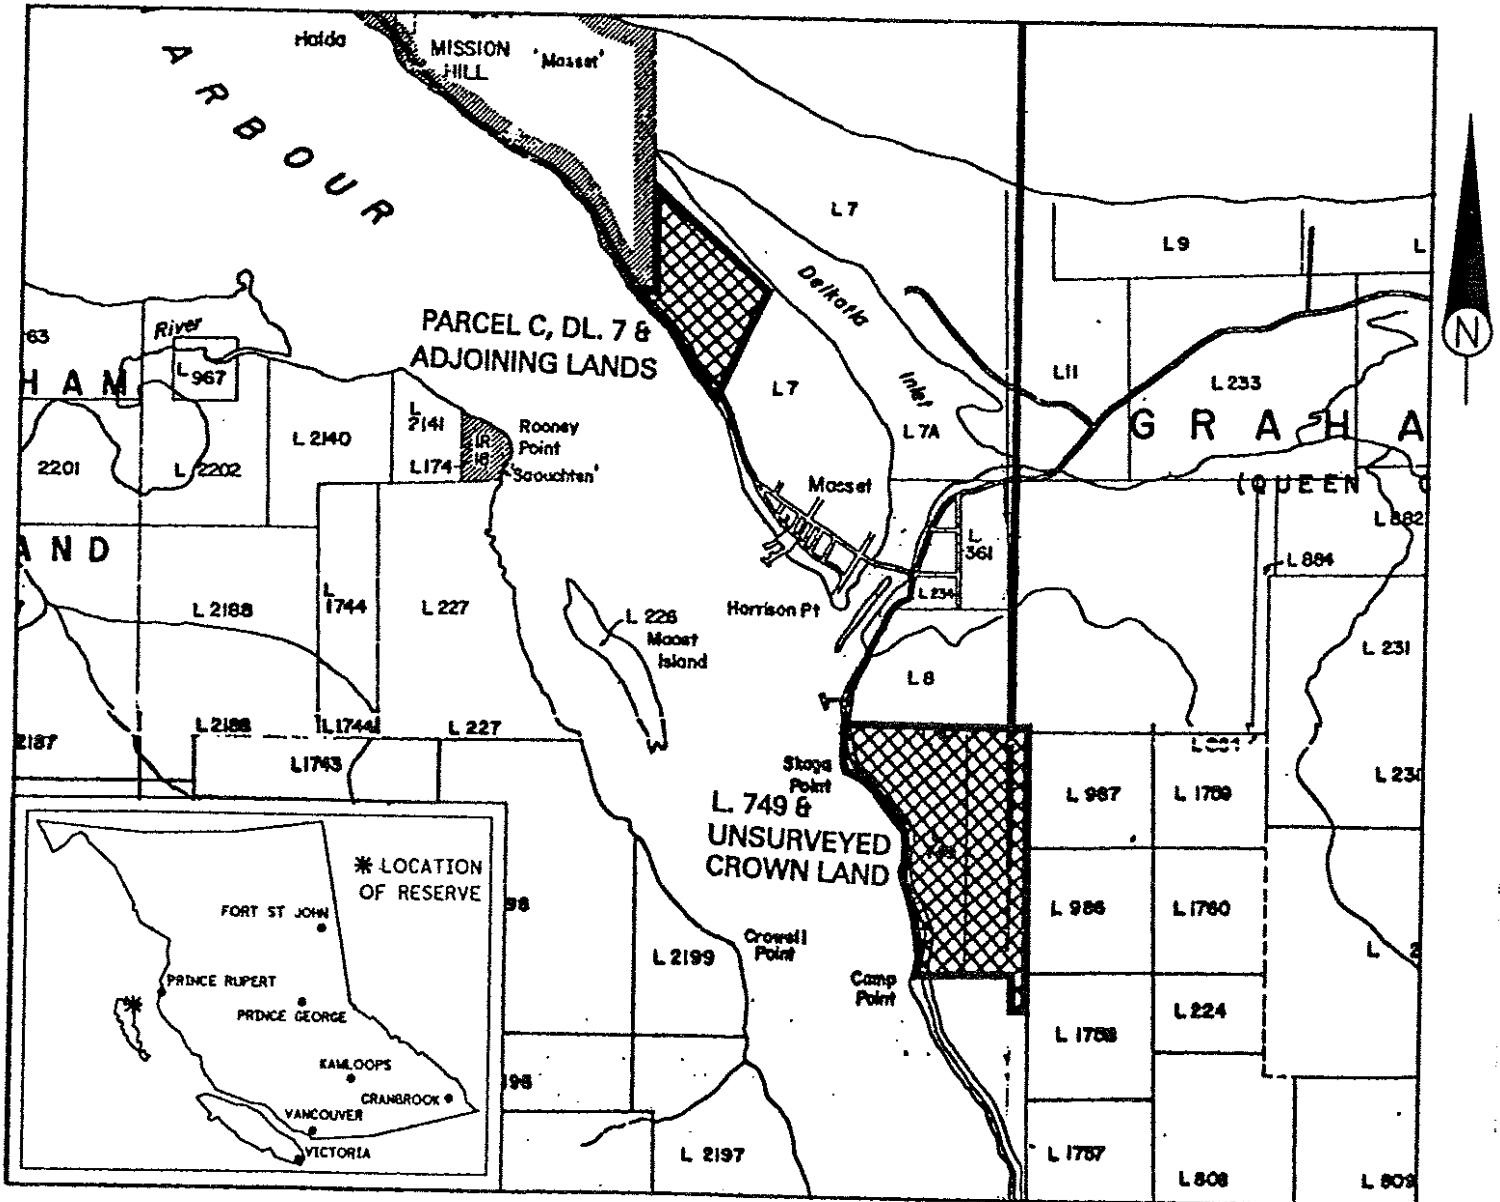

FILE NO. 14280-03-866

PROVINCE OF BRITISH COLUMBIA
MINISTRY OF ENERGY, MINES AND PETROLEUM RESOURCES
MINERAL TITLES BRANCH

MASSETT INDIAN BAND - GRAHAM ISLAND

This is a summary sketch of the area shown in black on Mineral Titles Reference Maps (File 12000 01)

LAND DISTRICT: QUEEN CHARLOTTE	MINING DIVISION: SKEENA	
MAPS: M103F16E, P103F16E, M103K01E	SCALE 1: 50 000	SKETCH PREPARED BY: LCK