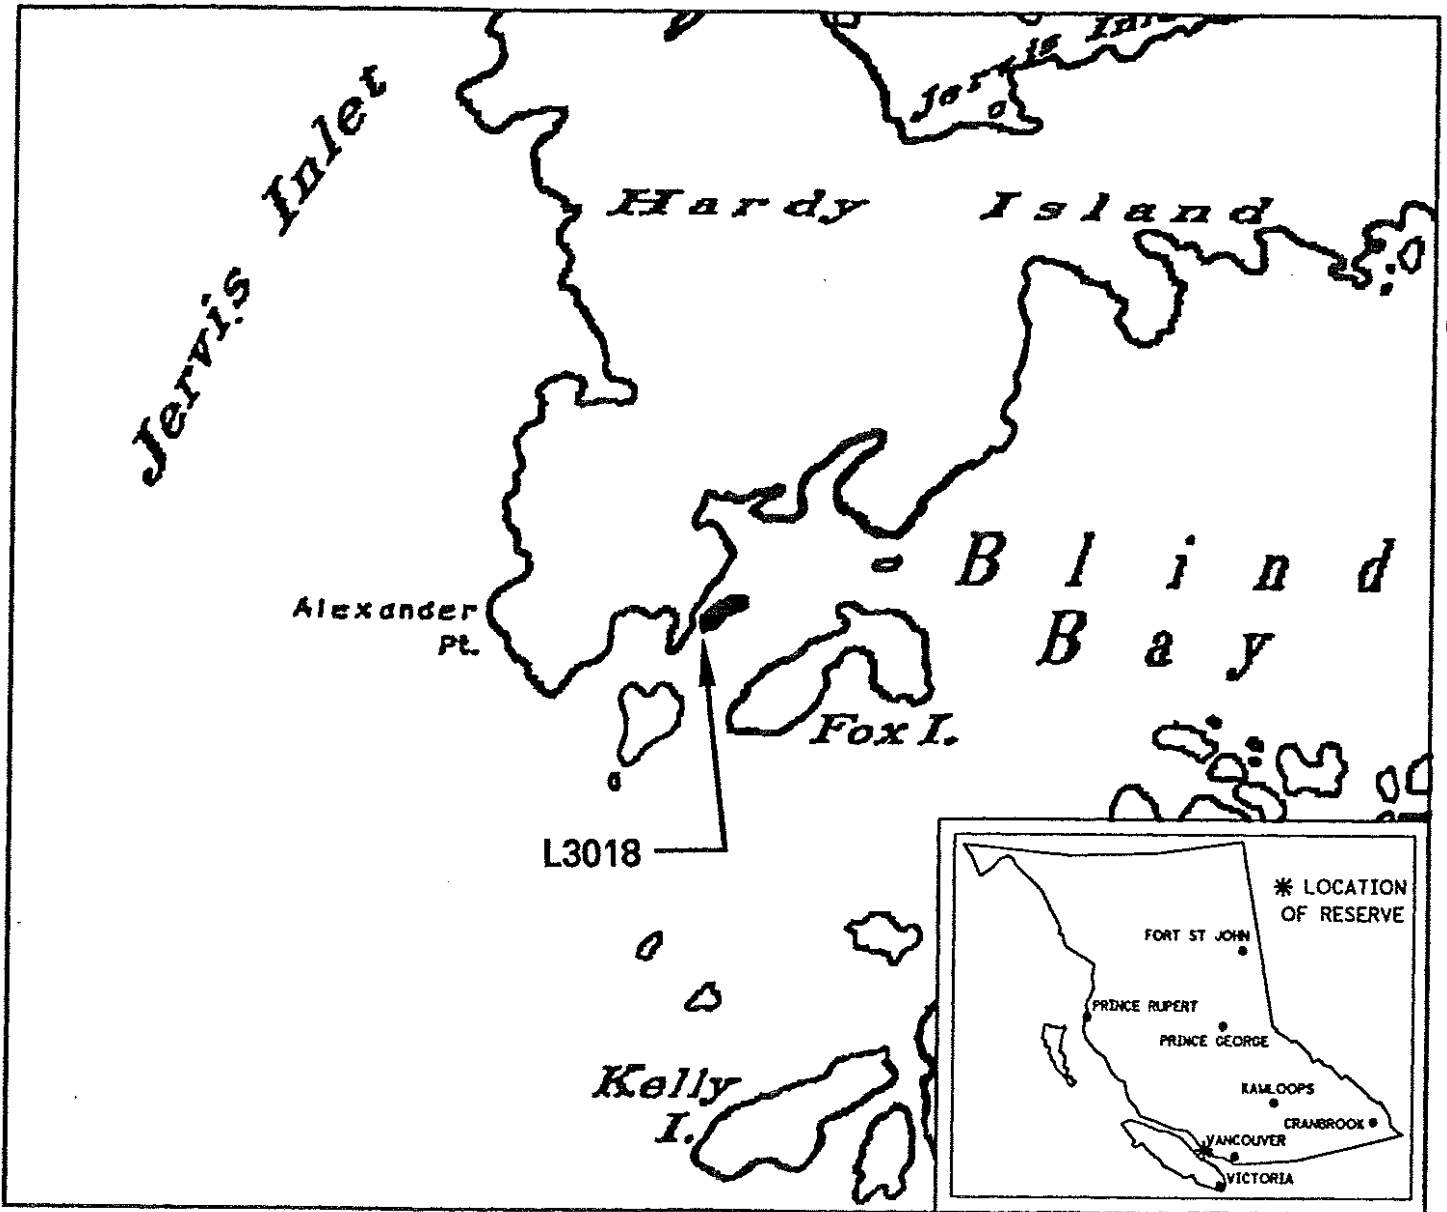

PROVINCE OF BRITISH COLUMBIA
MINISTRY OF ENERGY, MINES AND PETROLEUM RESOURCES
MINERAL TITLES BRANCH

D.L.3018-BLIND BAY

This is a summary sketch of the area shown in black on Mineral Titles Reference Maps (File 12000 01)

LAND DISTRICT: NEW WESTMINSTER	MINING DIVISION: VANCOUVER	
MAPS: 092F09E-G	SCALE 1: 31680	SKETCH PREPARED BY: TAP