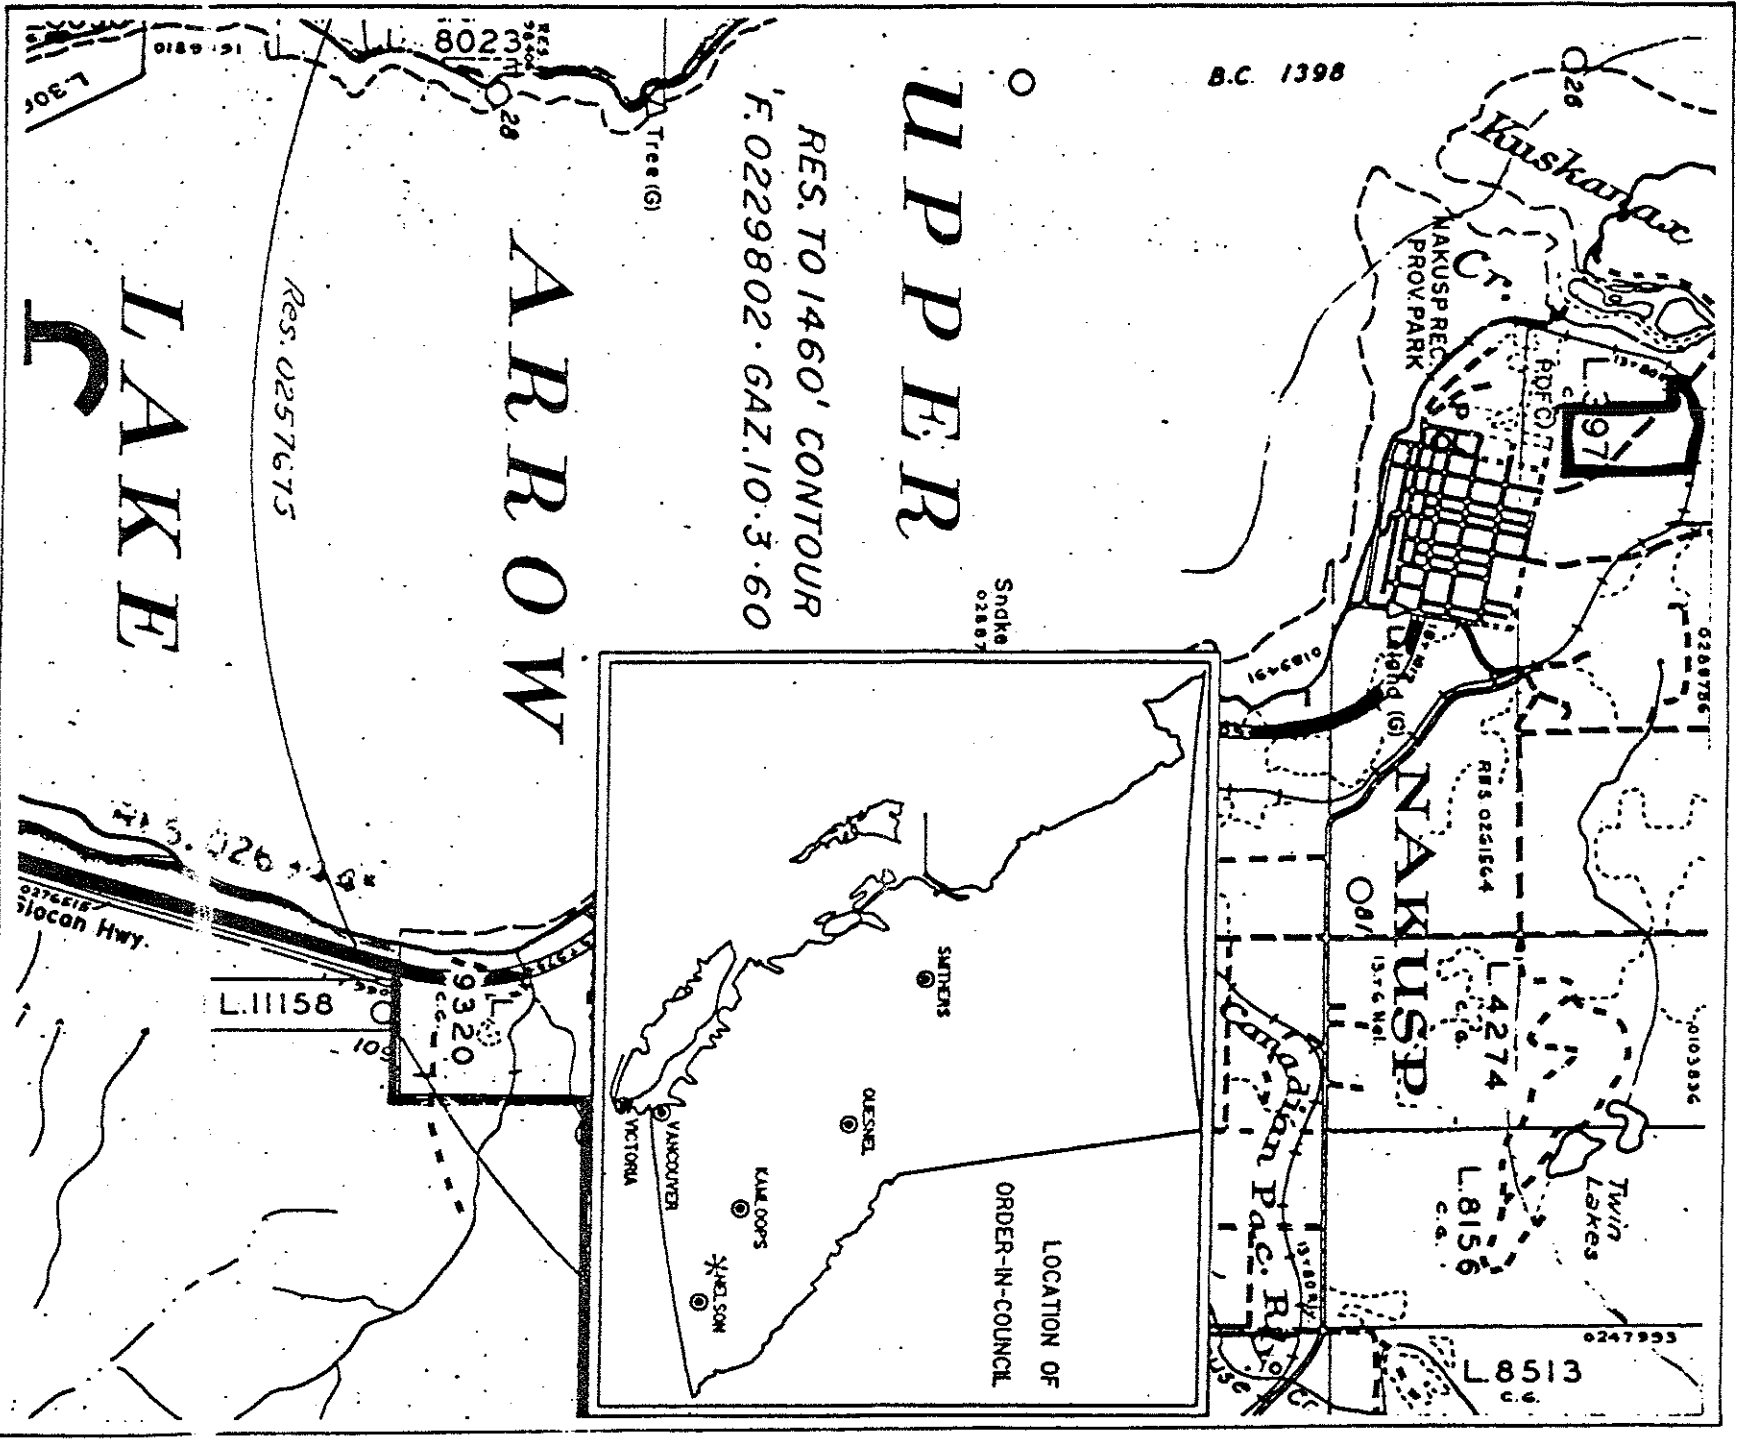

Province of British Columbia

Ministry of Energy, Mines and Petroleum Resources

MINERAL RESOURCES BRANCH-TITLES DIVISION

LANDS PARKS and HOUSING RESERVE

UPPER

RES. TO 1460' CONTOUR
F. 0229802 · GAZ. 10.3.60

ARROW

LAKE

SCALE - 1:31 680

CONTOUR INTERVAL -

MINING DIVISION SLOCAN	SKETCH PREPARED BY J. B. JARVIS
LAND DISTRICT KOOTENAY	MINERAL TITLES DRAUGHTING, VICTORIA B.C.
MAP NO. 82 K/4 W	DATE 86-06-23