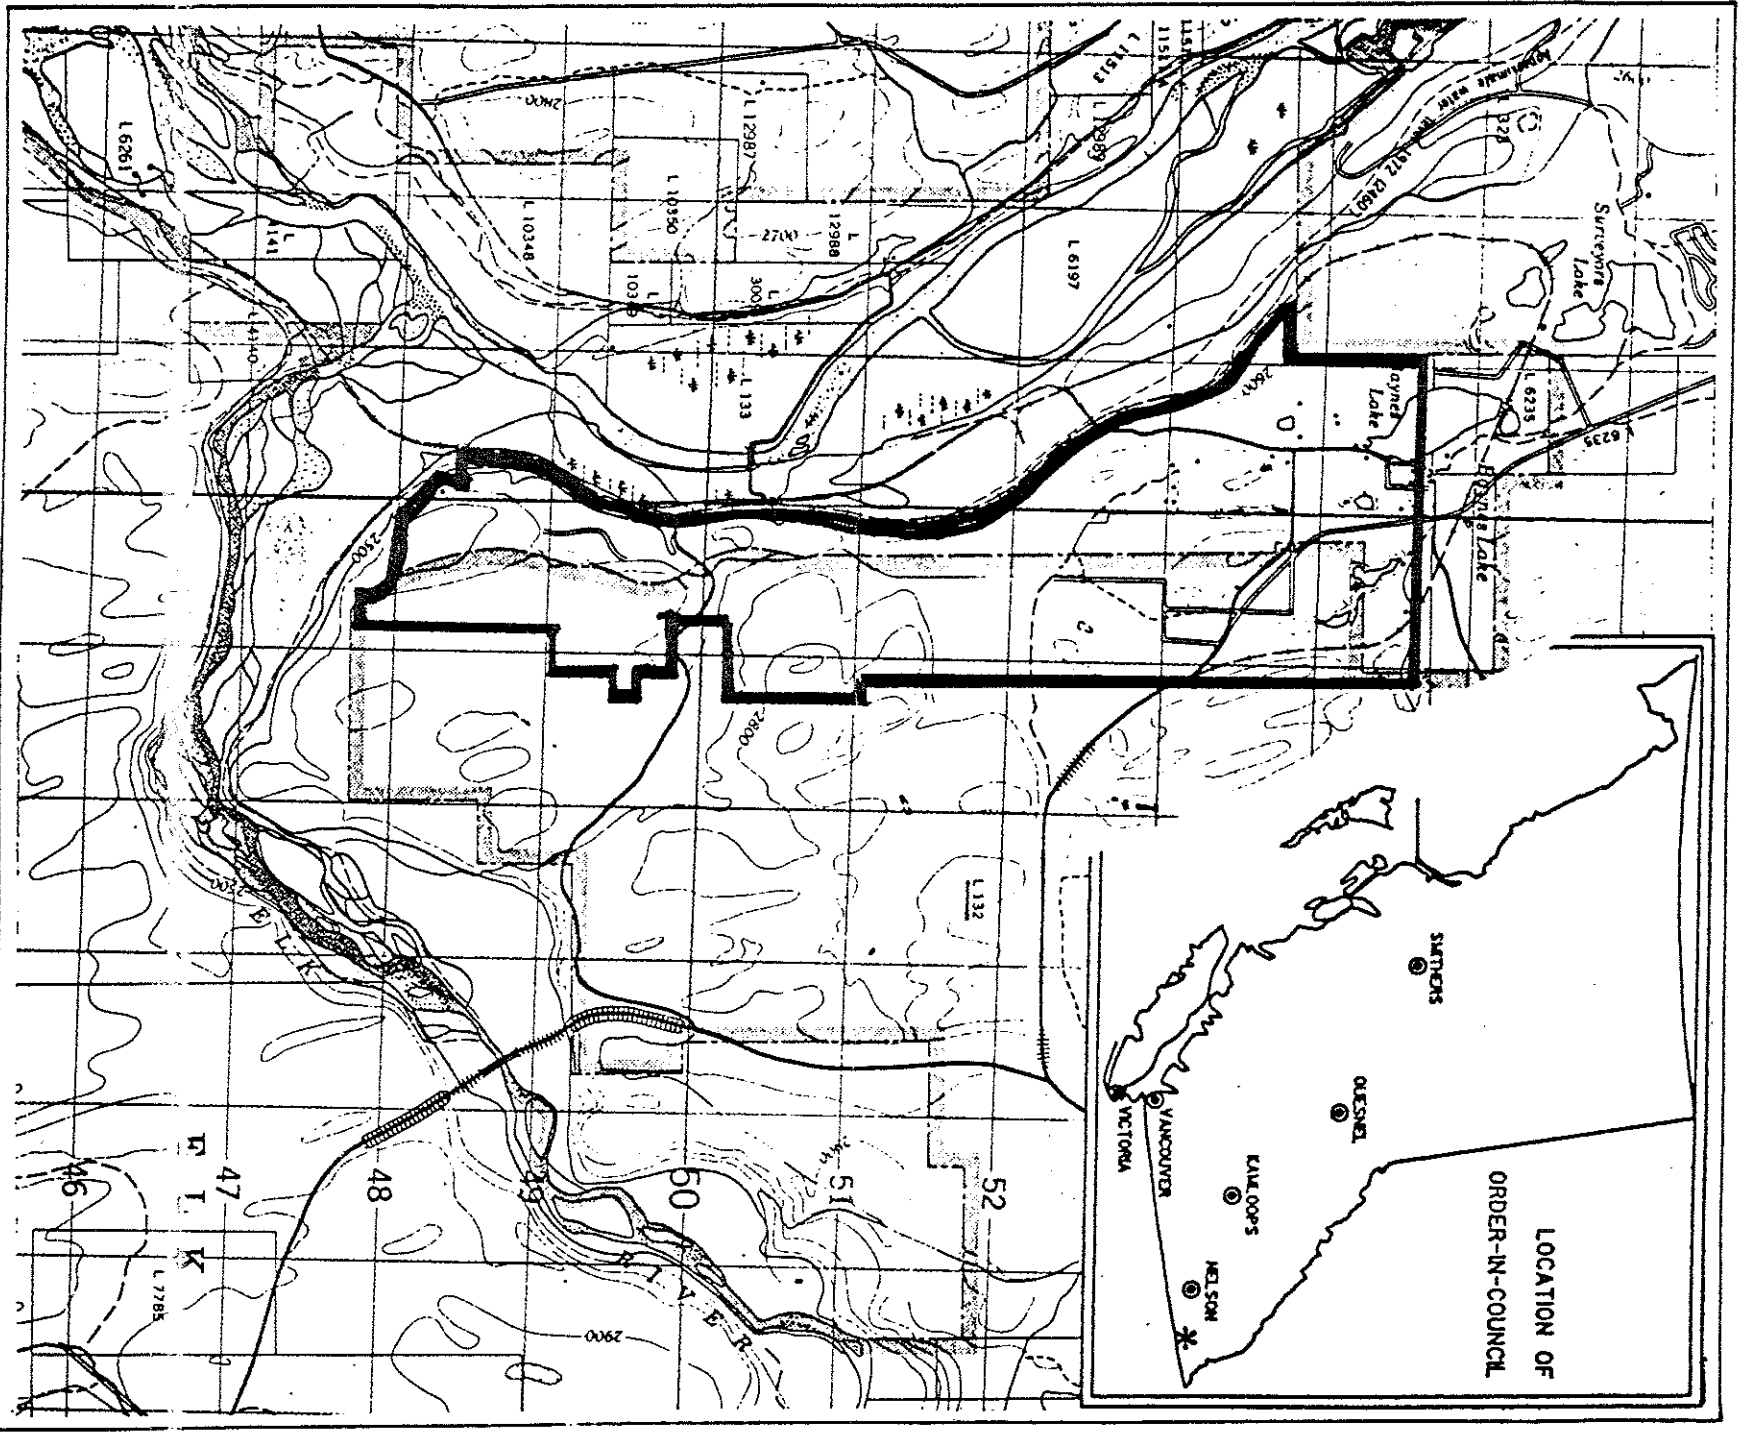

Province of British Columbia
Ministry of Energy, Mines and Petroleum Resources
MINERAL RESOURCES BRANCH - TITLES DIVISION
LANDS, PARKS, and HOUSING RESERVE

SCALE - 1:50 000

CONTOUR INTERVAL - 100 ft.

MINING DIVISION FORT STEELE	SKETCH PREPARED BY J. B. JARVIS
LAND DISTRICT KOOTENAY	MINERAL TITLES DRAUGHTING, VICTORIA B.C.
MAP NO. 826/3E	DATE 86-06-23