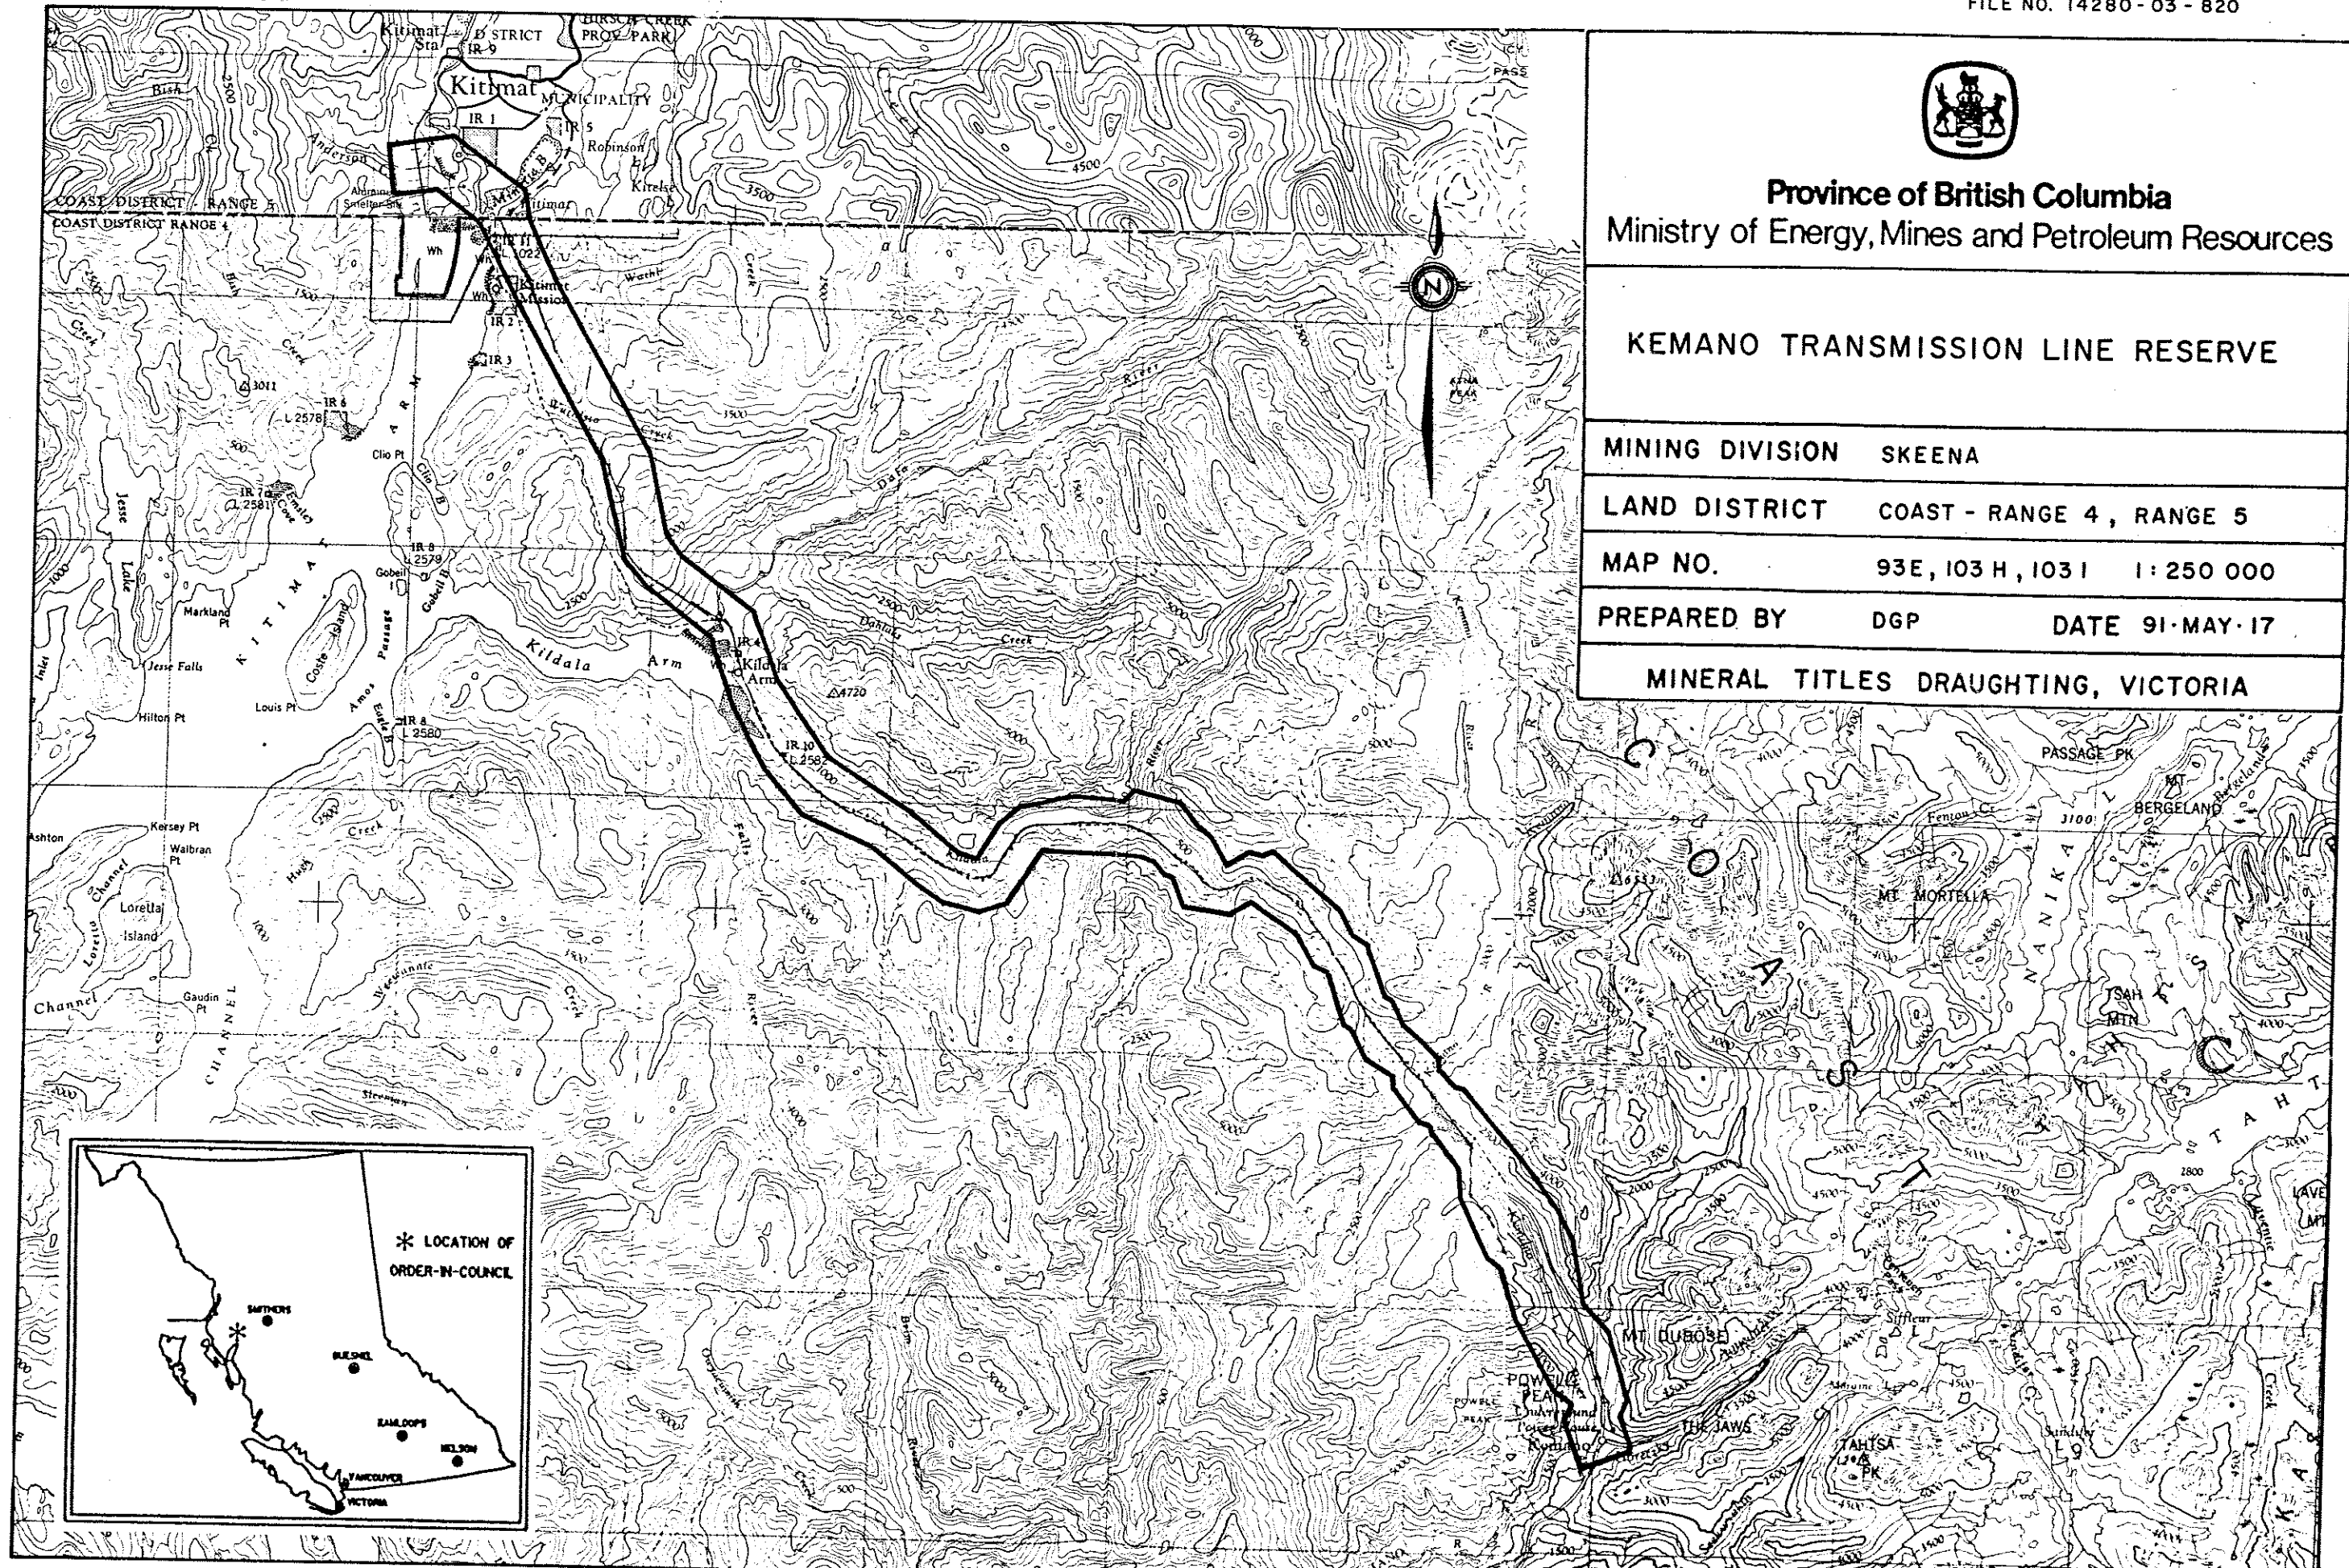

Province of British Columbia  
Ministry of Energy, Mines and Petroleum Resources

KEMANO TRANSMISSION LINE RESERVE

MINING DIVISION SKEENA

LAND DISTRICT COAST - RANGE 4, RANGE 5

MAP NO. 93E, 103 H, 103 I 1:250 000

PREPARED BY DGP DATE 91-MAY-17

MINERAL TITLES DRAUGHTING, VICTORIA

\* LOCATION OF  
ORDER-IN-COUNCIL