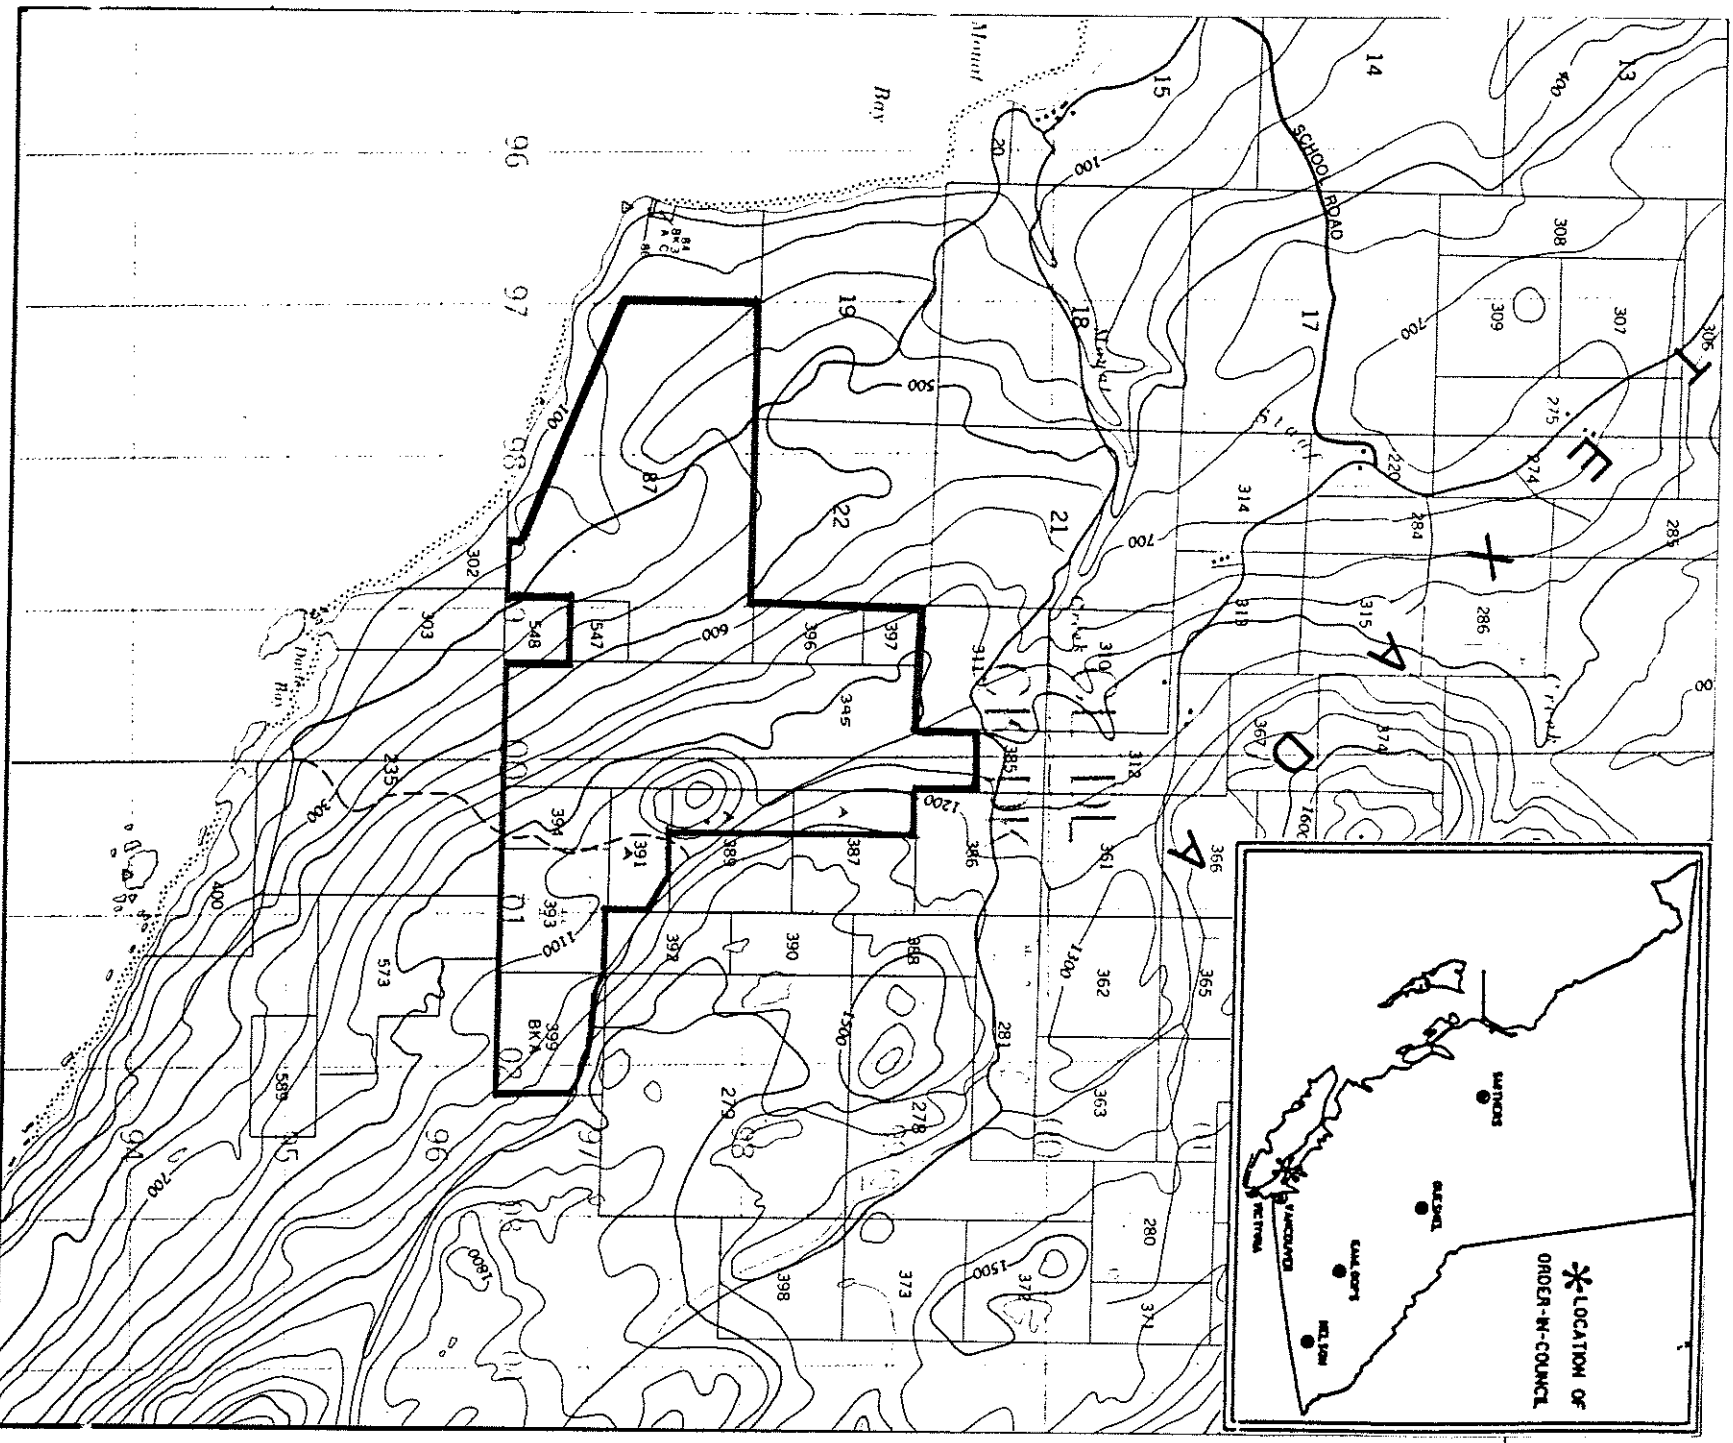

Province of British Columbia

Ministry of Energy, Mines and Petroleum Resources
Mineral Resources Division - Titles Branch

LAND ACT LEASE CONVERSION RESERVE

This sketch is a summary of the area. The area is shown in black on Mineral Titles Reference Maps listed below; file number 12000 - 01 in Mineral Titles Branch Office.

LAND DISTRICT: TEXADA ISLAND MAP NO: 92F/9W	MINING DIVISION: NANAIMO SKETCH PREPARED BY: J.B.J.
--	--

Province of British Columbia
Ministry of Energy, Mines and Petroleum Resources
Mineral Resources Division - Titles Branch

LAND ACT LEASE CONVERSION RESERVE

This sketch is a summary of the area. The area is shown in black on Mineral Titles Reference Maps listed below; file number I2000 - 01 in Mineral Titles Branch Office.

LAND DISTRICT: TEXADA ISLAND	MINING DIVISION: NANAIMO
MAP NO: 92F/10E	SKETCH PREPARED BY: J.B.J.