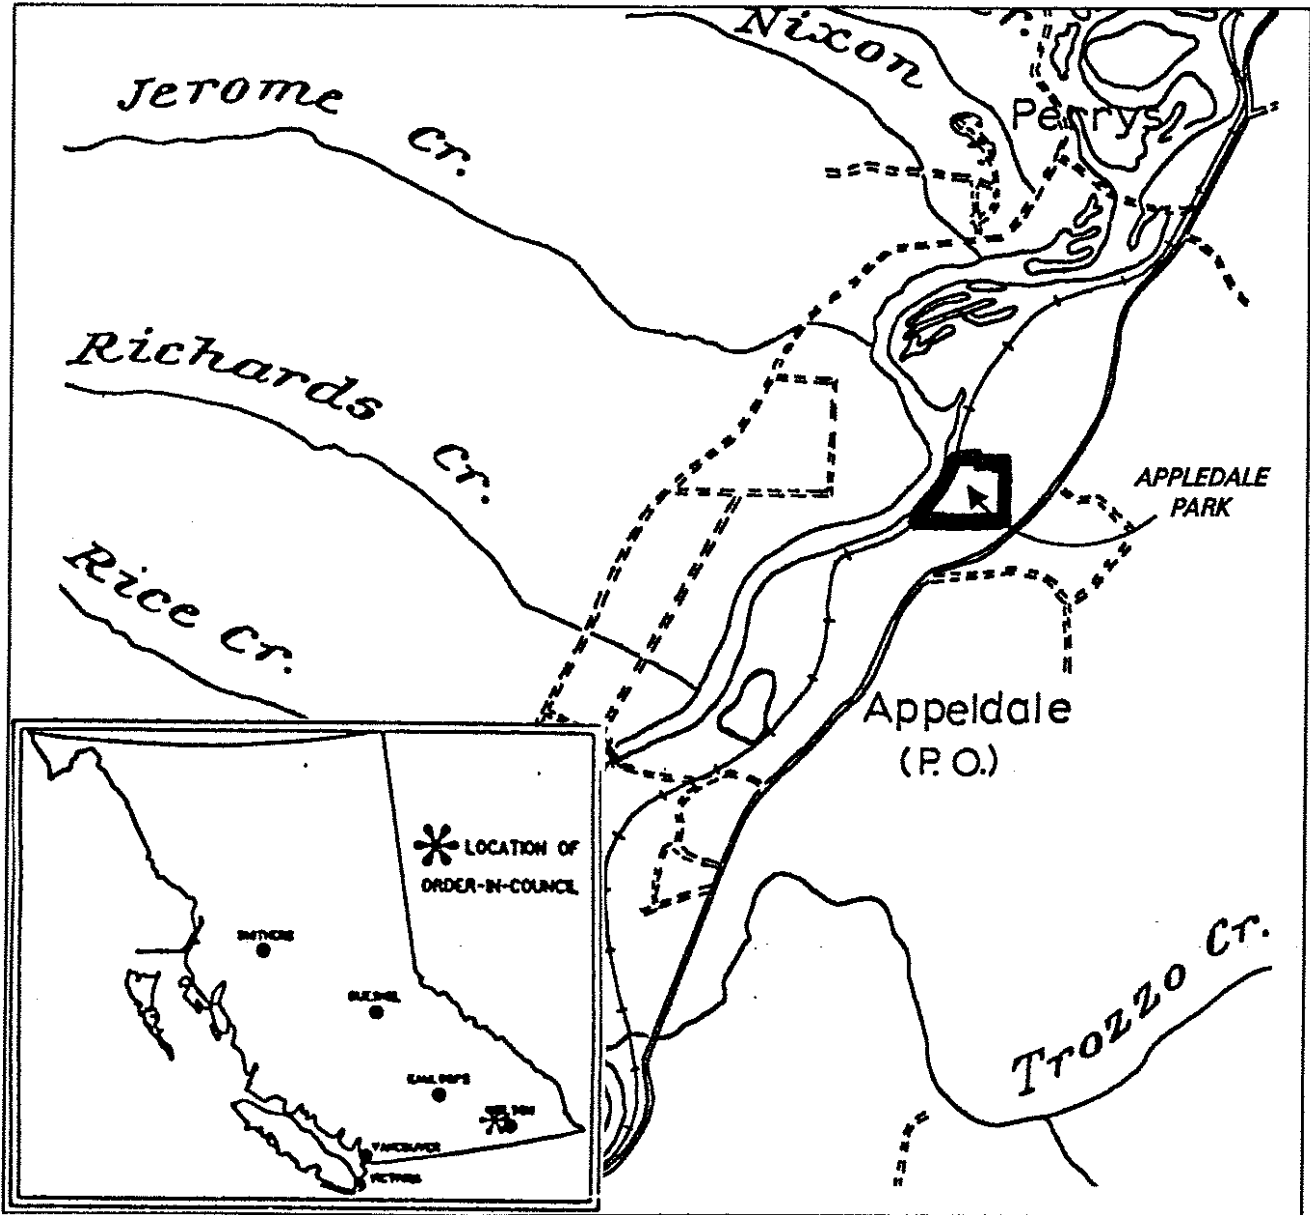

Province of British Columbia
 Ministry of Energy, Mines and Petroleum Resources
 Mineral Resources Division - Titles Branch

APPLEDALE PARK

This sketch is a sketch of the area. The area shown in black on Mineral Titles Reference Maps listed below: file number 12000-01 in Mineral Titles Branch Office.

| | |
|-------------------------|----------------------------|
| LAND DISTRICT: KOOTENAY | MINING DIVISION: SLOCAN |
| MAP NUMBER: 082F12E | SKETCH PREPARED BY: M.A.S. |