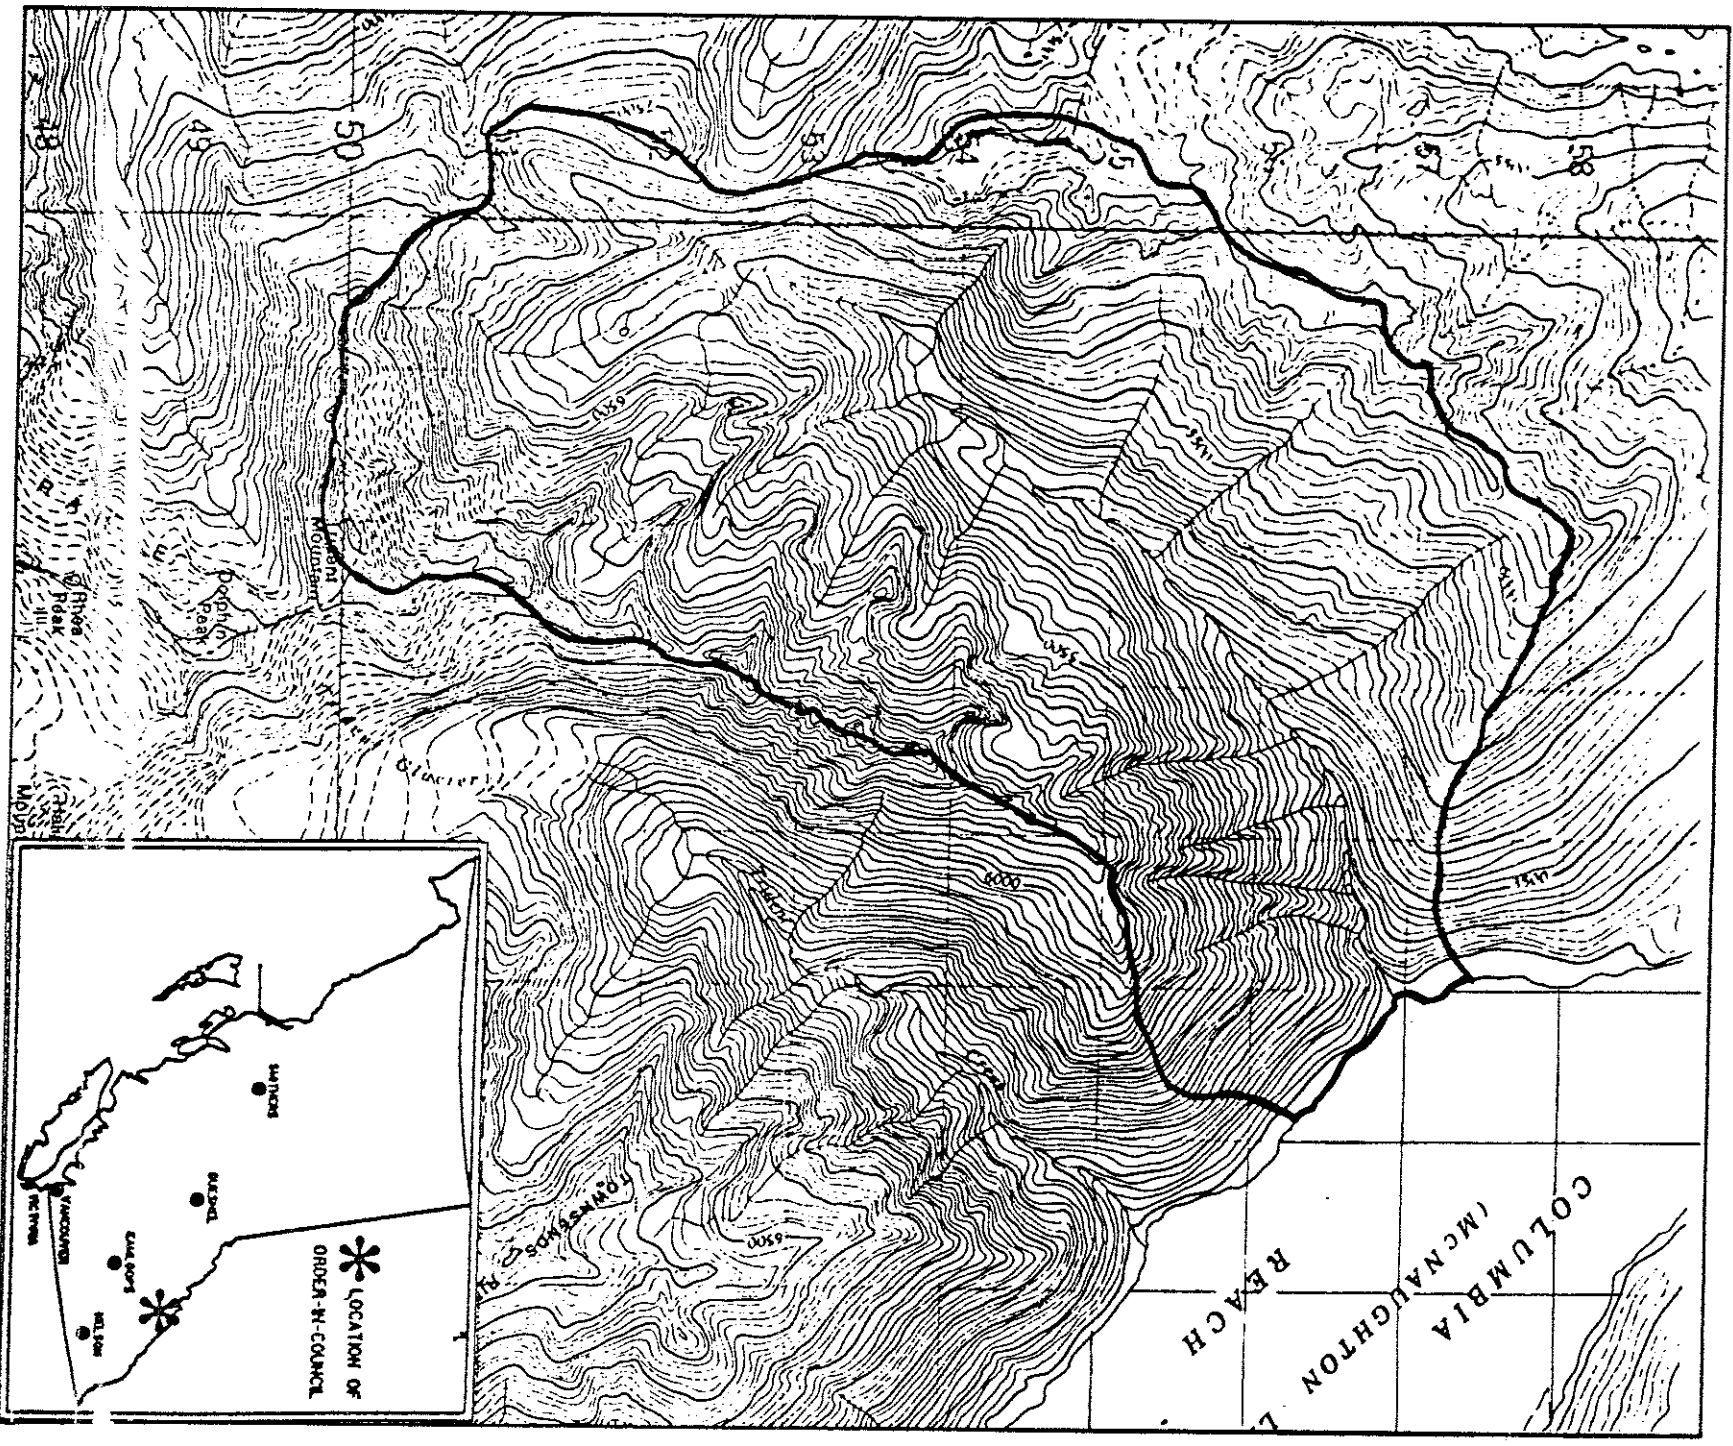

Province of British Columbia
 Ministry of Energy, Mines and Petroleum Resources
 Mineral Resources Division - Titles Branch
KINBASKET LAKE PLACER CLAIM LAND

This sketch is a summary of the area. The area is shown in black on Mineral Titles Reference Maps listed below the number 12000 - 01 in Mineral Titles Branch Office.

<p>LAND DISTRICT: KOOTENAY</p>	<p>MINING DIVISION: GOLDEN</p>
<p>MAP NO: P 82M-16E</p>	<p>SKETCH PREPARED BY: EILEEN MULLINS</p>