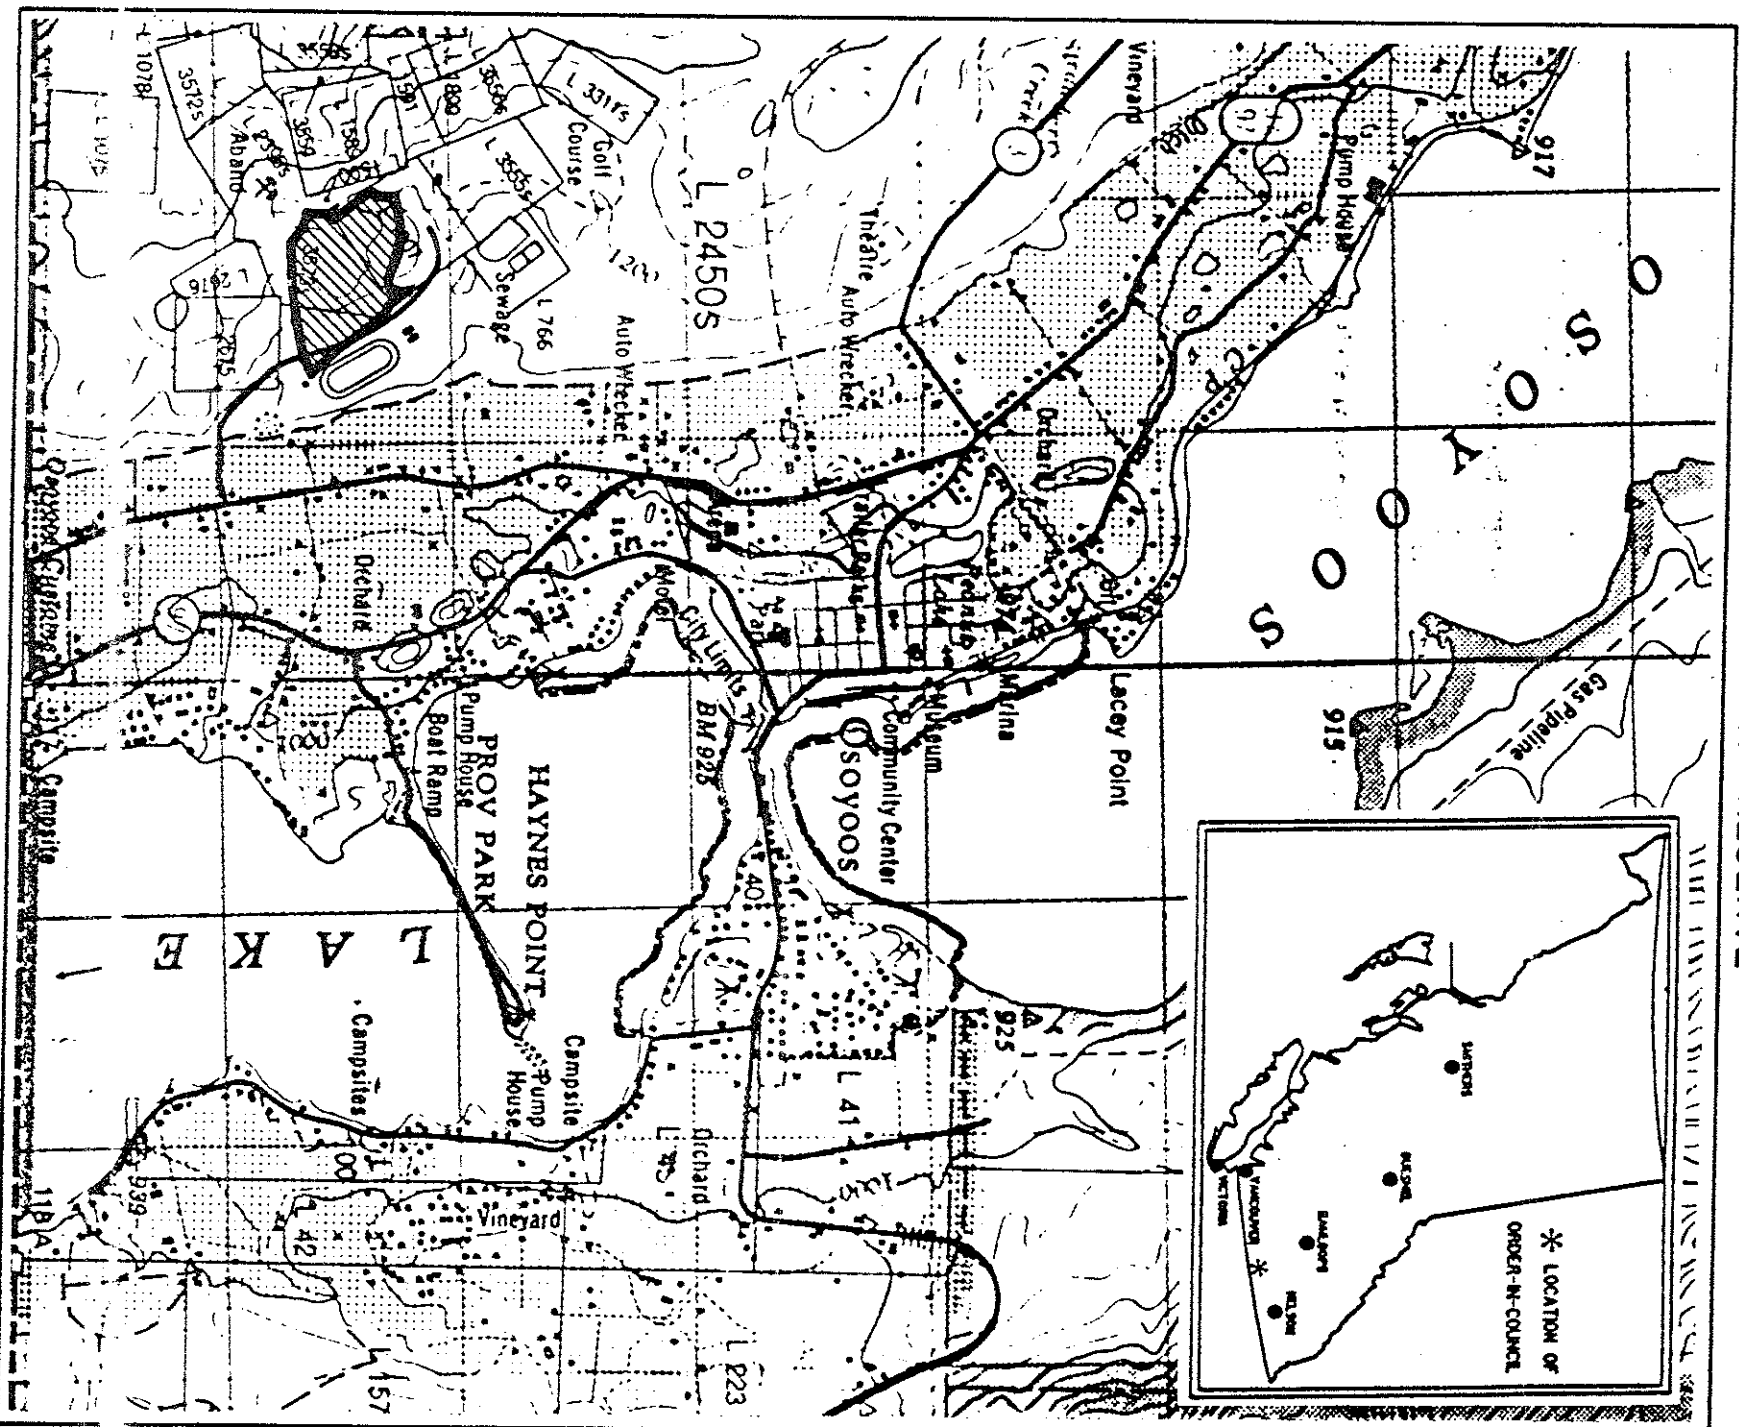

Province of British Columbia  
Ministry of Energy, Mines and Petroleum Resources  
Mineral Resources Division - Titles Branch

WEST BENCH RESERVE

This sketch is a summary of the area. The area is shown in black on Mineral Titles Reference Maps listed below: file number 12000 - 01 in Mineral Titles Branch Office.

LAND DISTRICT:	SIMILKAMEEN	MINING DIVISION:	OSOYOOS
MAP NO:	82 E/03 W	SKETCH PREPARED BY:	DGP