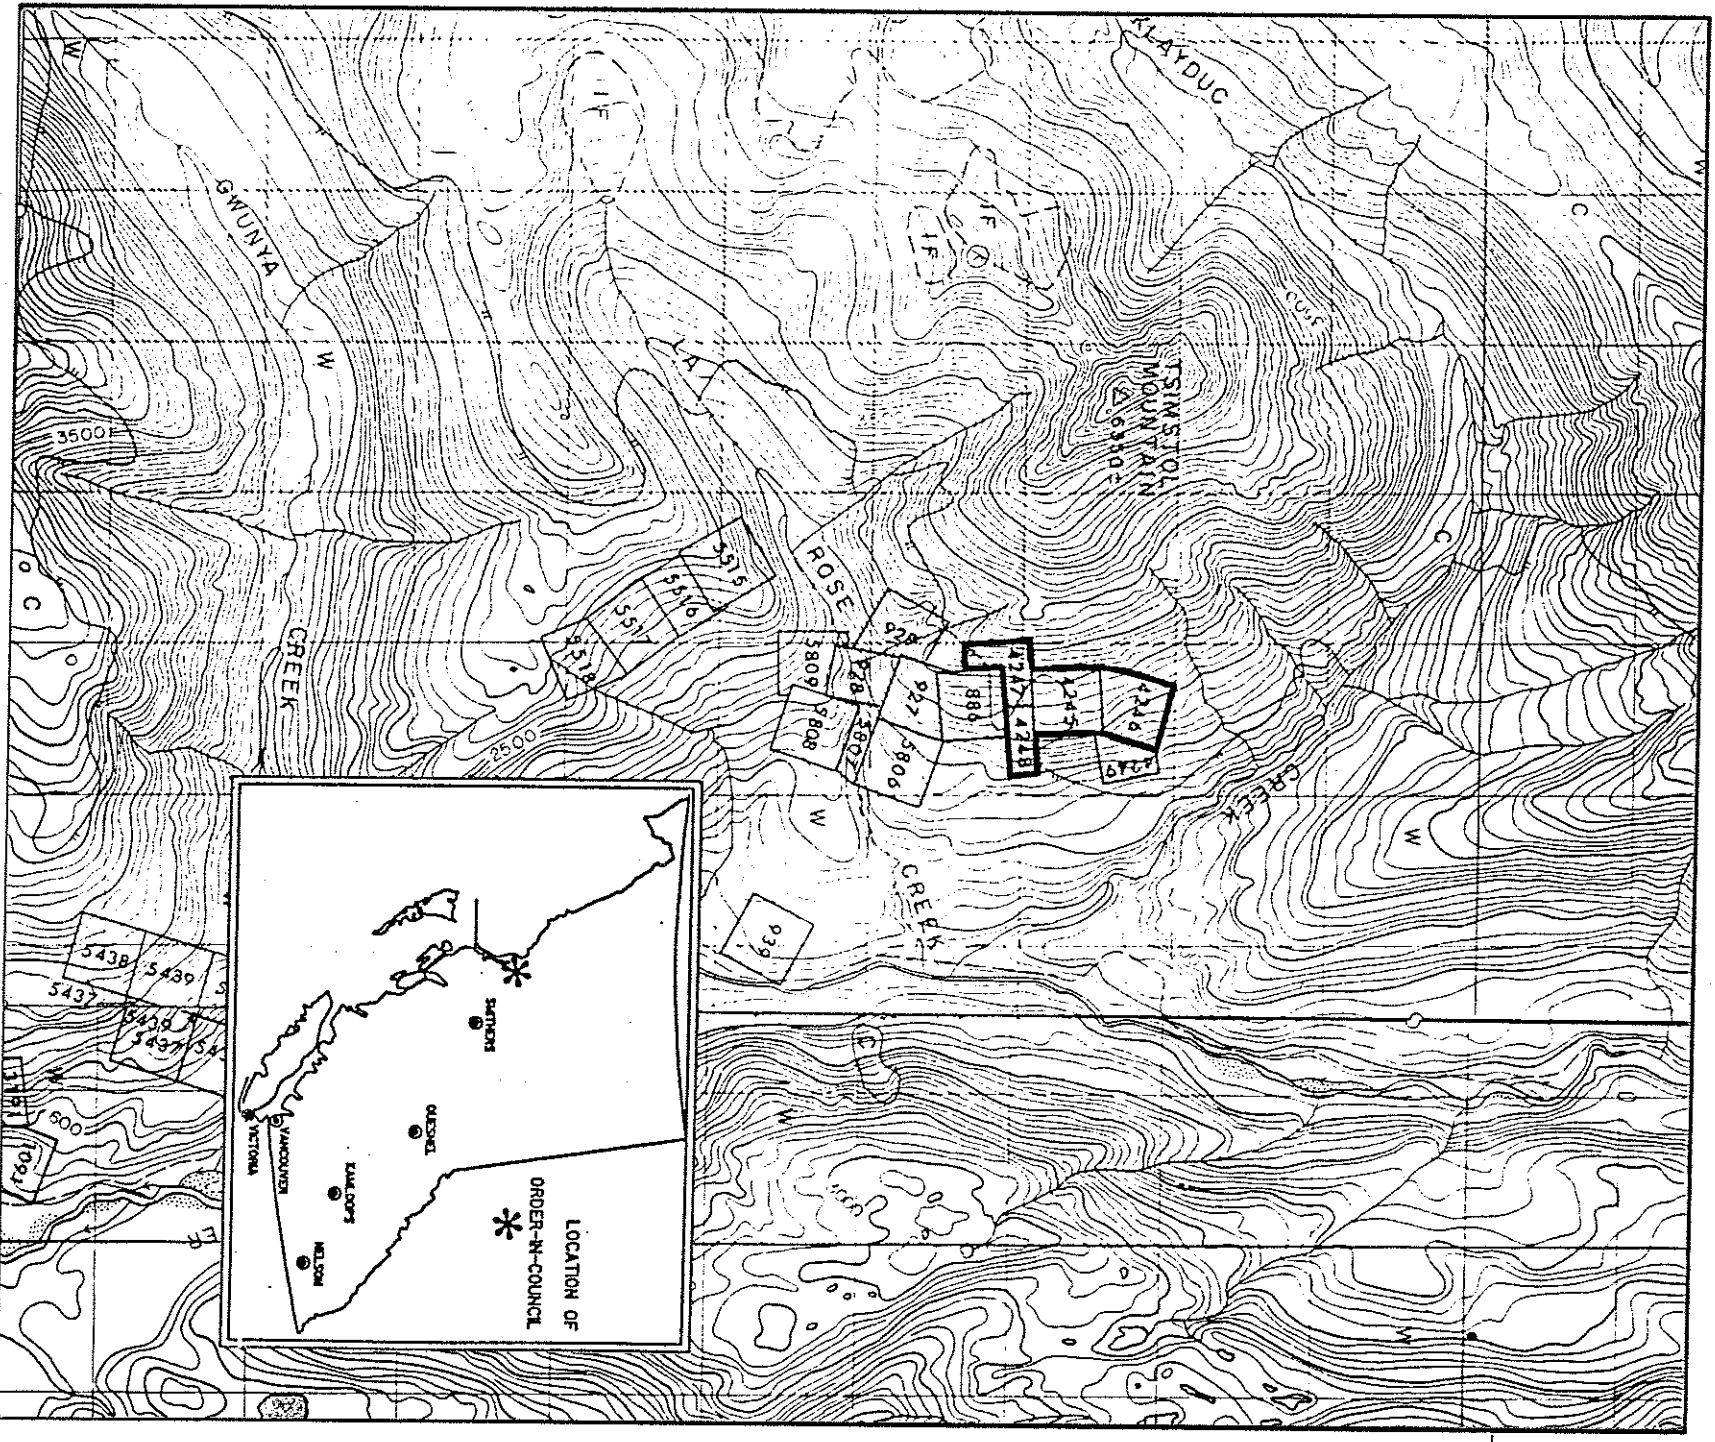

Province of British Columbia
Ministry of Energy, Mines and Petroleum Resources
Mineral Resources Division - Titles Branch
LA ROSE CREEK (SITE 2)

This sketch is a summary of the area. The area is shown in black on Mineral Titles Reference Maps listed below: file number 12000 - 01 in Mineral Titles Branch Office.

LAND DISTRICT: CASIAR	MINING DIVISION: SKEENA
MAP NO: 103P/12E	SKETCH PREPARED BY: K. DEMPSTER