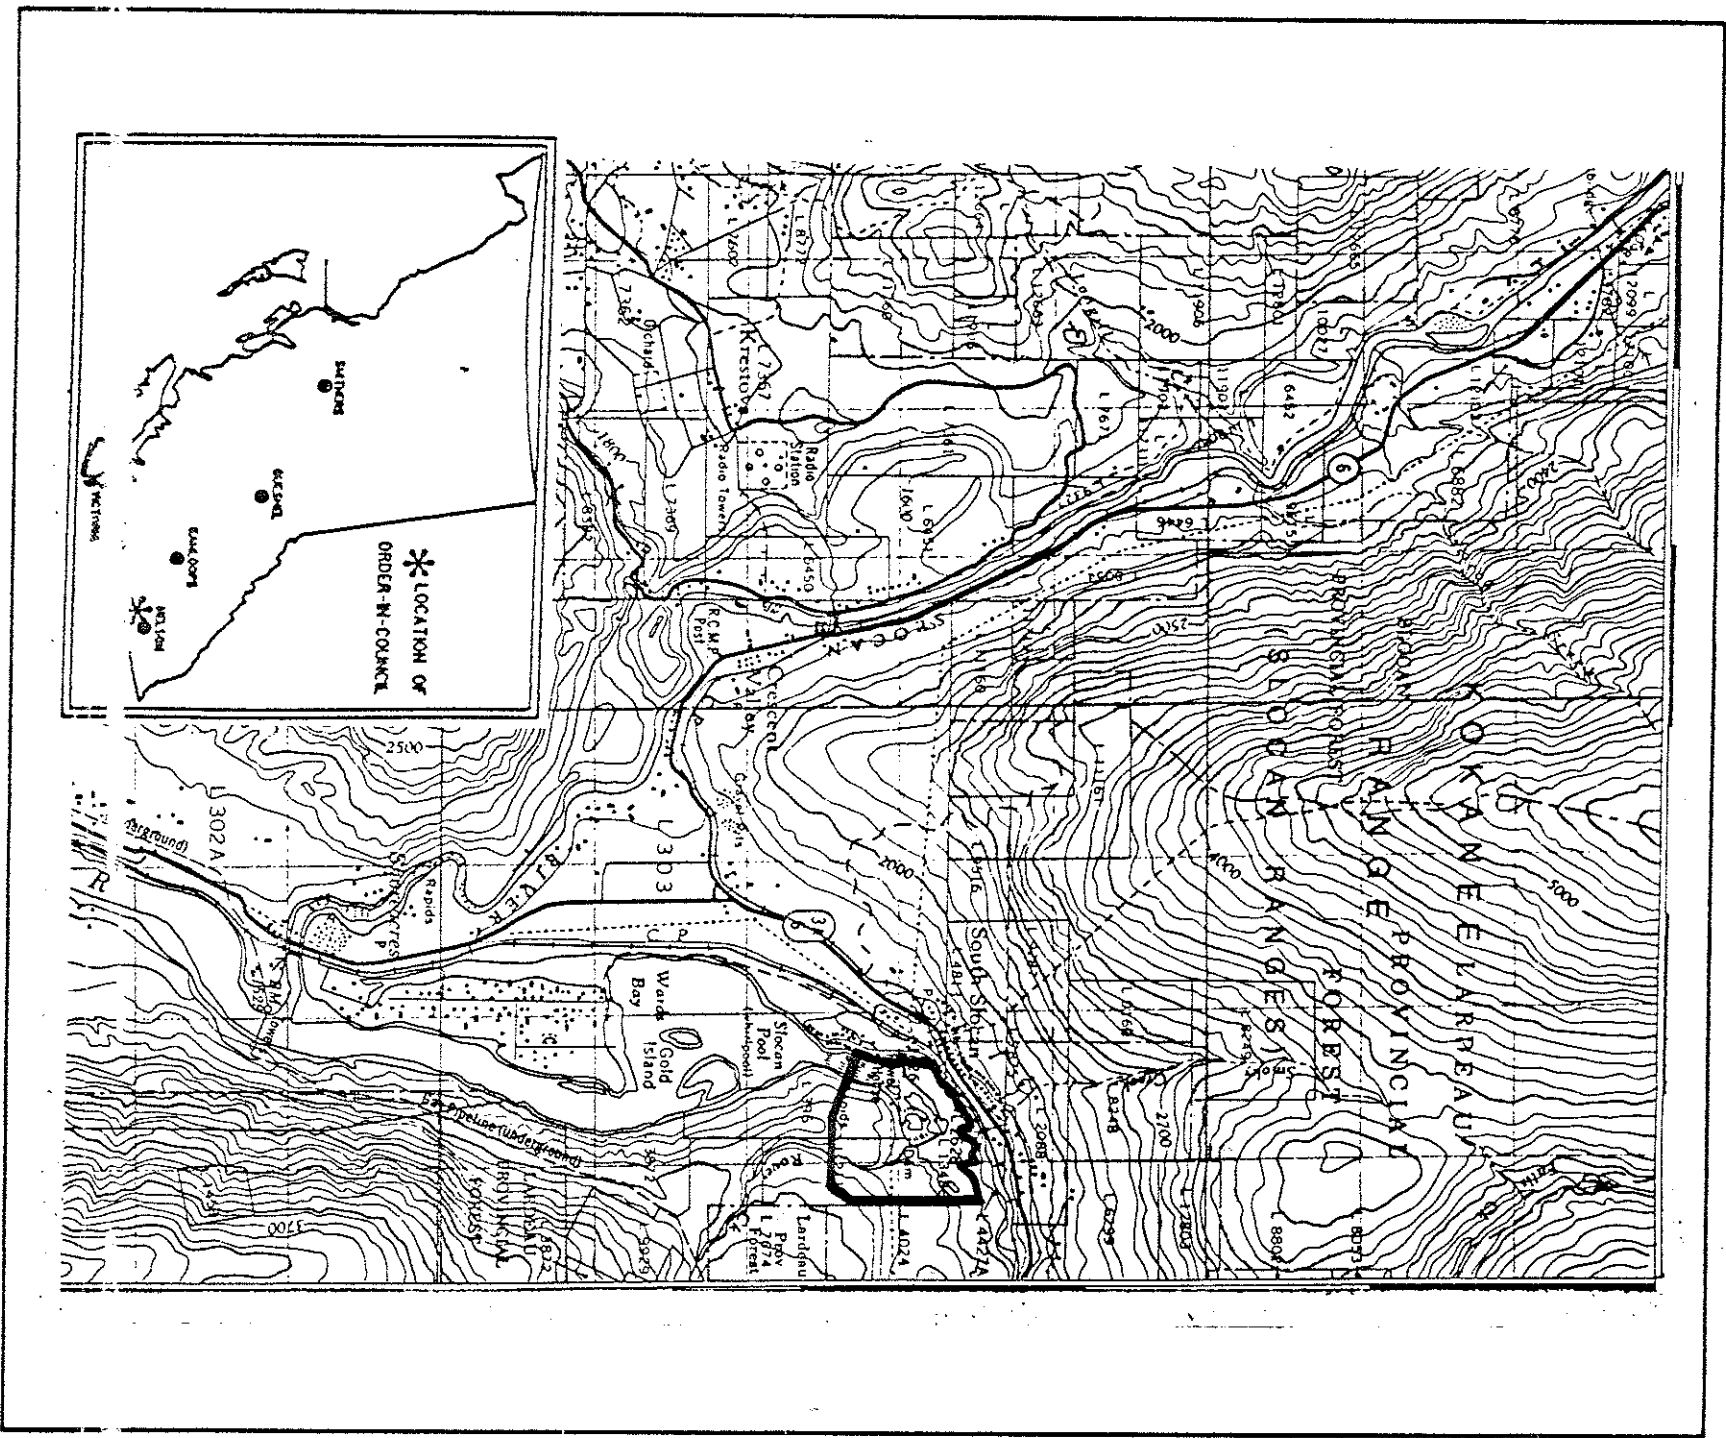

**Province of British Columbia**

Ministry of Energy, Mines and Petroleum Resources  
 Mineral Resources Division - Titles Branch

**KOOTENAY RIVER**

This sketch is a summary of the area. The area is shown in black on Mineral Titles Reference Maps listed below; file number 12000 - 01 in Mineral Titles Branch Office.

LAND DISTRICT:	KOOTENAY	MINING DIVISION:	NELSON
MAP NO:	082F05E	SKETCH PREPARED BY:	M.A.S.