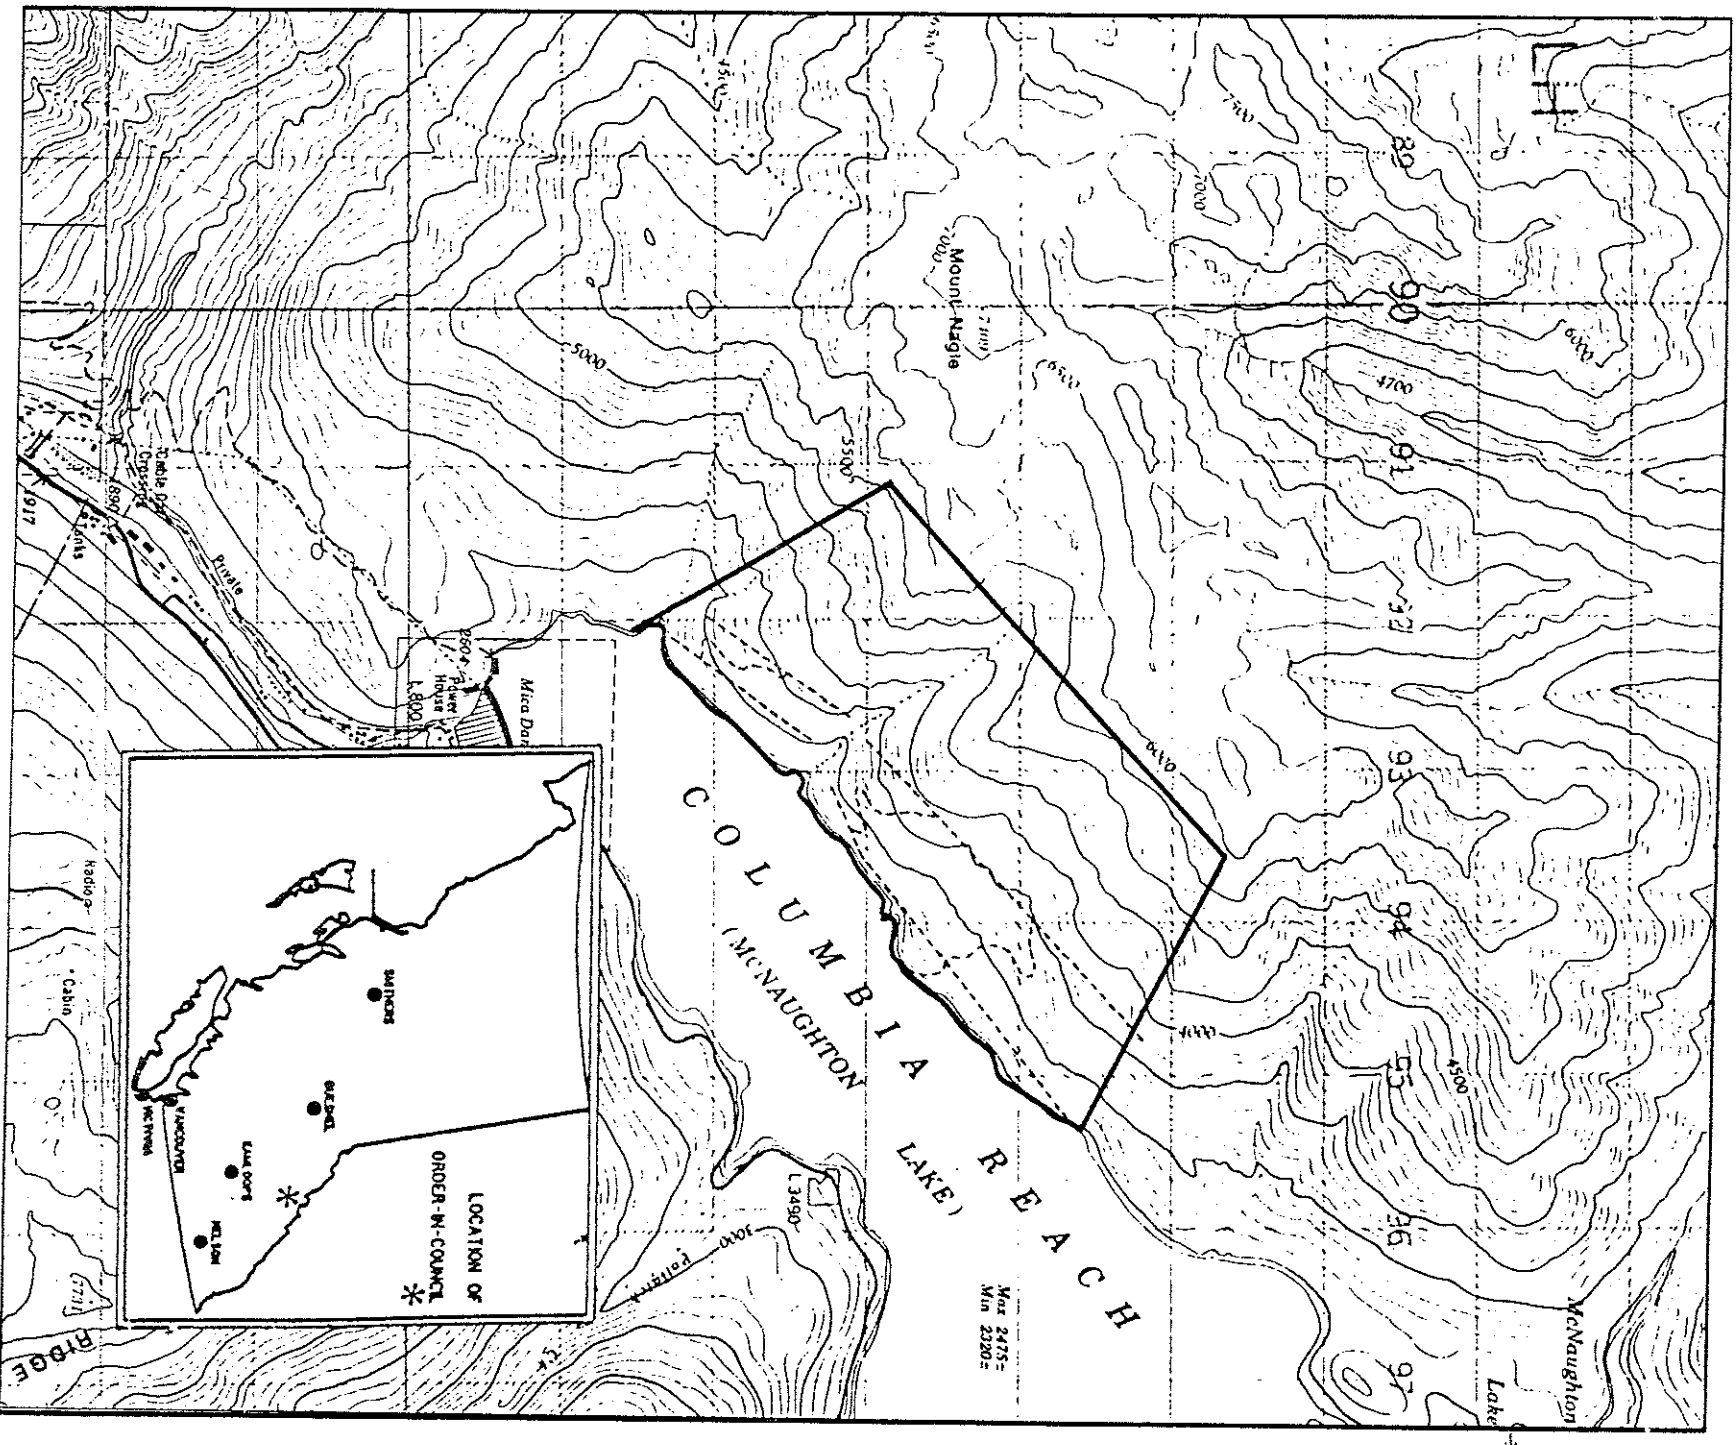

Province of British Columbia
Ministry of Energy, Mines and Petroleum Resources
Mineral Resources Division - Titles Branch
DOWNIE SLIDE RESERVE

This sketch is a summary of the area. The area is shown in black on Mineral Titles Reference Maps listed below; file number 12000 - 01 in Mineral Titles Branch Office.

LAND DISTRICT: KOOTENAY	MINING DIVISION: REVELSTOKE
MAP NO 82M/7E810E	SKETCH PREPARED BY: K. DEMPSTER

Province of British Columbia

Ministry of Energy, Mines and Petroleum Resources
Mineral Resources Division - Titles Branch

DUTCHMAN RIDGE RESERVE

This sketch is a summary of the area. The area is shown in black on Mineral Titles Reference Maps listed below: file number 12000 - 01 in Mineral Titles Branch Office.

LAND DISTRICT: KOOTENAY	MINING DIVISION: REVELSTOKE
MAP NO: 83D/2E	SKETCH PREPARED BY: K. DEMPSTER