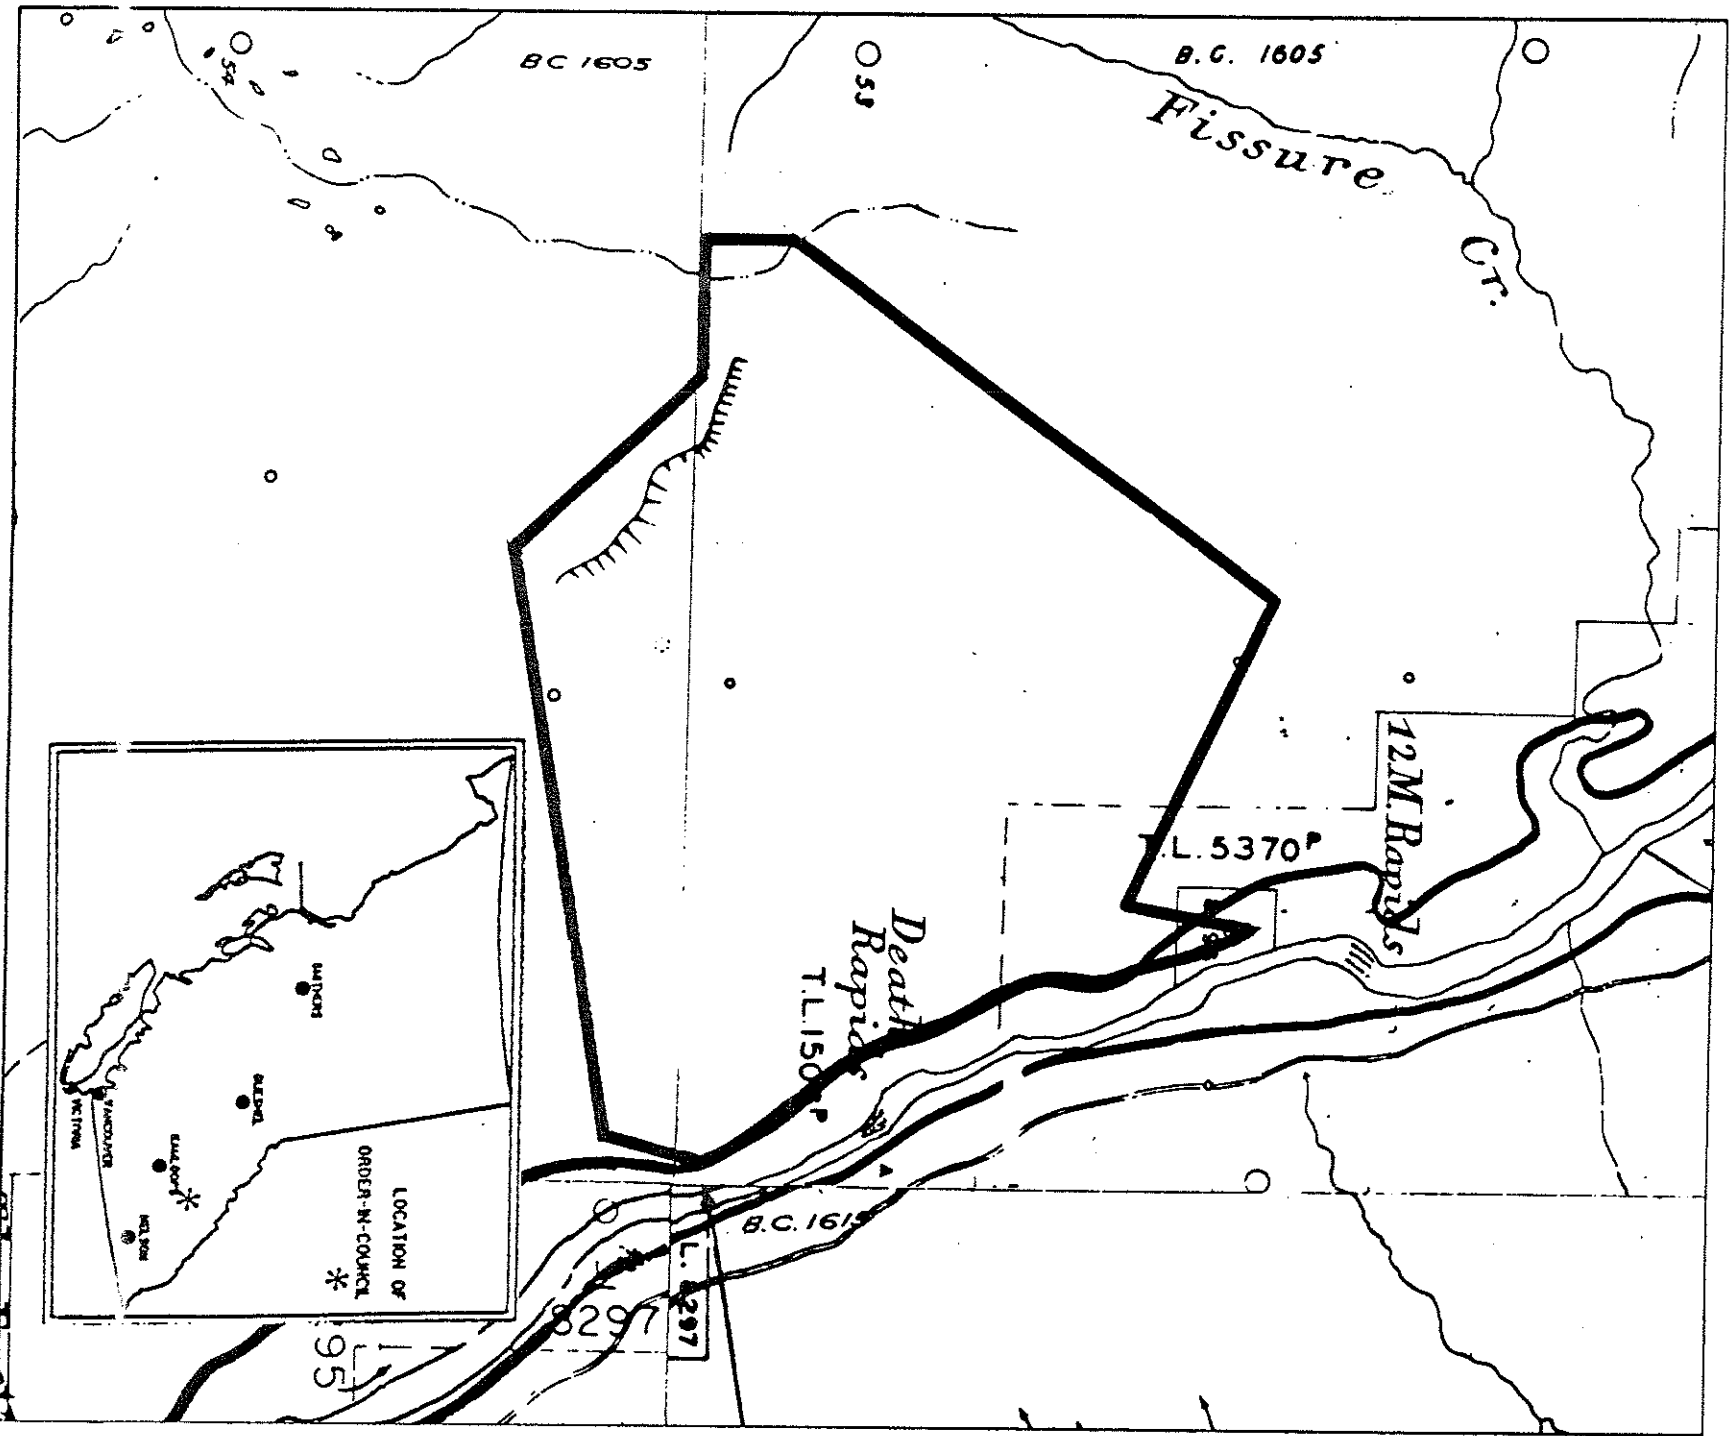

Province of British Columbia
Ministry of Energy, Mines and Petroleum Resources
Mineral Resources Division - Titles Branch
DOWNIE SLIDE RESERVE

This sketch is a summary of the area. The area is shown in black on Mineral Titles Reference Maps listed below; file number 12000 - 01 in Mineral Titles Branch Office.

LAND DISTRICT: KOOTENAY	MINING DIVISION: REVELSTOKE
MAP NO 82M/7E810E	SKETCH PREPARED BY: K. DEMPSTER

Province of British Columbia

Ministry of Energy, Mines and Petroleum Resources
Mineral Resources Division - Titles Branch

DUTCHMAN RIDGE RESERVE

This sketch is a summary of the area. The area is shown in black on Mineral Titles Reference Maps listed below: file number 12000 - 01 in Mineral Titles Branch Office.

LAND DISTRICT: KOOTENAY	MINING DIVISION: REVELSTOKE
MAP NO: 83D/2E	SKETCH PREPARED BY: K. DEMPSTER