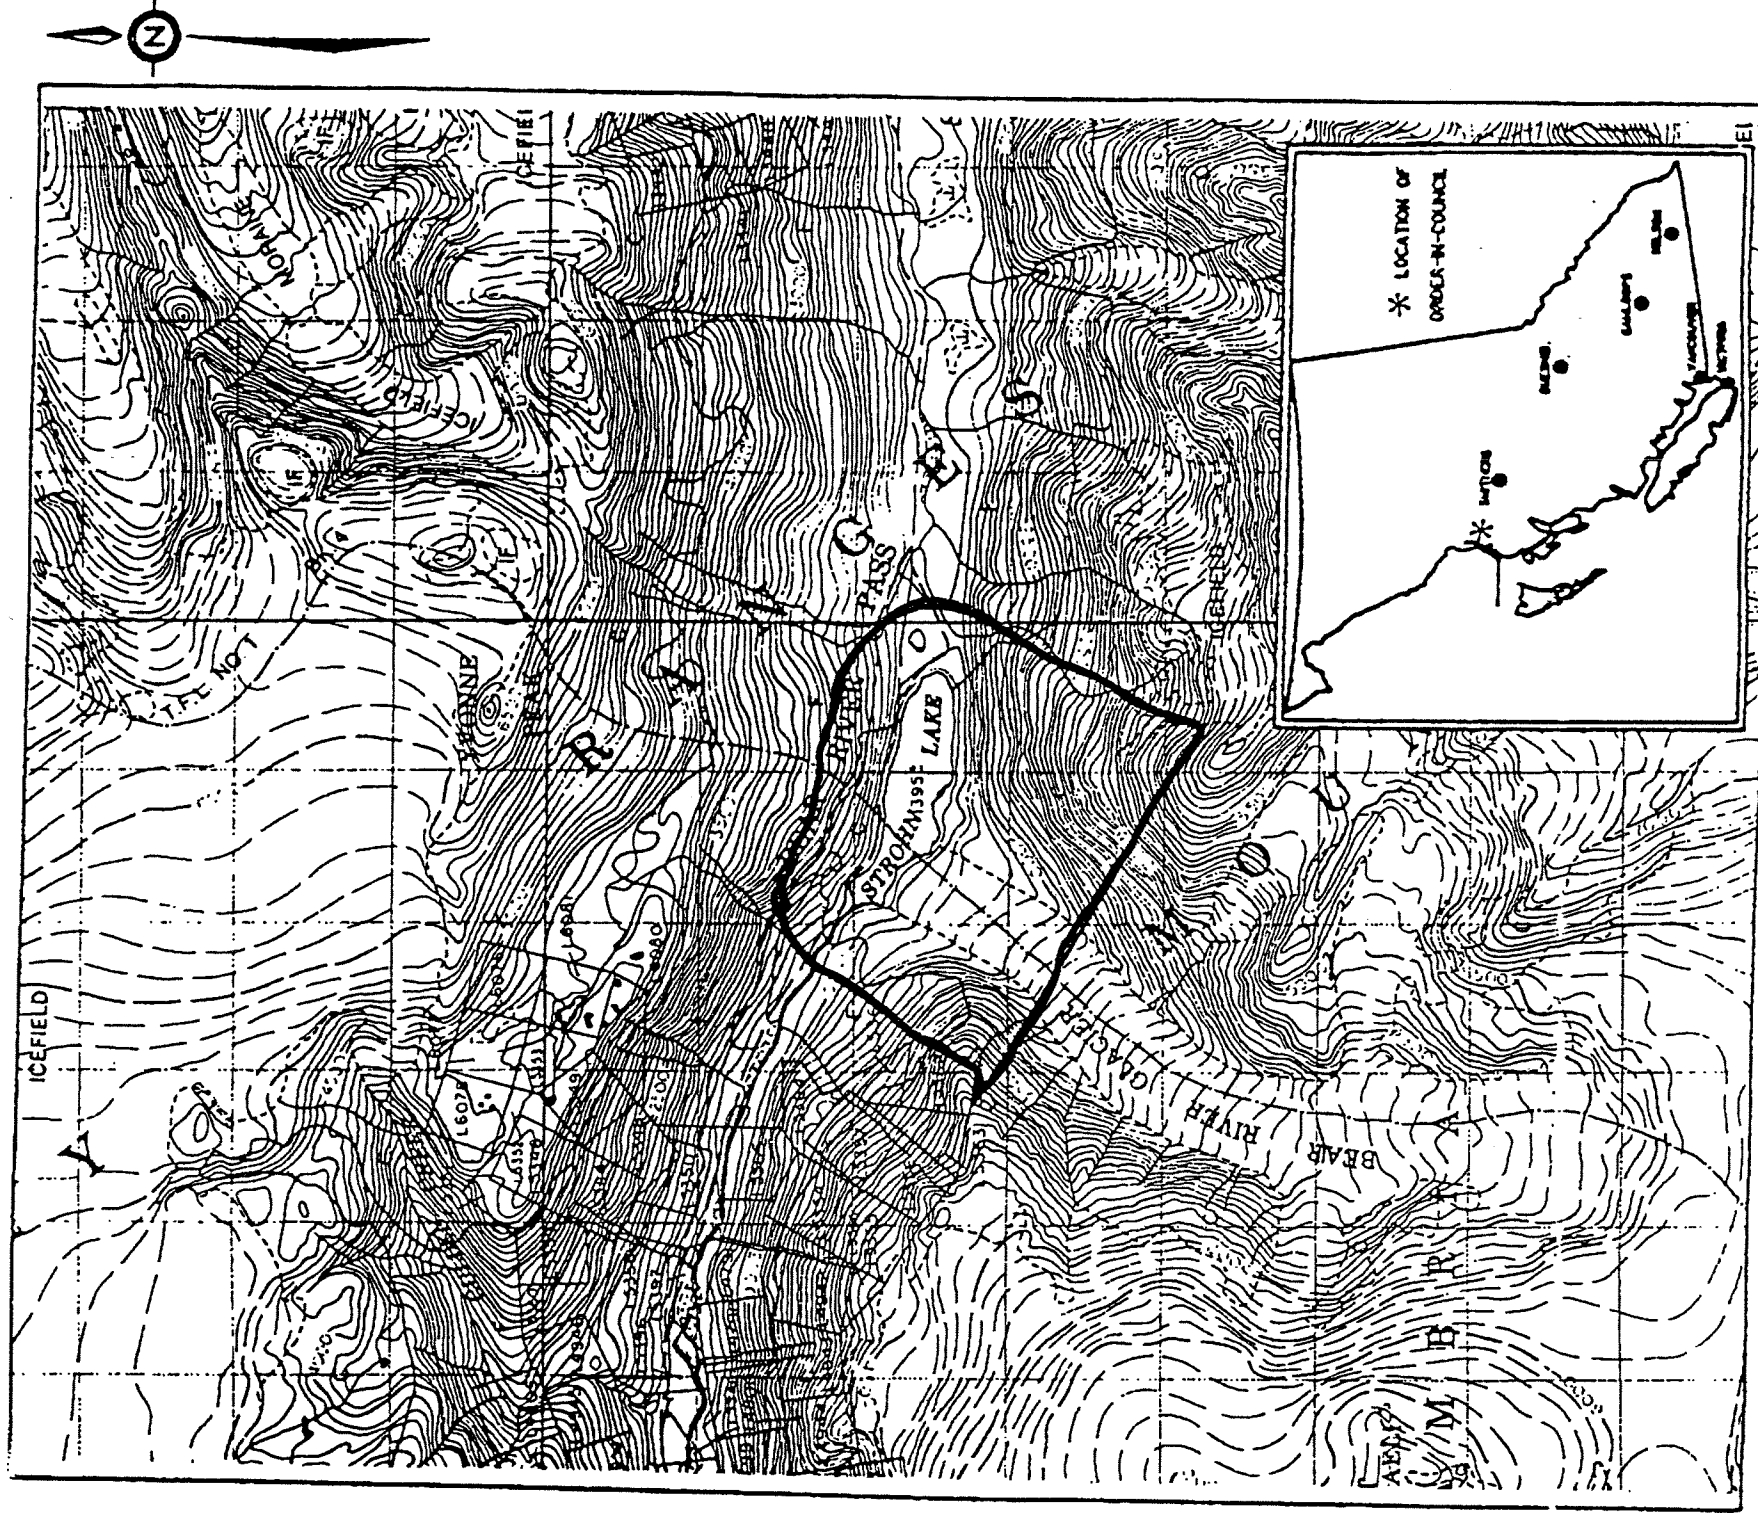

Province of British Columbia
Ministry of Energy, Mines and Petroleum Resources
MINERAL RESOURCES DIVISION - TITLES BRANCH

BEAR GLACIER MINERAL RESERVE

SCALE - 1:50 000

CONTOUR INTERVAL - 100 ft.

MINING DIVISION	SKEENA	SKETCH PREPARED BY	H.P.
LAND DISTRICT	CASSIAR	MINERAL TITLES DRAUGHTING,	VICTORIA
MAP NO.	104 A/4 E	DATE	89.05.12