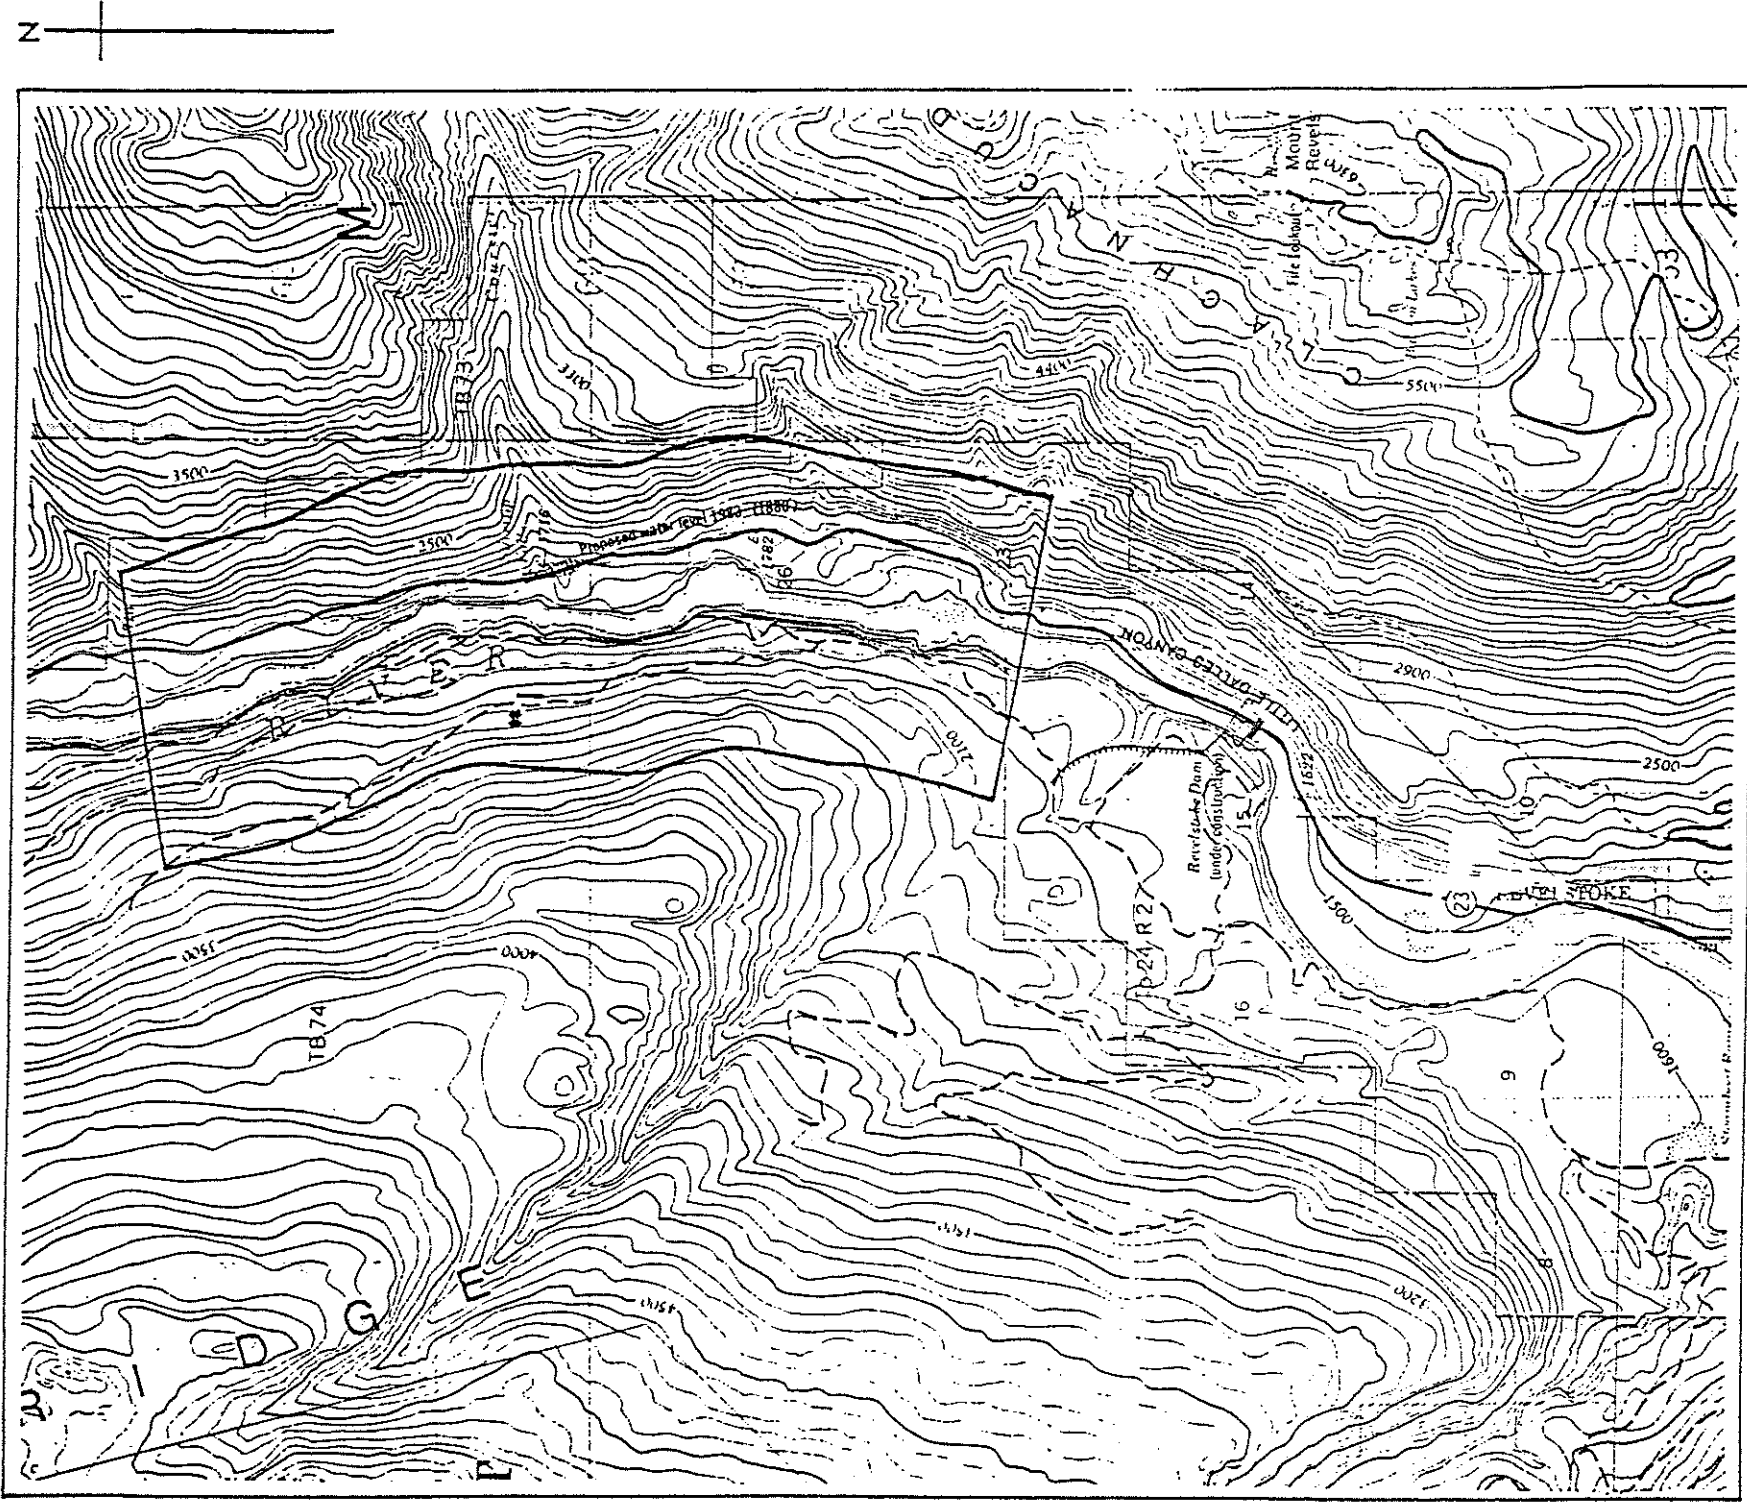

Province of British Columbia
Ministry of Energy, Mines and Petroleum Resources
MINERAL RESOURCES BRANCH-TITLES DIVISION

COLUMBIA R. 1 DESIGNATED PLACER AREA

A1

SCALE- 1:50 000

CONTOUR INTERVAL- 100ft.

MINING DIVISION	REVELSTOKE	SKETCH PREPARED BY	R. LAYFIELD
LAND DISTRICT	KOOTENAY	MINERAL TITLES DRAUGHTING,	VICTORIA B.C.
MAP NO.	82M / 1E	DATE	81.10.08