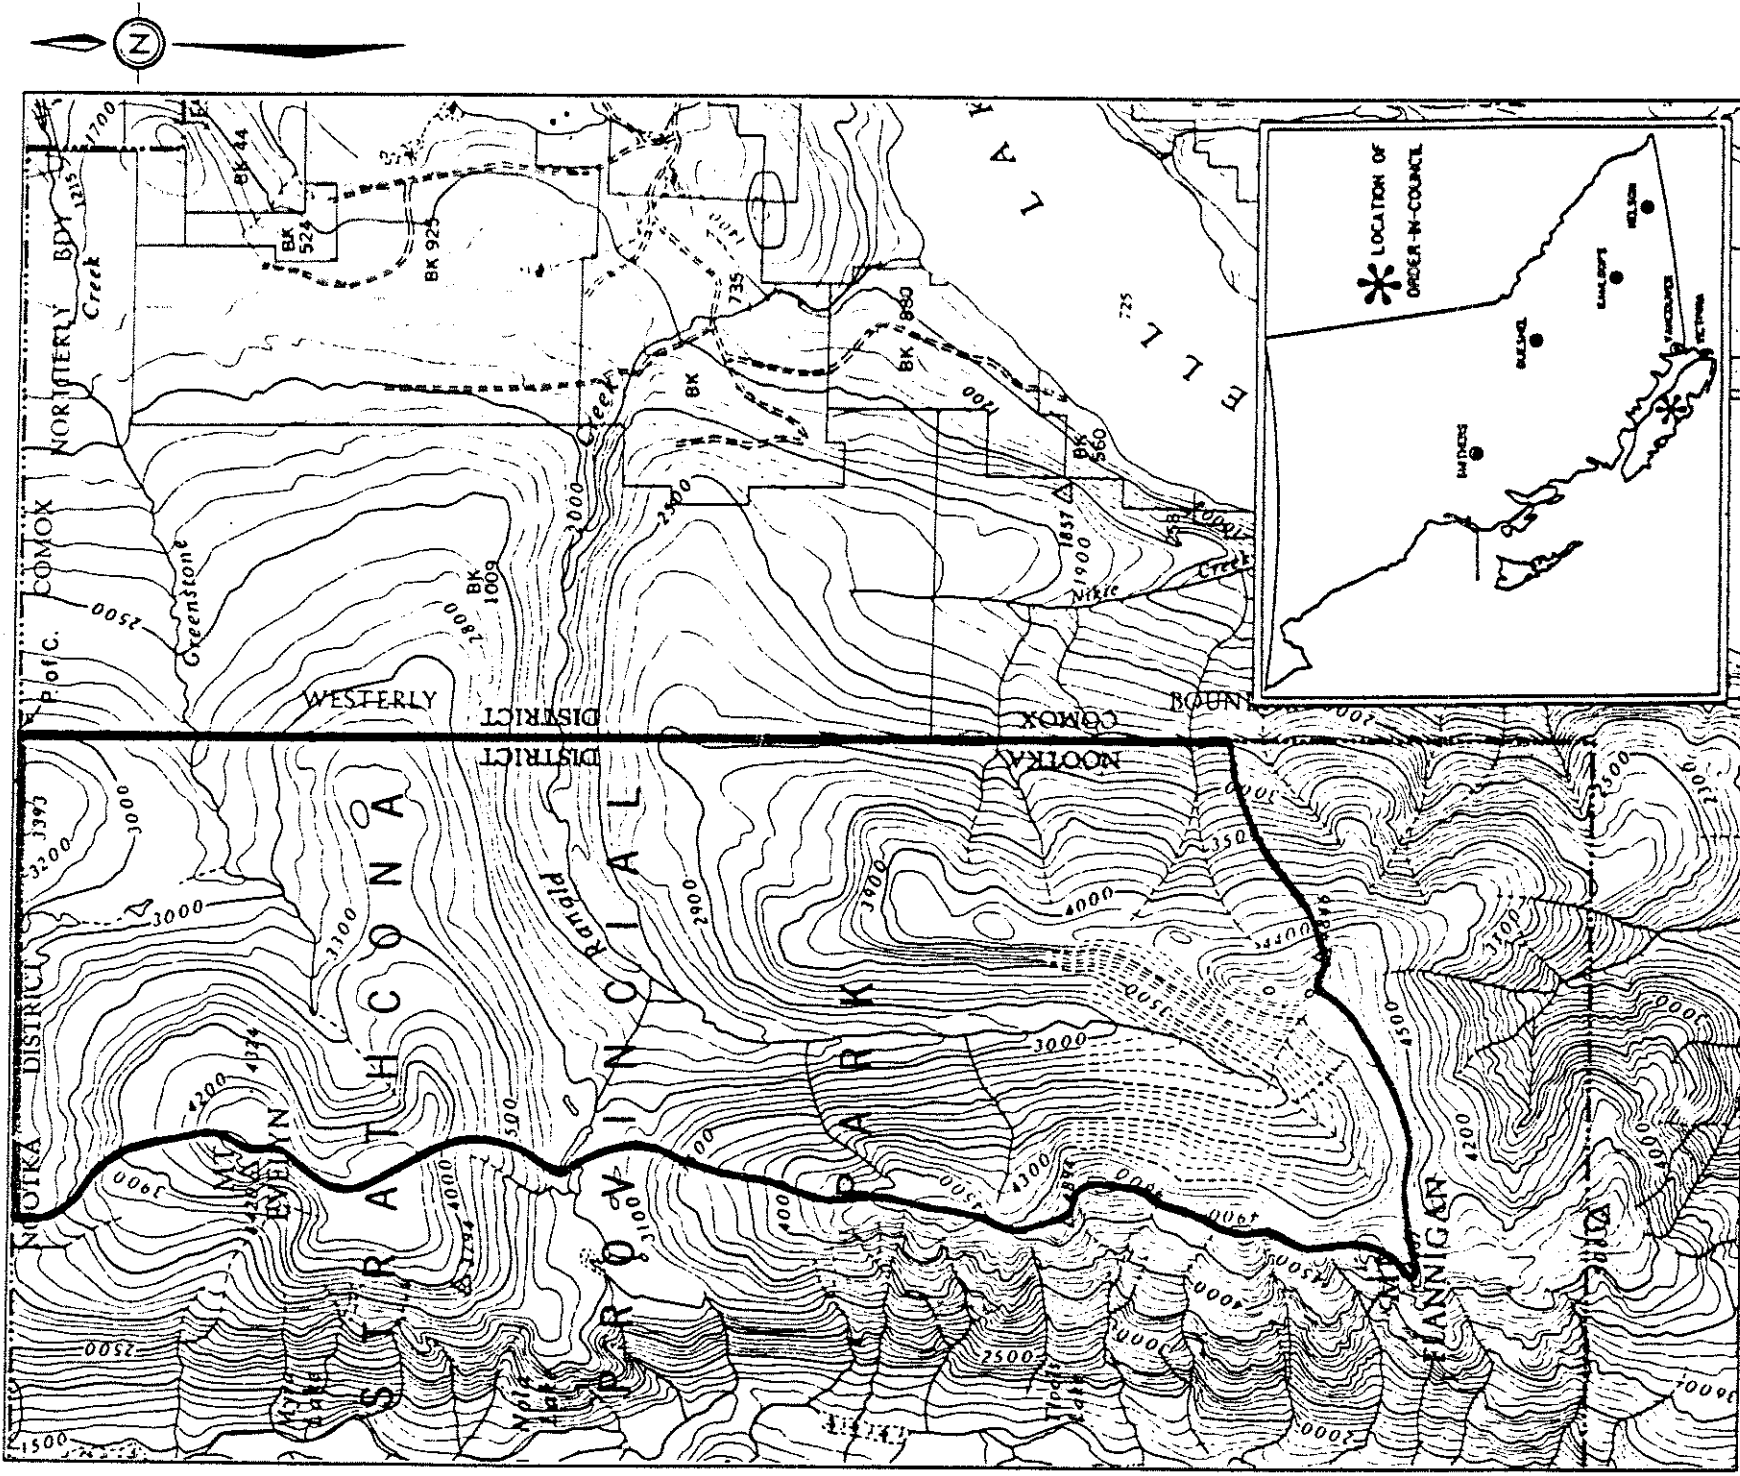

Province of British Columbia
Ministry of Energy, Mines and Petroleum Resources
MINERAL RESOURCES DIVISION - TITLES BRANCH

RANALD CREEK NO STAKING RESERVE

SCALE - 1:50000

CONTOUR INTERVAL - 100 ft.

MINING DIVISION	ALBERNI	SKETCH PREPARED BY	M.G.
LAND DISTRICT	NOOTKA	MINERAL TITLES DRAUGHTING, VICTORIA	
MAP NO.	92 F/13E9	DATE	87·12·01