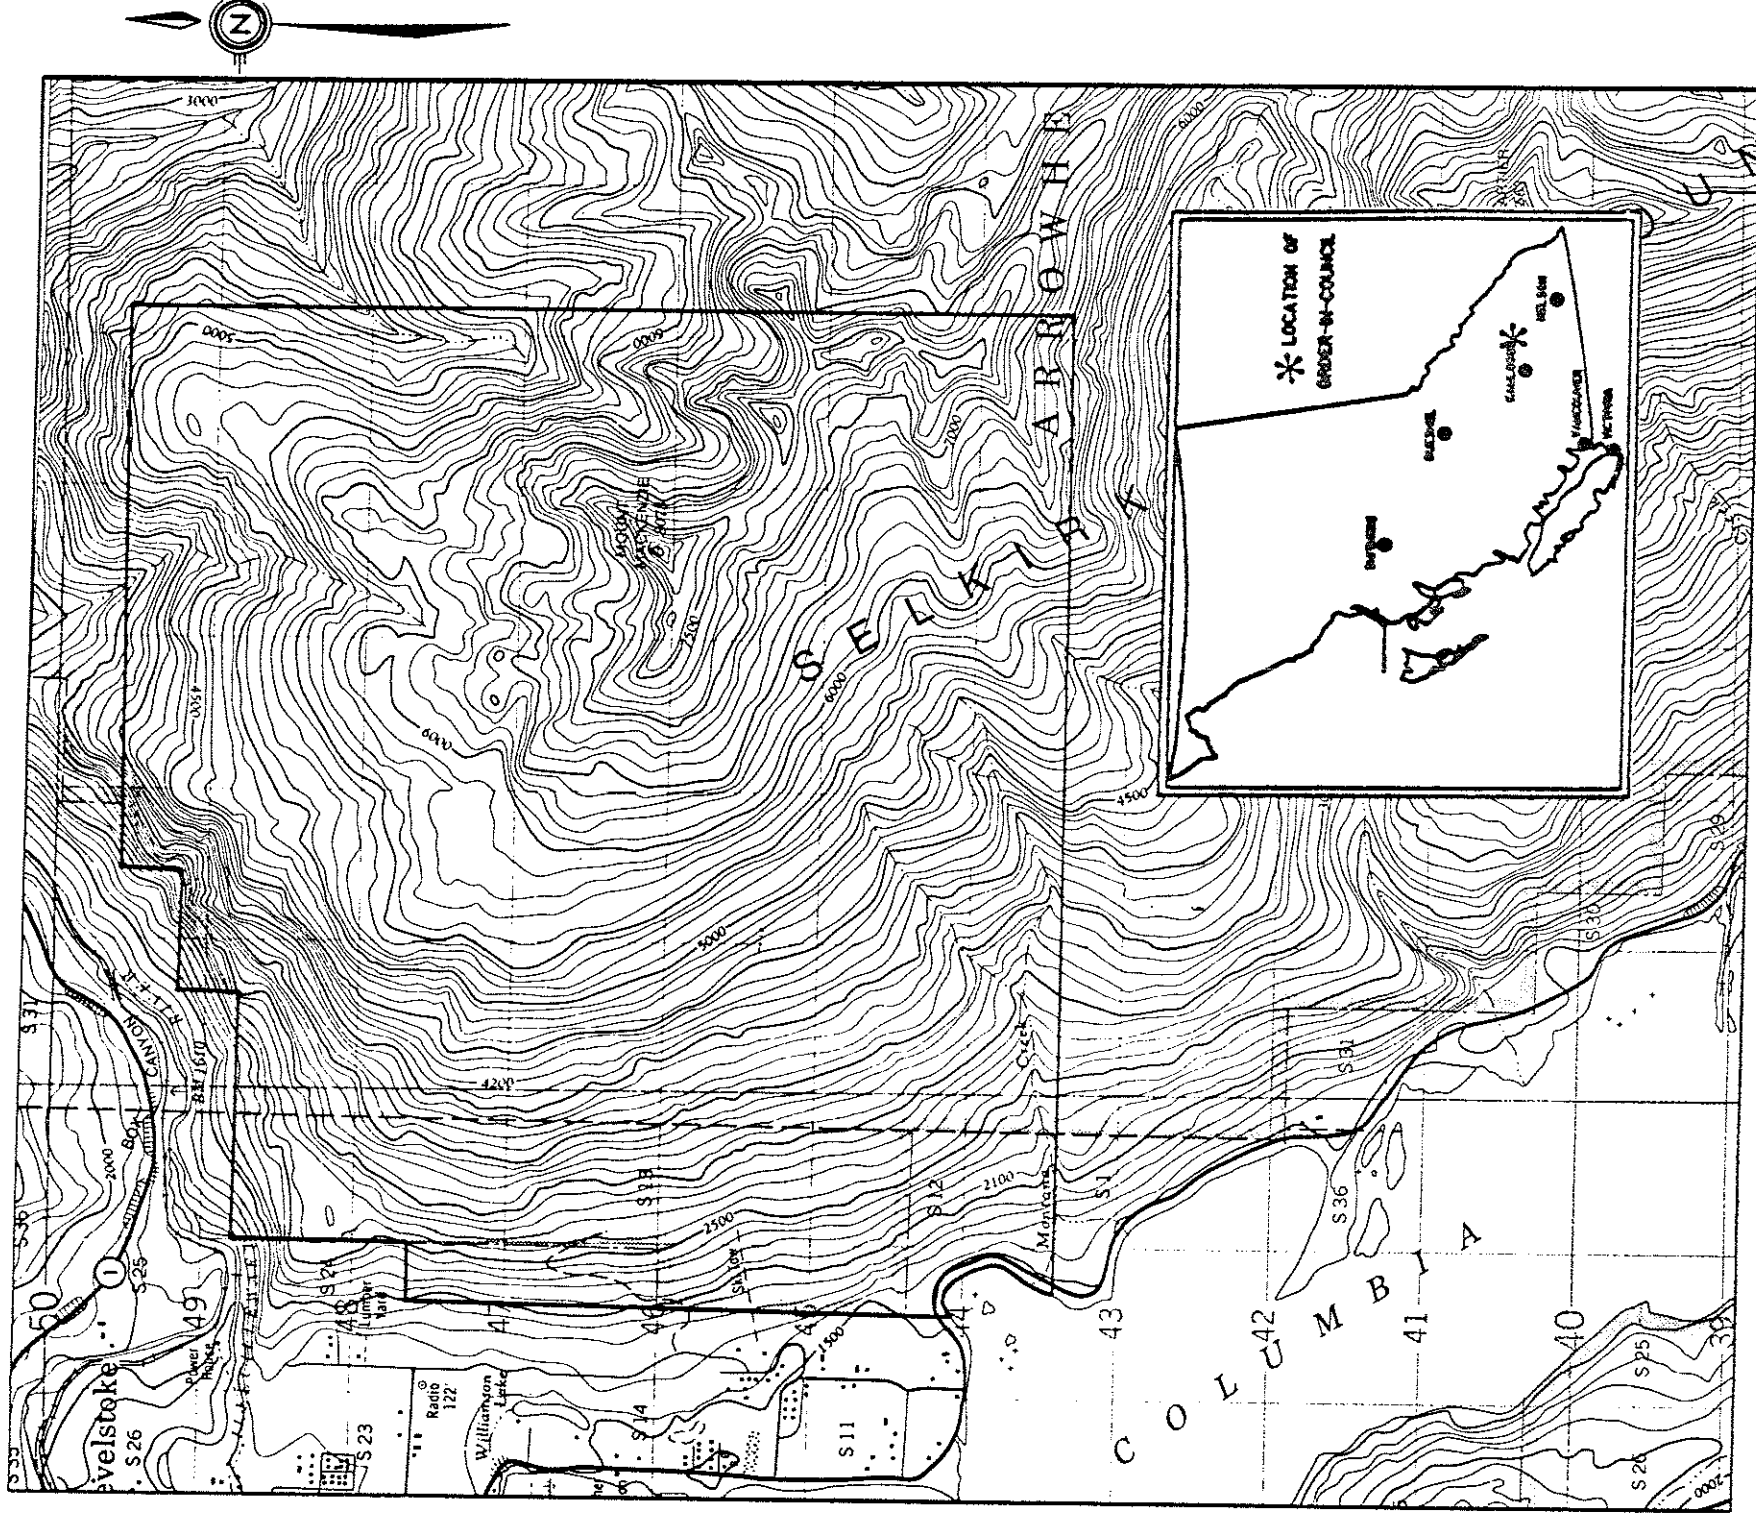

Province of British Columbia
Ministry of Energy, Mines and Petroleum Resources
Mineral Resources Division - Titles Branch

MT MACKENZIE RESERVE

This sketch is a summary of the area. The area is shown in black on Mineral Titles Reference Maps listed below: file number I2000 - 01 in Mineral Titles Branch Office.

LAND DISTRICT: KOOTENAY	MINING DIVISION: REVELSTOKE
MAP NO: 82L/16E	SKETCH PREPARED BY: K. DEMPSTER