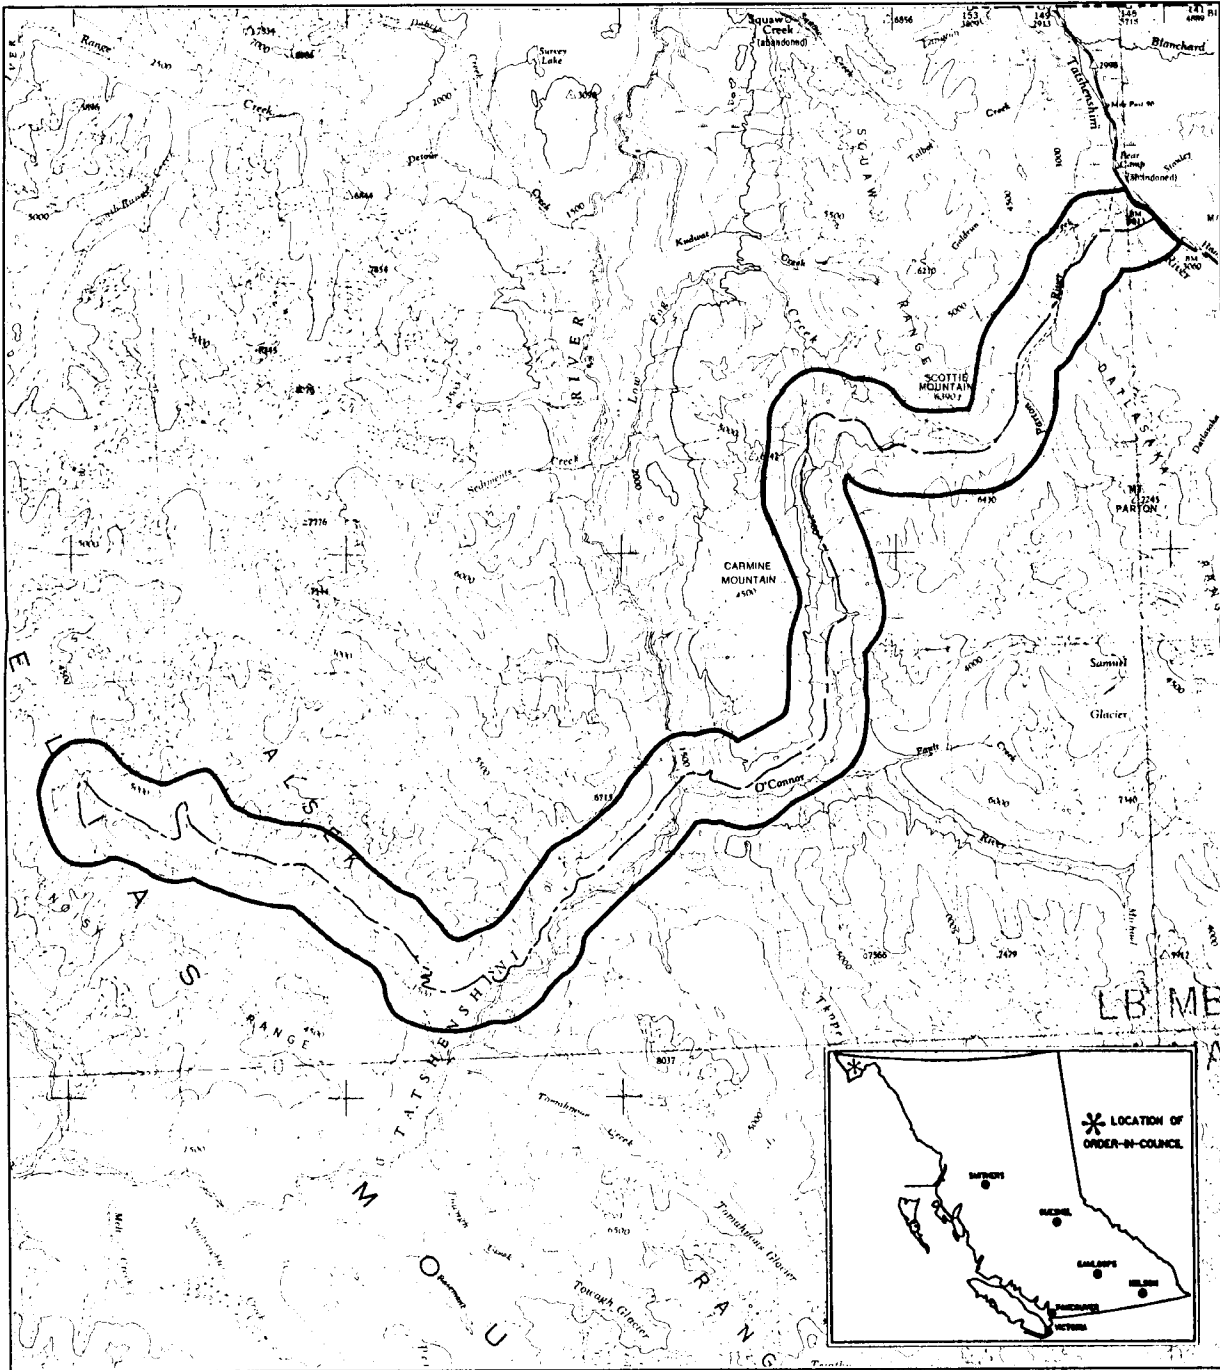

Province of British Columbia
Ministry of Energy, Mines and Petroleum Resources
Mineral Resources Division - Titles Branch

WINDY CRAGGY ROAD
RESERVE

This sketch is a summary of the area. The area is shown in black on Mineral Titles Reference Maps listed below: file number 12000 - 01 in Mineral Titles Branch Office.

LAND DISTRICT: CASSIAR	MINING DIVISION: ATLIN
MAP NO: 114P/11EW, 12EW, 14E, 15EW	SKETCH PREPARED BY: D.P.H