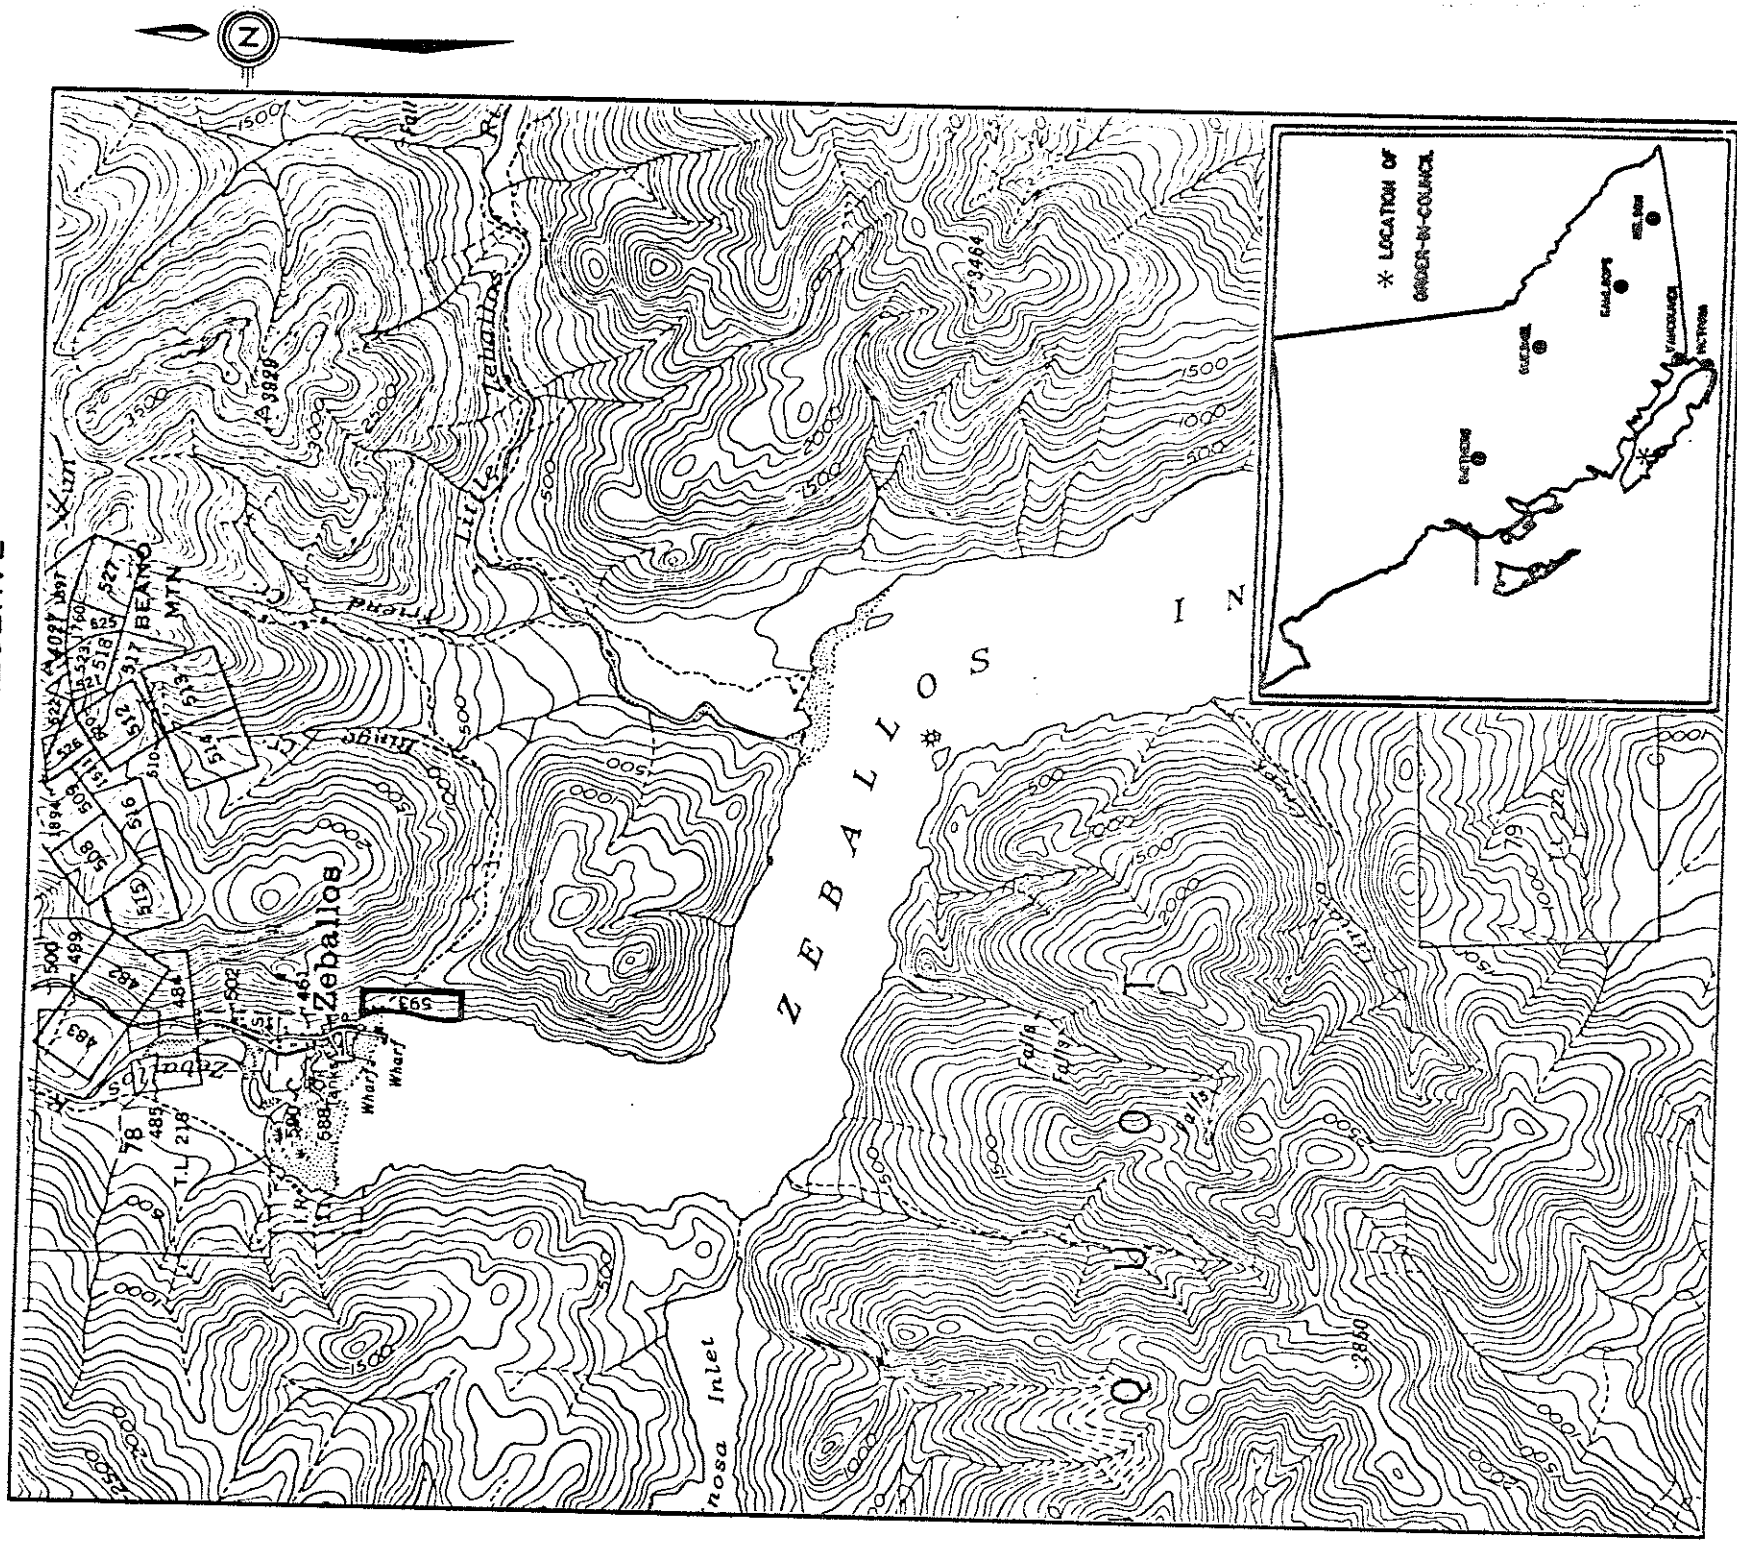

Province of British Columbia
 Ministry of Energy, Mines and Petroleum Resources
 Mineral Resources Division - Titles Branch

ZEBALLOS VILLAGE RESERVE

This sketch is a summary of the area. The area is shown in black on Mineral Titles Reference Maps listed below; file number 12000 - 01 in Mineral Titles Branch Office.

LAND DISTRICT: NOOTKA	MINING DIVISION: ALBERNI
MAP NO: 92E/15W	SKETCH PREPARED BY: J L